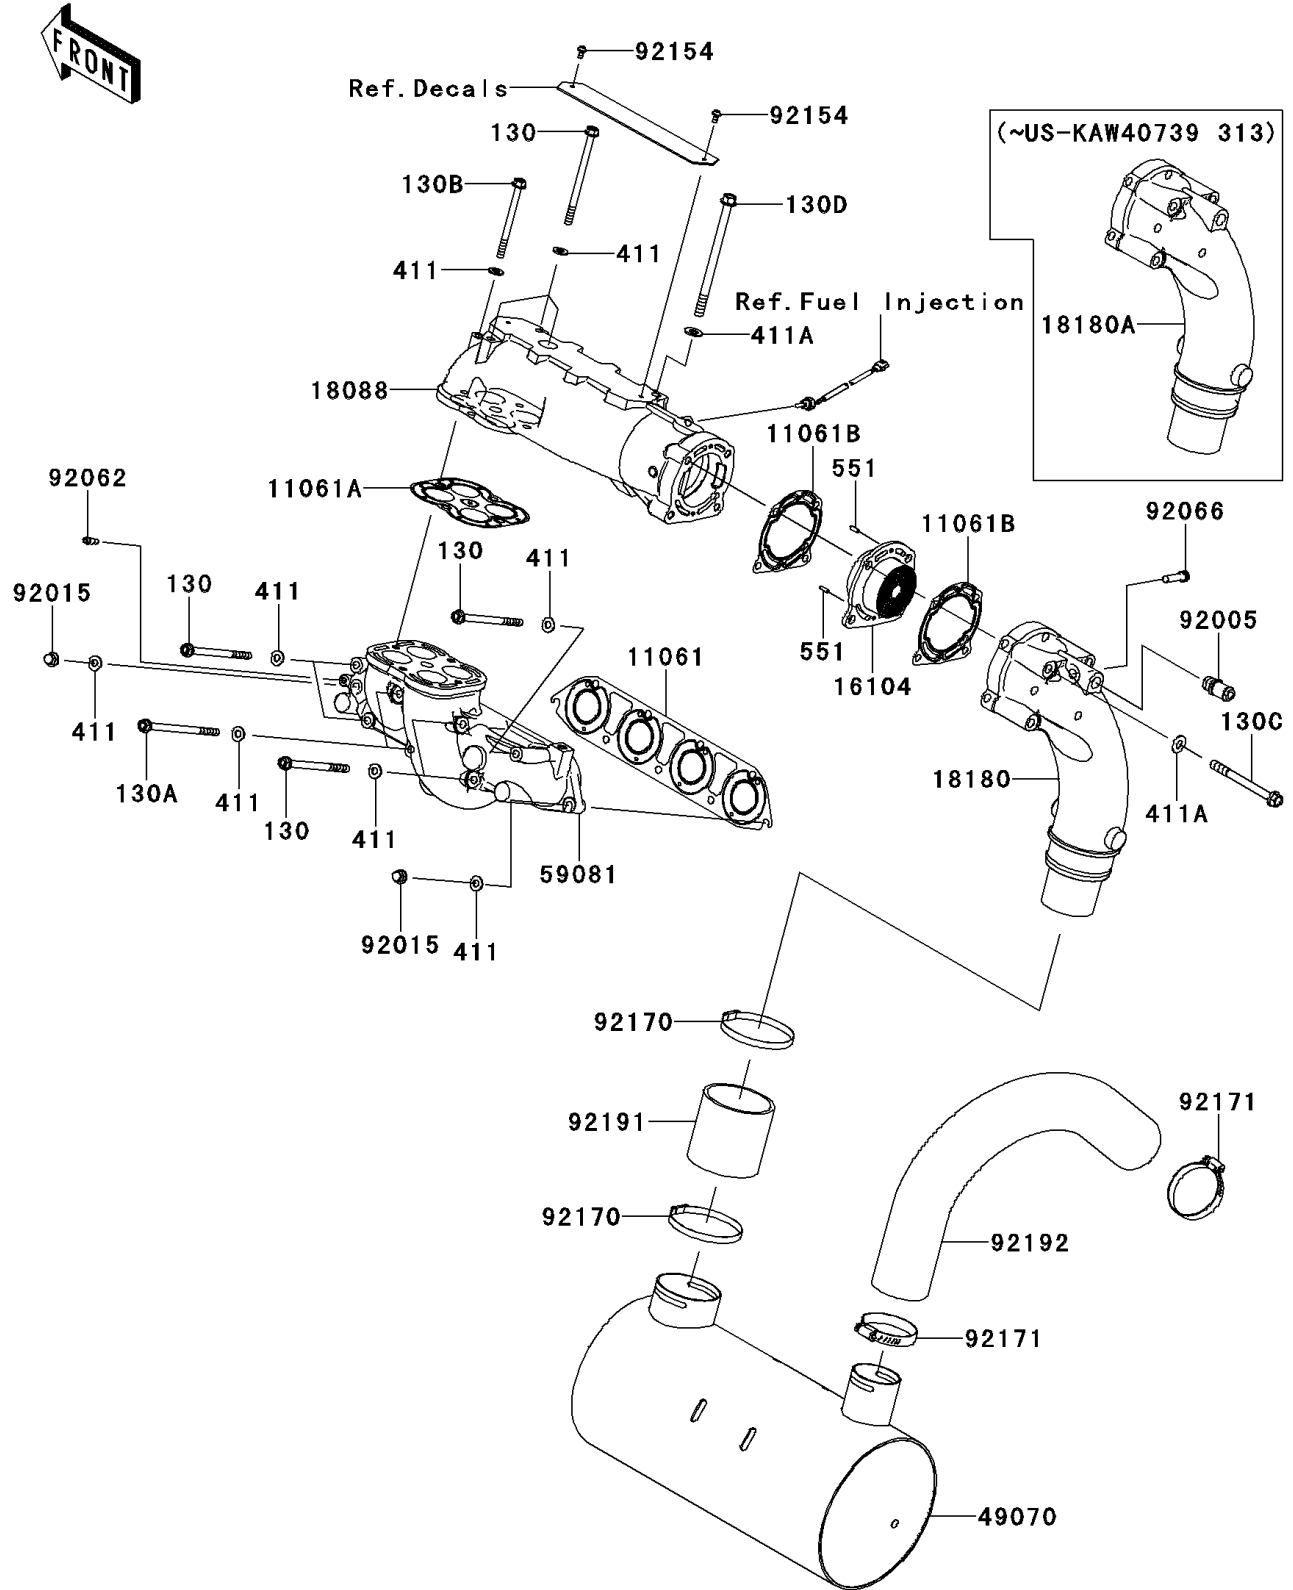

2011 Jet Ski® Ultra® 300LX PARTS DIAGRAM

Muffler(s)

E1140

2011 Jet Ski® Ultra® 300LX PARTS LIST

Muffler(s)

ITEM NAME	PART NUMBER	QUANTITY
BOLT-FLANGED,8X120 (Ref # 130)	130CD08120	1
BOLT-FLANGED,8X140 (Ref # 130A)	130CD08140	1
BOLT-FLANGED,8X95 (Ref # 130B)	130CD0895	1
BOLT-FLANGED,10X100 (Ref # 130C)	130CD10100	1
BOLT-FLANGED,10X150 (Ref # 130D)	130CD10150	1
WASHER-PLAIN,8MM (Ref # 411)	411S0800	1
WASHER-PLAIN,10MM (Ref # 411A)	411S1000	1
PIN-DOWEL (Ref # 551)	551R0412	1
GASKET,MANIFOLD EXHAUST (Ref # 11061)	11061-3742	1
GASKET,PIPE EXHAUST (Ref # 11061A)	11061-3762	1
GASKET,MUFFLER (Ref # 11061B)	11061-3768	1
FILTER-COMP,MUFFLER (Ref # 16104)	16104-0012	1
PIPE-EXHAUST (Ref # 18088)	18088-3730	1
BODY-MUFFLER (Ref # 18180A)	18180-3751	1
MUFFLER-COMP (Ref # 49070)	49070-3757	1
MANIFOLD-EXHAUST (Ref # 59081)	59081-3744	1
FITTING (Ref # 92005)	92005-0728	1
NUT,CAP,8MM (Ref # 92015)	92015-1371	1
NOZZLE (Ref # 92062)	92062-0562	1
BOLT,SOCKET,5X10 (Ref # 92154)	92154-0211	1
CLAMP (Ref # 92170)	92170-3764	1
CLAMP (Ref # 92171)	92171-3715	1
TUBE,PIPE EX-MUFFLER (Ref # 92191)	92191-3986	1
TUBE,1ST-2ND (Ref # 92192)	92192-3761	1