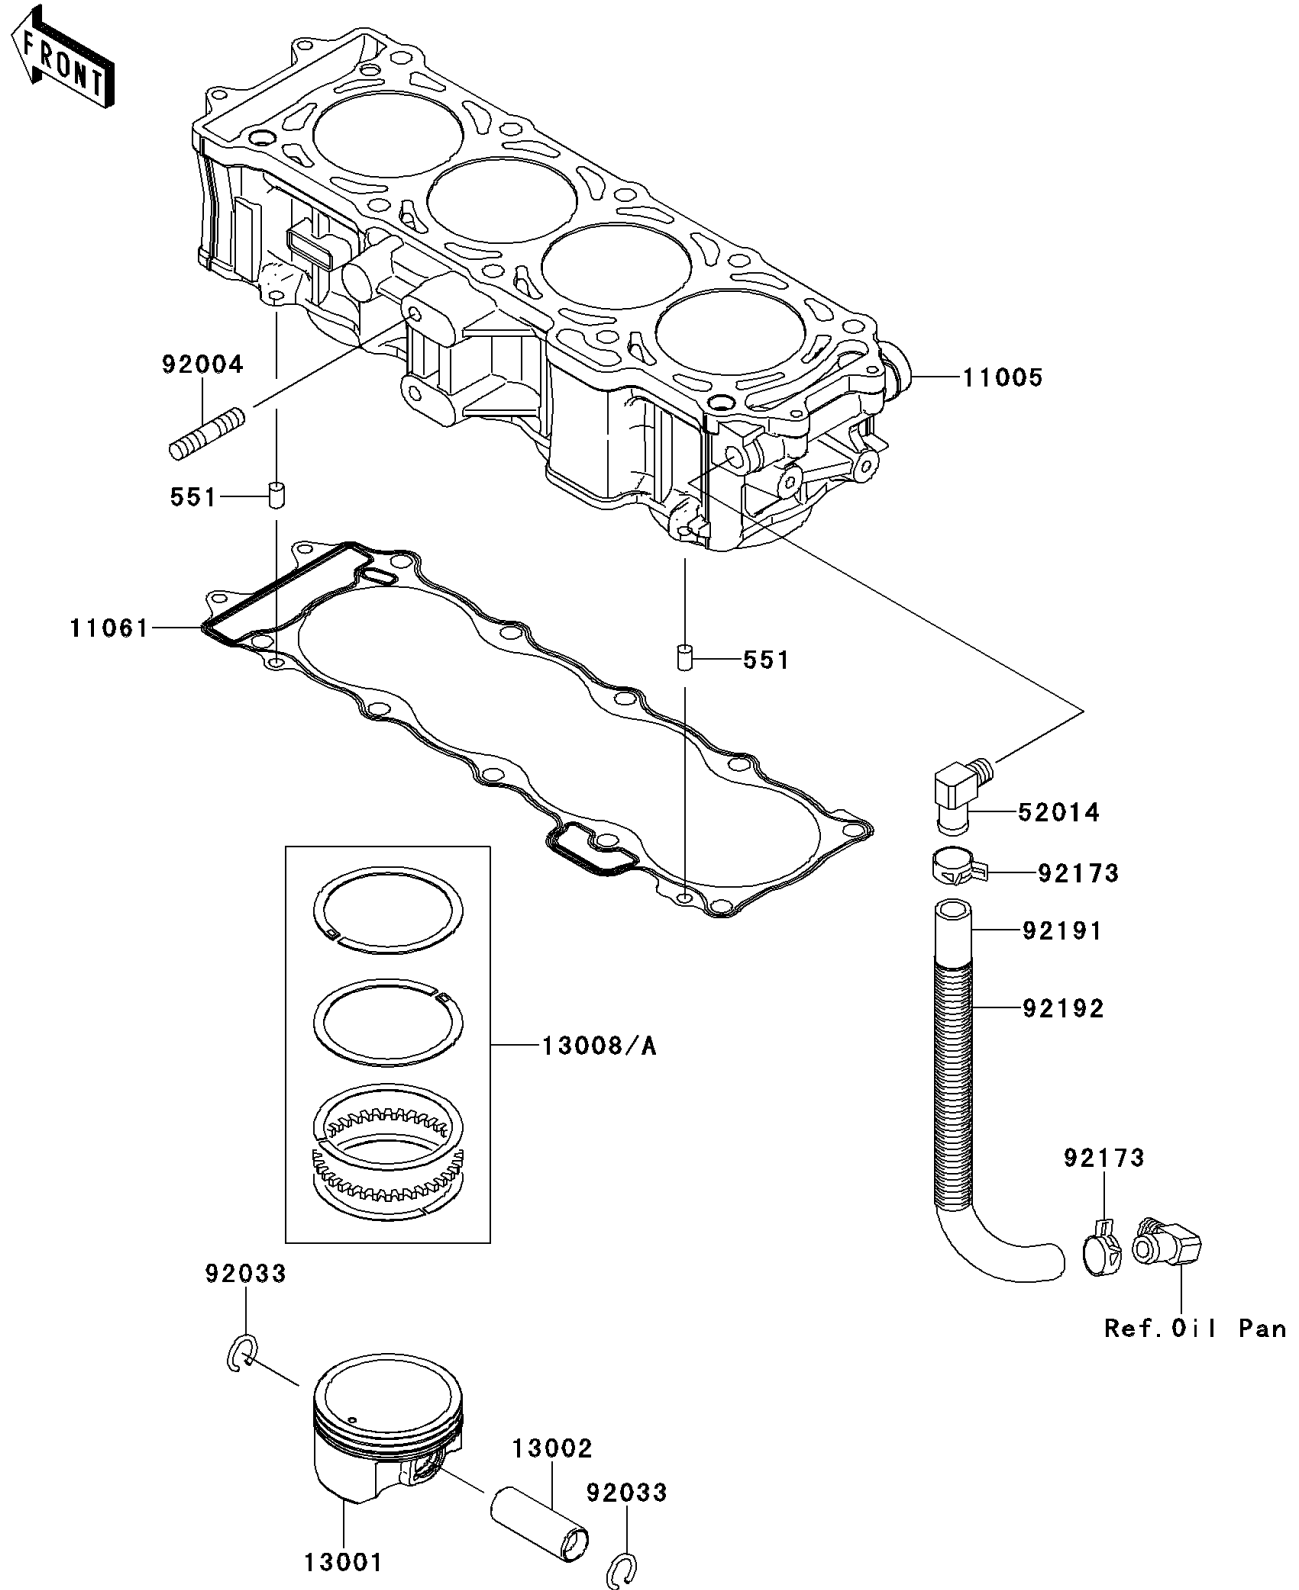

## 2011 Jet Ski® Ultra® 300LX PARTS DIAGRAM

Cylinder/Piston(s)

E1120

## 2011 Jet Ski® Ultra® 300LX PARTS LIST

Cylinder/Piston(s)

ITEM NAME	PART NUMBER	QUANTITY
PIN-DOWEL (Ref # 551)	551R0812	1
CYLINDER-ENGINE (Ref # 11005)	11005-3770	1
GASKET,CYLINDER BASE (Ref # 11061)	11061-3770	1
PISTON-ENGINE (Ref # 13001)	13001-3741	1
PIN-PISTON (Ref # 13002)	13002-1131	1
RING-SET-PISTON (Ref # 13008A)	13008-1196	1
ELBOW (Ref # 52014)	52014-3717	1
STUD,10X32 (Ref # 92004)	92004-3759	1
RING-SNAP (Ref # 92033)	92033-1188	1
CLAMP (Ref # 92173)	92173-1039	1
TUBE,BREATHER (Ref # 92191)	92191-3983	1
TUBE,CORRUGATED,L=265 (Ref # 92192)	92192-1083	1