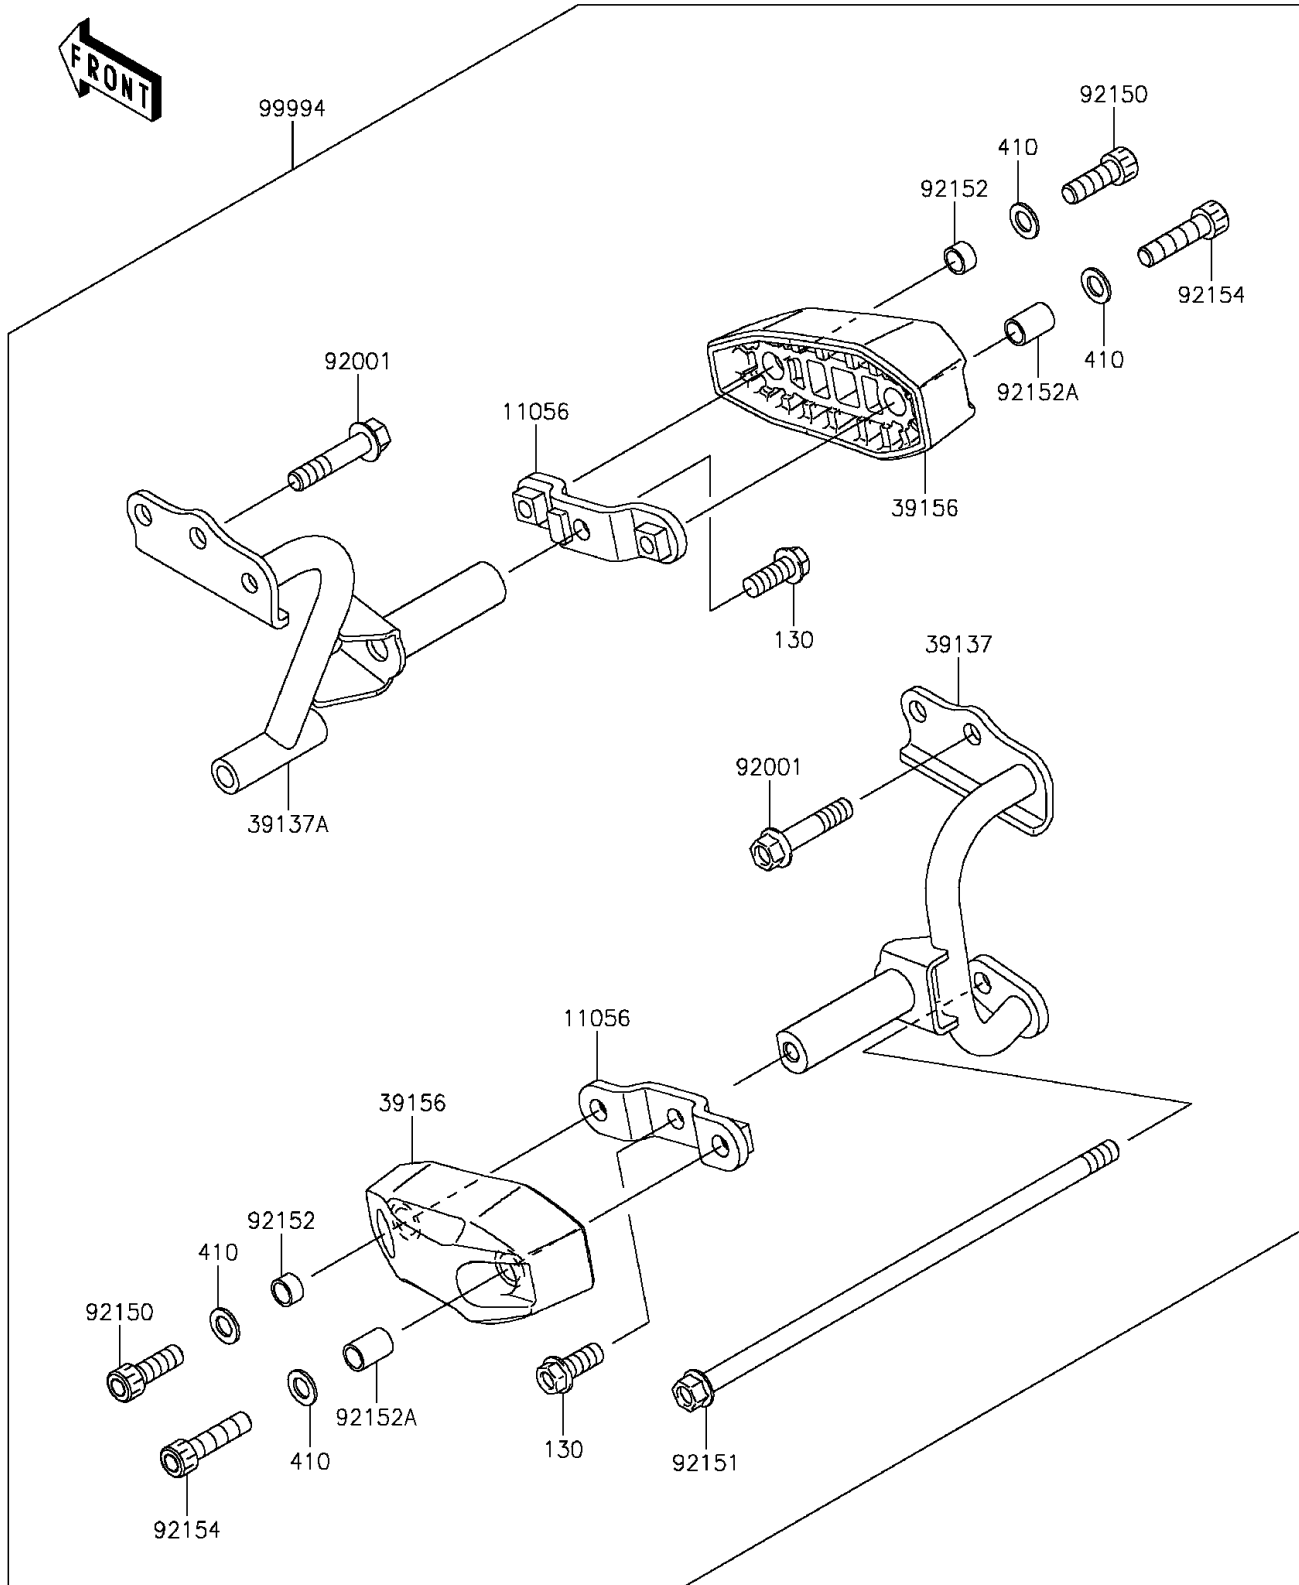

## 2015 NINJA® 300 ABS PARTS DIAGRAM

Accessory(Engine Guard)

F2910A

## 2015 NINJA® 300 ABS PARTS LIST

Accessory(Engine Guard)

ITEM NAME	PART NUMBER	QUANTITY
BOLT-FLANGED,10X25 (Ref # 130)	130BB1025	1
WASHER-PLAIN-SMALL,10MM,BLACK (Ref # 410)	410AB1000	1
BRACKET (Ref # 11056)	11056-2117	1
STAY-COMP (Ref # 39137)	39137-0568	1
STAY-COMP (Ref # 39137A)	39137-0569	1
PAD,ENGINE GUARD (Ref # 39156)	39156-0758	1
BOLT,BLACK,10X47 (Ref # 92001)	92001-1522	1
BOLT,SOCKET,10X30 (Ref # 92150)	92150-1690	1
BOLT,FLANGED,10X280 (Ref # 92151)	92151-1916	1
COLLAR,10.6X13.8X7.8 (Ref # 92152)	92152-1661	1
COLLAR,10.6X13.8X19.8 (Ref # 92152A)	92152-1662	1
BOLT,SOCKET,10X40 (Ref # 92154)	92154-1084	1
KIT-ACCESSORY,ENGINE GUARD (Ref # 99994)	99994-0355	1