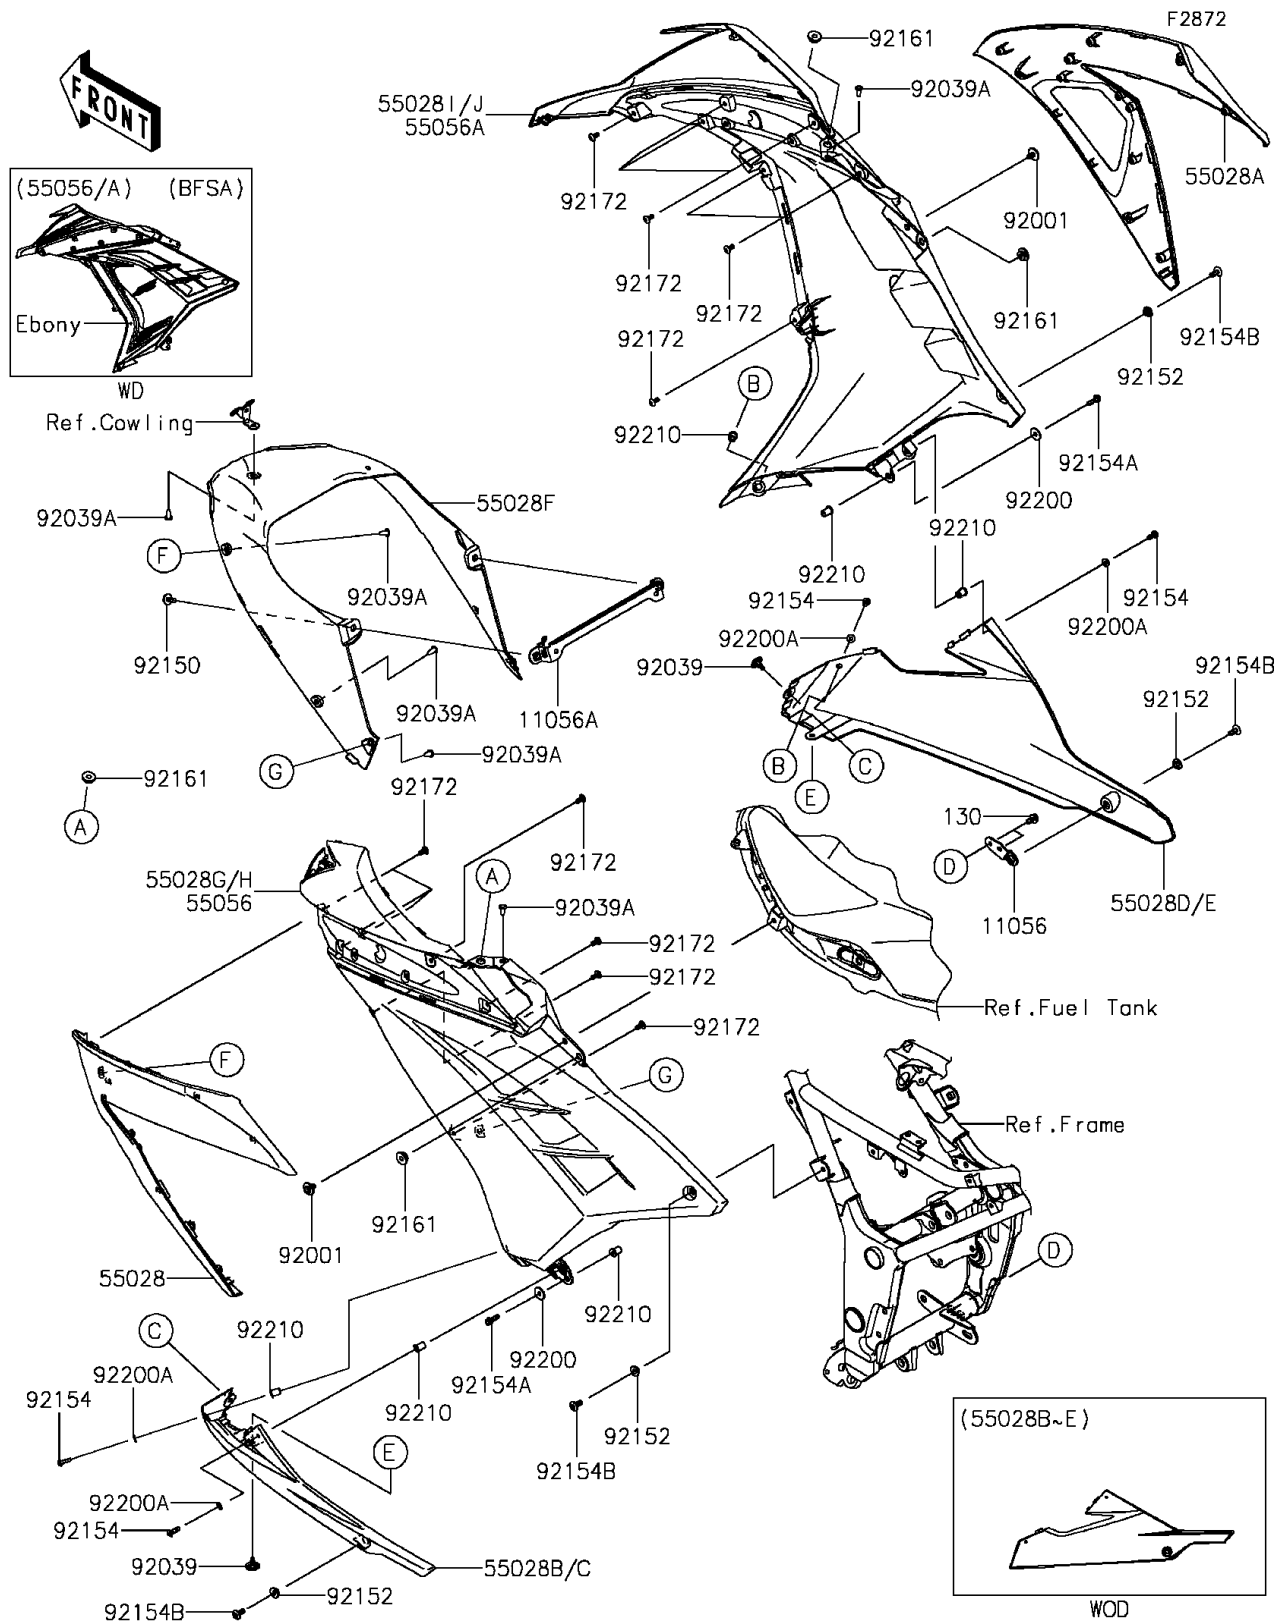

## 2015 NINJA® 300 ABS PARTS DIAGRAM

Cowling Lower

## 2015 NINJA® 300 ABS PARTS LIST

Cowling Lowers

ITEM NAME	PART NUMBER	QUANTITY
BRACKET,LWR COWL.,RH (Ref # 11056)	11056-1641	1
BRACKET,RADIATOR (Ref # 11056A)	11056-1909	1
COWLING,SIDE,LH (Ref # 55028)	55028-0418	1
COWLING,SIDE,RH (Ref # 55028A)	55028-0419	1
COWLING,LWR,LH,F.S.BLACK (Ref # 55028B)	55028-0420-18T	1
COWLING,LWR,RH,F.S.BLACK (Ref # 55028D)	55028-0421-18T	1
COWLING,FR,INNER (Ref # 55028F)	55028-0422	1
COWLING,CNT,LH,P.S.WHITE (Ref # 55028G)	55028-0508-25Y	1
COWLING,CNT,LH,L.GREEN (Ref # 55028H)	55028-0508-777	1
COWLING,CNT,RH,P.S.WHITE (Ref # 55028I)	55028-0509-25Y	1
COWLING,CNT,RH,L.GREEN (Ref # 55028J)	55028-0509-777	1
BOLT-FLANGED,6X14 (Ref # 130)	130BA0614	1
BOLT,6X12 (Ref # 92001)	92001-1771	1
RIVET,HOLE 8MM (Ref # 92039)	92039-0014	1
RIVET (Ref # 92039A)	92039-0709	1
BOLT,6X16 (Ref # 92150)	92150-1198	1
COLLAR (Ref # 92152)	92152-0445	1
BOLT,SOCKET,5X16 (Ref # 92154)	92154-0182	1
BOLT,FLANGED,5X18 (Ref # 92154A)	92154-0785	1
BOLT,SOCKET,6X14 (Ref # 92154B)	92154-0932	1
DAMPER (Ref # 92161)	92161-1531	1
SCREW,5X12 (Ref # 92172)	92172-0821	1
WASHER,5.5X20X1.2 (Ref # 92200)	92200-0284	1
WASHER,5.2X12X1.0 (Ref # 92200A)	92200-0784	1
NUT,WELL,5MM (Ref # 92210)	92210-0498	1