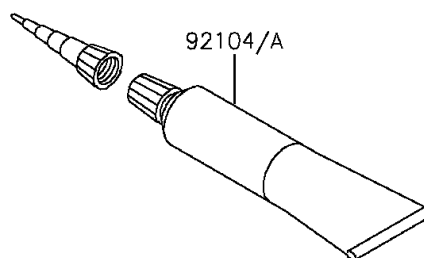

2015 NINJA® 300 ABS PARTS DIAGRAM

Owner's Tools

F2810

2015 NINJA® 300 ABS PARTS LIST

Owner's Tools

ITEM NAME	PART NUMBER	QUANTITY
TOOL-KIT (Ref # 56007)	56007-0107	1
BAG,TOOL (Ref # 56008)	56008-0036	1
GASKET-LIQUID,TB1211F,CLEAR (Ref # 92104)	92104-0004	1
GASKET-LIQUID,TB1216B,BLACK (Ref # 92104A)	92104-1064	1
GRIP-SCREW DRIVER (Ref # 92106)	92106-0004	1
TOOL-DRIVER,#2PHILLIPS (Ref # 92107)	92107-0020	1
TOOL-WRENCH,HOOK (Ref # 92110)	92110-0040	1
TOOL-WRENCH,OPEN END,14X17 (Ref # 92110A)	92110-0057	1
TOOL-WRENCH,BOX END,24MM (Ref # 92110B)	92110-0066	1
TOOL-WRENCH,OPEN END,10X12 (Ref # 92110C)	92110-0564	1
TOOL-WRENCH,ALLEN,5MM (Ref # 92110D)	92110-0566	1
TOOL-WRENCH,ALLEN,4MM (Ref # 92110E)	92110-0567	1
TOOL-BAR,WRENCH (Ref # 92111)	92111-0008	1
TOOL-PLIERS (Ref # 92112)	92112-0007	1