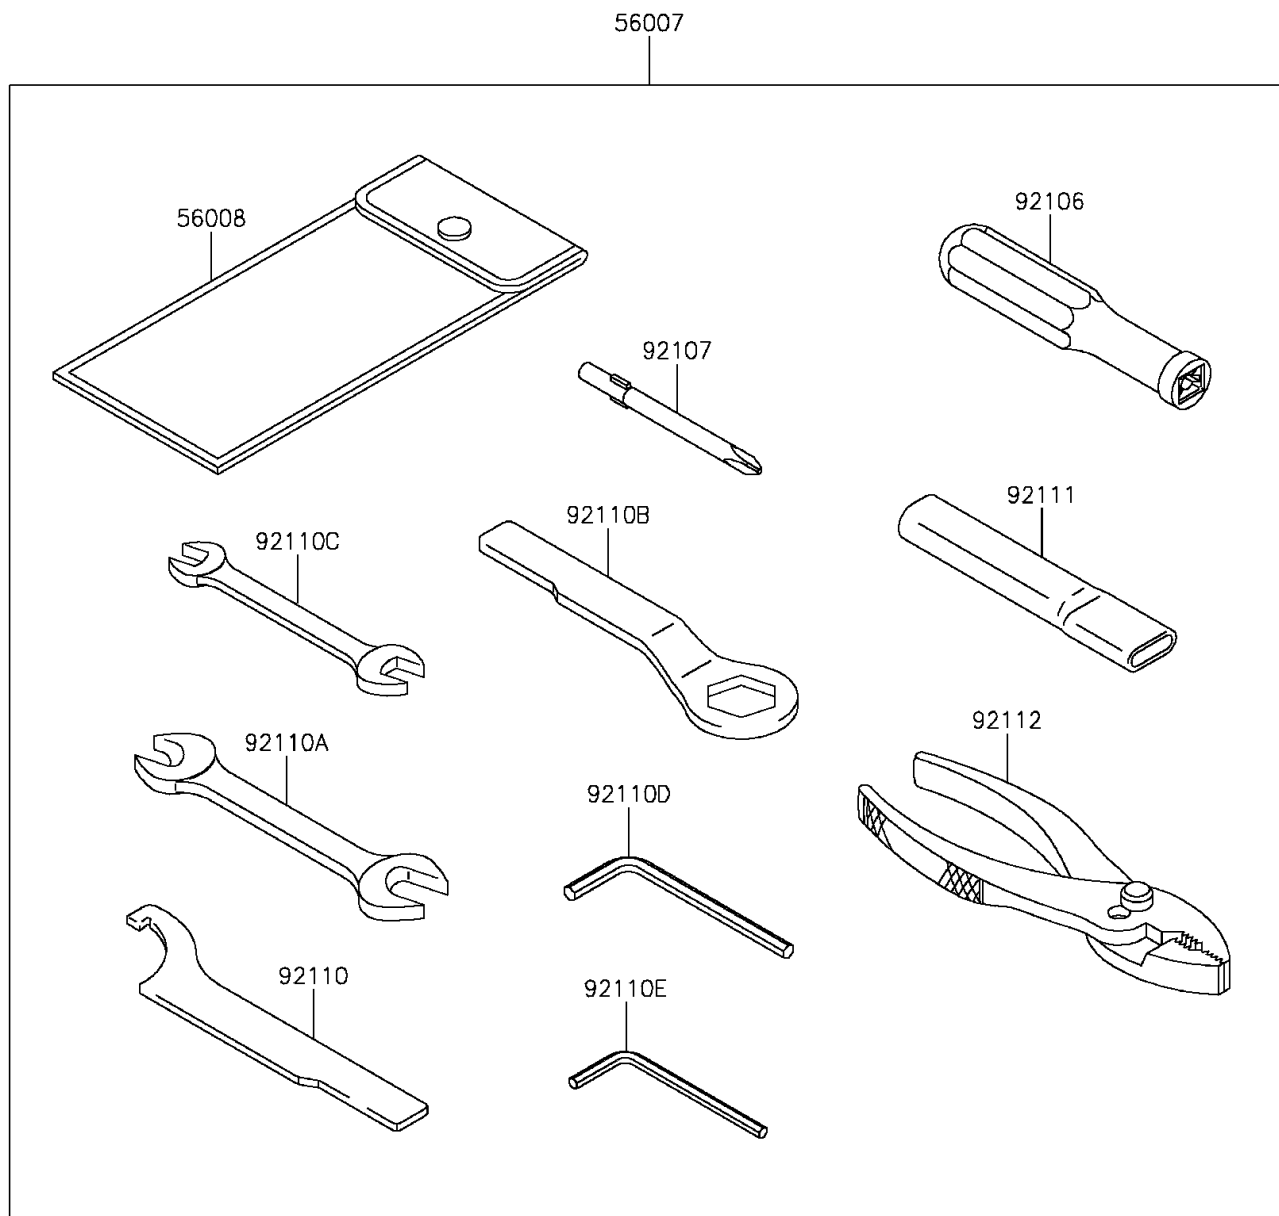

2015 NINJA® 300 ABS PARTS DIAGRAM

Owner's Tools

F2810

2015 NINJA® 300 ABS PARTS LIST

Owner's Tools

ITEM NAME	PART NUMBER	QUANTITY
TOOL-KIT (Ref # 56007)	56007-0107	1
BAG,TOOL (Ref # 56008)	56008-0036	1
GASKET-LIQUID,TB1211F,CLEAR (Ref # 92104)	92104-0004	1
GASKET-LIQUID,TB1216B,BLACK (Ref # 92104A)	92104-1064	1
GRIP-SCREW DRIVER (Ref # 92106)	92106-0004	1
TOOL-DRIVER,#2PHILLIPS (Ref # 92107)	92107-0020	1
TOOL-WRENCH,HOOK (Ref # 92110)	92110-0040	1
TOOL-WRENCH,OPEN END,14X17 (Ref # 92110A)	92110-0057	1
TOOL-WRENCH,BOX END,24MM (Ref # 92110B)	92110-0066	1
TOOL-WRENCH,OPEN END,10X12 (Ref # 92110C)	92110-0564	1
TOOL-WRENCH,ALLEN,5MM (Ref # 92110D)	92110-0566	1
TOOL-WRENCH,ALLEN,4MM (Ref # 92110E)	92110-0567	1
TOOL-BAR,WRENCH (Ref # 92111)	92111-0008	1
TOOL-PLIERS (Ref # 92112)	92112-0007	1