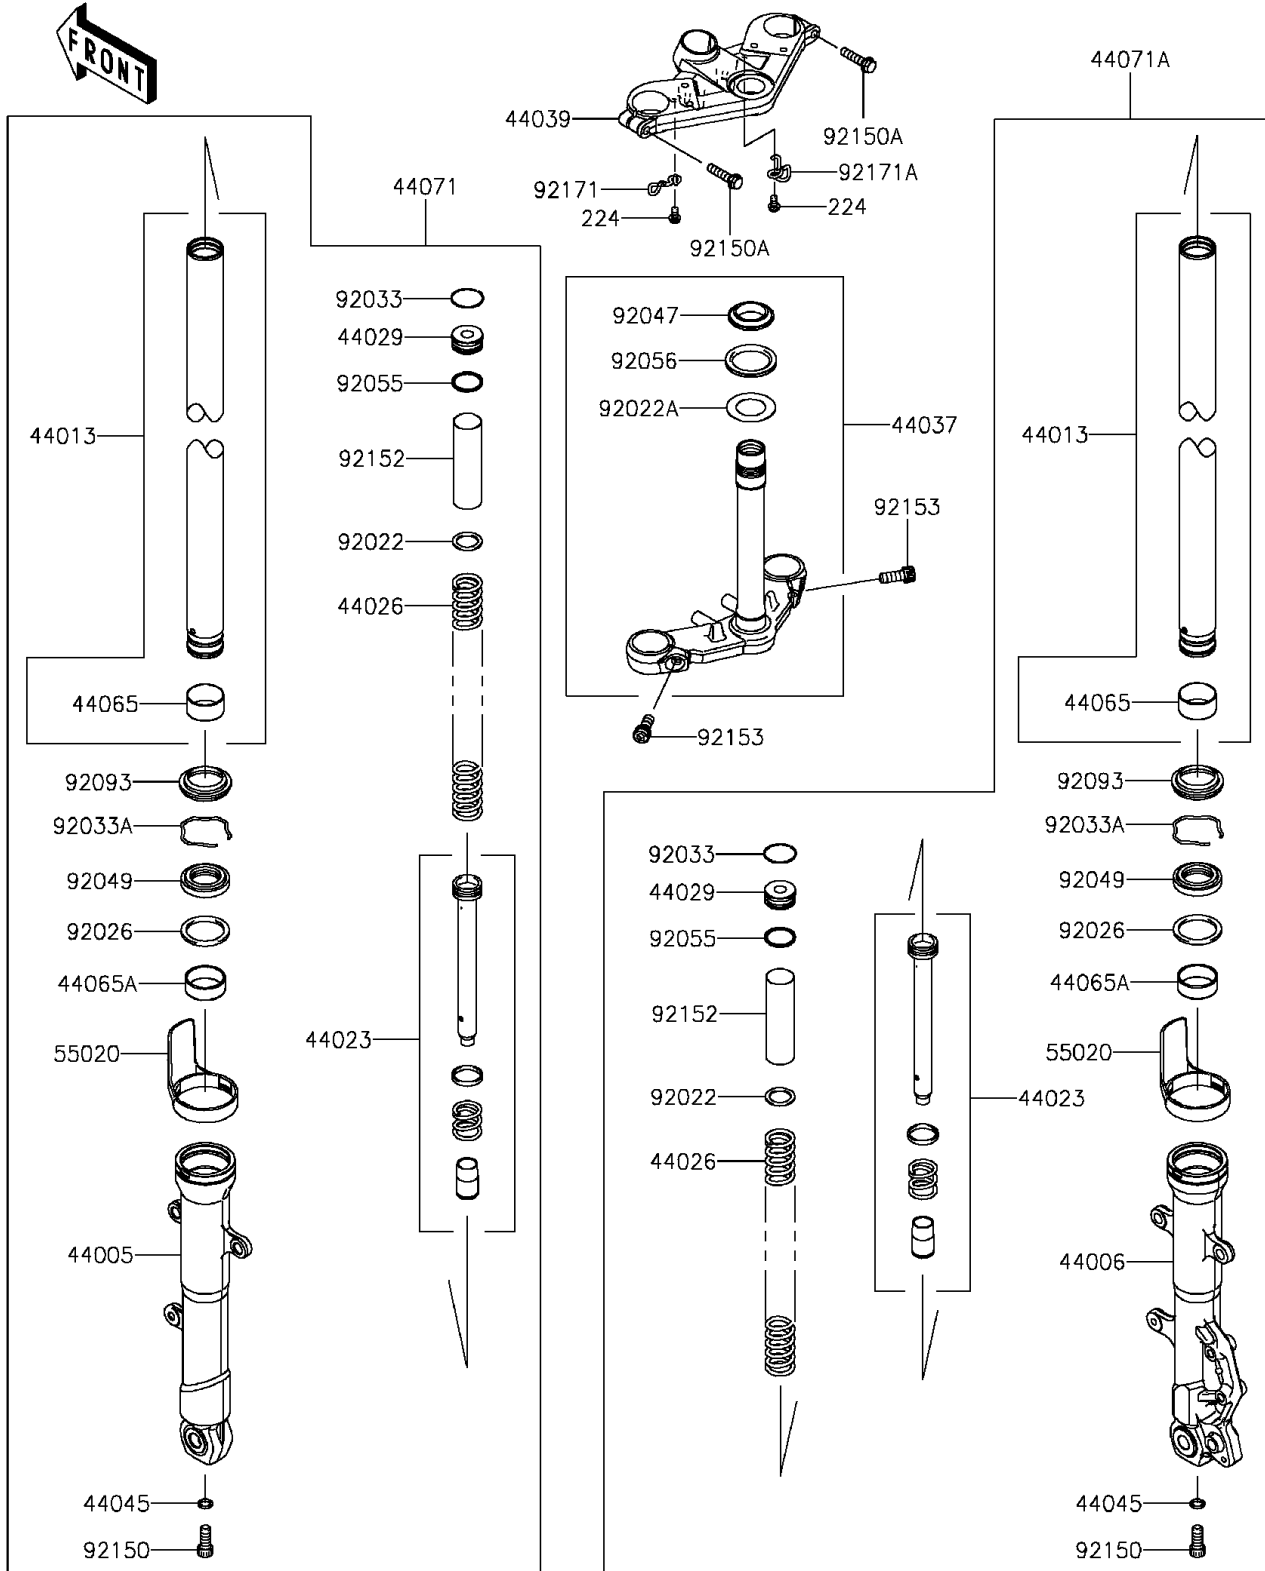

2015 NINJA® 300 ABS PARTS DIAGRAM

Front Fork

F2340

2015 NINJA® 300 ABS PARTS LIST

Front Fork

ITEM NAME	PART NUMBER	QUANTITY
SCREW-PAN-WP-CROS,6X12 (Ref # 224)	224AB0612	1
PIPE-LEFT FORK OUTER,F.S.BLK (Ref # 44005)	44005-0102-18R	1
PIPE-RIGHT FORK OUTER,F.S.BLK (Ref # 44006)	44006-0103-18R	1
PIPE-FORK INNER (Ref # 44013)	44013-0248	1
CYLINDER-SET-FORK (Ref # 44023)	44023-0123	1
SPRING-FRONT FORK (Ref # 44026)	44026-0126	1
SEAT-FORK SPRING (Ref # 44029)	44029-1127	1
HOLDER-FORK UNDER,F.BLACK (Ref # 44037)	44037-0154-21	1
HOLDER-FORK UPPER,F.S.BLACK (Ref # 44039)	44039-0056-18R	1
GASKET,FORK CYLINDER BOLT (Ref # 44045)	44045-051	1
BUSHING-FRONT FORK (Ref # 44065)	44065-0057	1
BUSHING-FRONT FORK (Ref # 44065A)	44065-0058	1
DAMPER-ASSY,LH,F.S.BLACK (Ref # 44071)	44071-1073-18R	1
DAMPER-ASSY,RH,F.S.BLACK (Ref # 44071A)	44071-1075-18R	1
GUARD,INNER TUBE (Ref # 55020)	55020-0929	1
WASHER (Ref # 92022)	92022-1879	1
WASHER,30.5X50X0.6 (Ref # 92022A)	92022-231	1
SPACER,FORK (Ref # 92026)	92026-1443	1
RING-SNAP (Ref # 92033)	92033-1236	1
RING-SNAP (Ref # 92033A)	92033-1286	1
RACE,STEERING STEM BEARING (Ref # 92047)	92047-012	1
SEAL-OIL (Ref # 92049)	92049-0734	1
RING-O,FORK SPRING SEAT (Ref # 92055)	92055-1384	1
SEAL-OIL,STEERING STEM (Ref # 92056)	92056-003	1
SEAL,FORK OUTER (Ref # 92093)	92093-1367	1
BOLT,SOCKET,8X18 (Ref # 92150)	92150-1432	1
BOLT (Ref # 92150A)	92150-1610	1
COLLAR,SPG (Ref # 92152)	92152-1957	1
BOLT,SOCKET,10X25 (Ref # 92153)	92153-0301	1

2015 NINJA® 300 ABS PARTS LIST

Front Fork

ITEM NAME	PART NUMBER	QUANTITY
CLAMP,LH (Ref # 92171)	92171-1857	1
CLAMP,RH (Ref # 92171A)	92171-1947	1