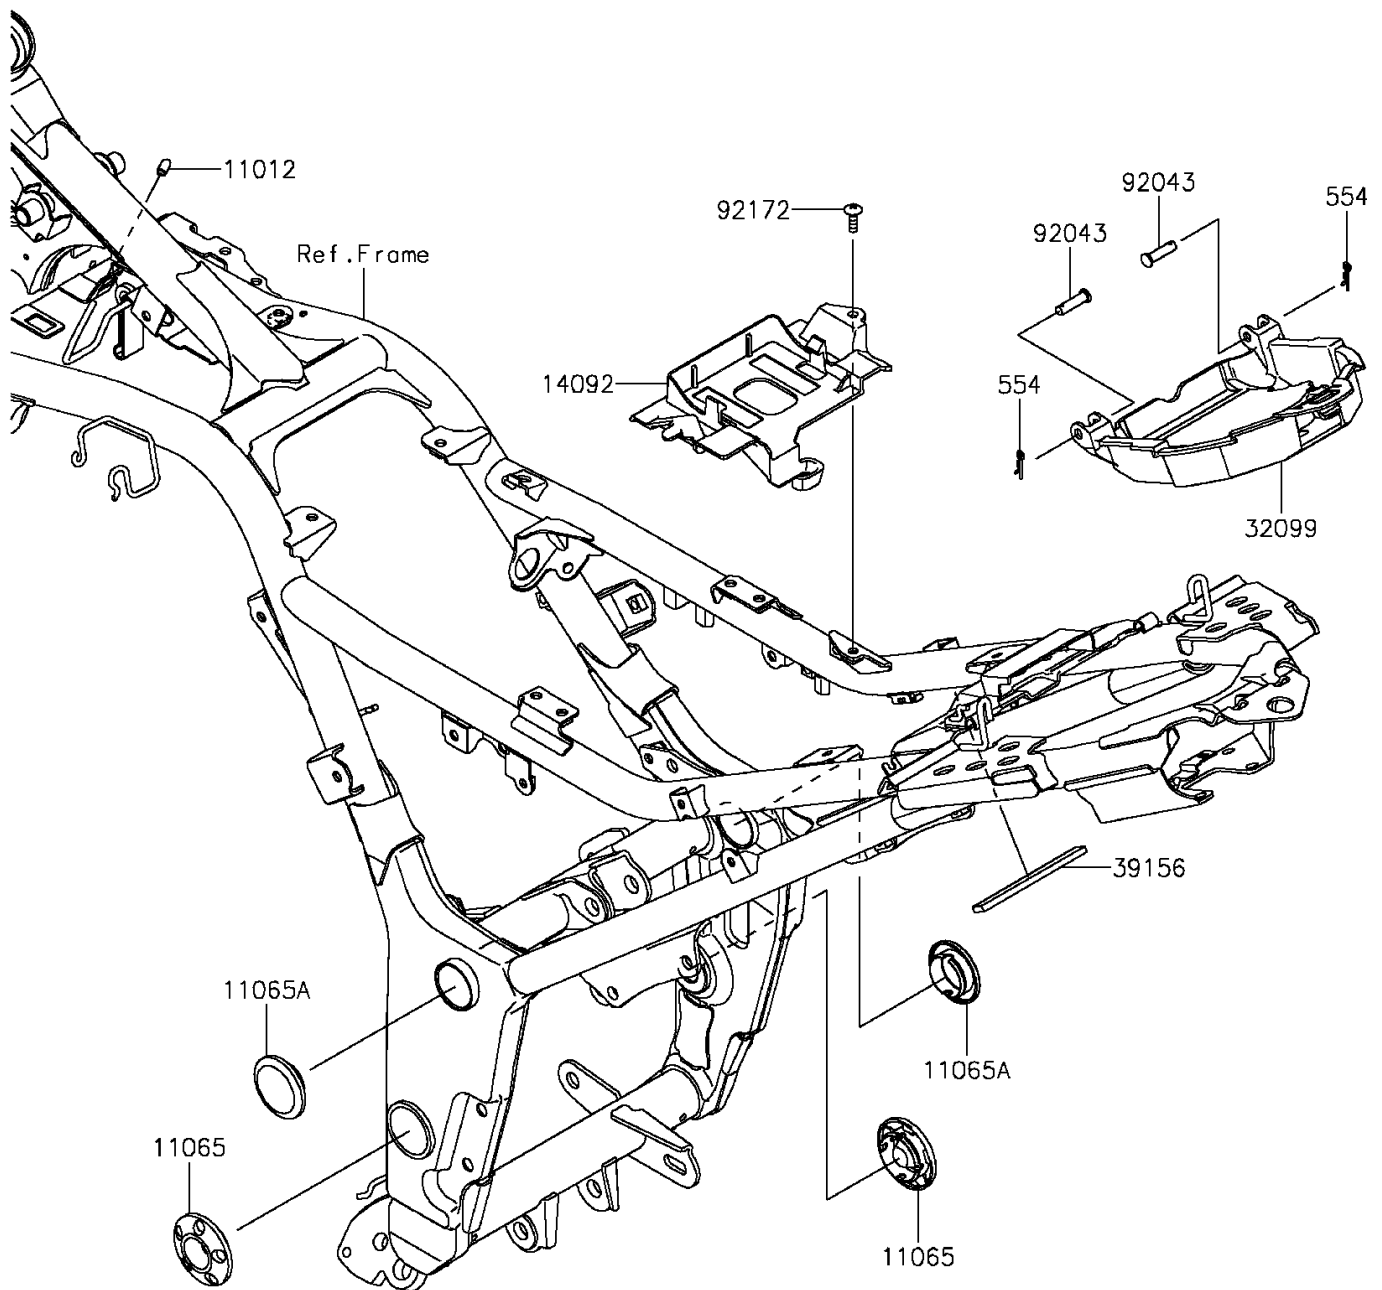

## 2015 NINJA® 300 ABS PARTS DIAGRAM

Frame Fittings

F2131

## 2015 NINJA® 300 ABS PARTS LIST

Frame Fittings

ITEM NAME	PART NUMBER	QUANTITY
PIN-SNAP,1.2X21.2 (Ref # 554)	554DA0600	1
CAP (Ref # 11012)	11012-1438	1
CAP,SWING ARM BRACKET,F.S.BLK (Ref # 11065)	11065-0262-18T	1
CAP,SWING ARM BRACKET,F.S.BLK (Ref # 11065A)	11065-0748-18T	1
COVER,BATTERY (Ref # 14092)	14092-0920	1
CASE,TOOL (Ref # 32099)	32099-0721	1
PAD,10X105X4 (Ref # 39156)	39156-1753	1
PIN,6X23 (Ref # 92043)	92043-0746	1
SCREW,5X16 (Ref # 92172)	92172-0322	1