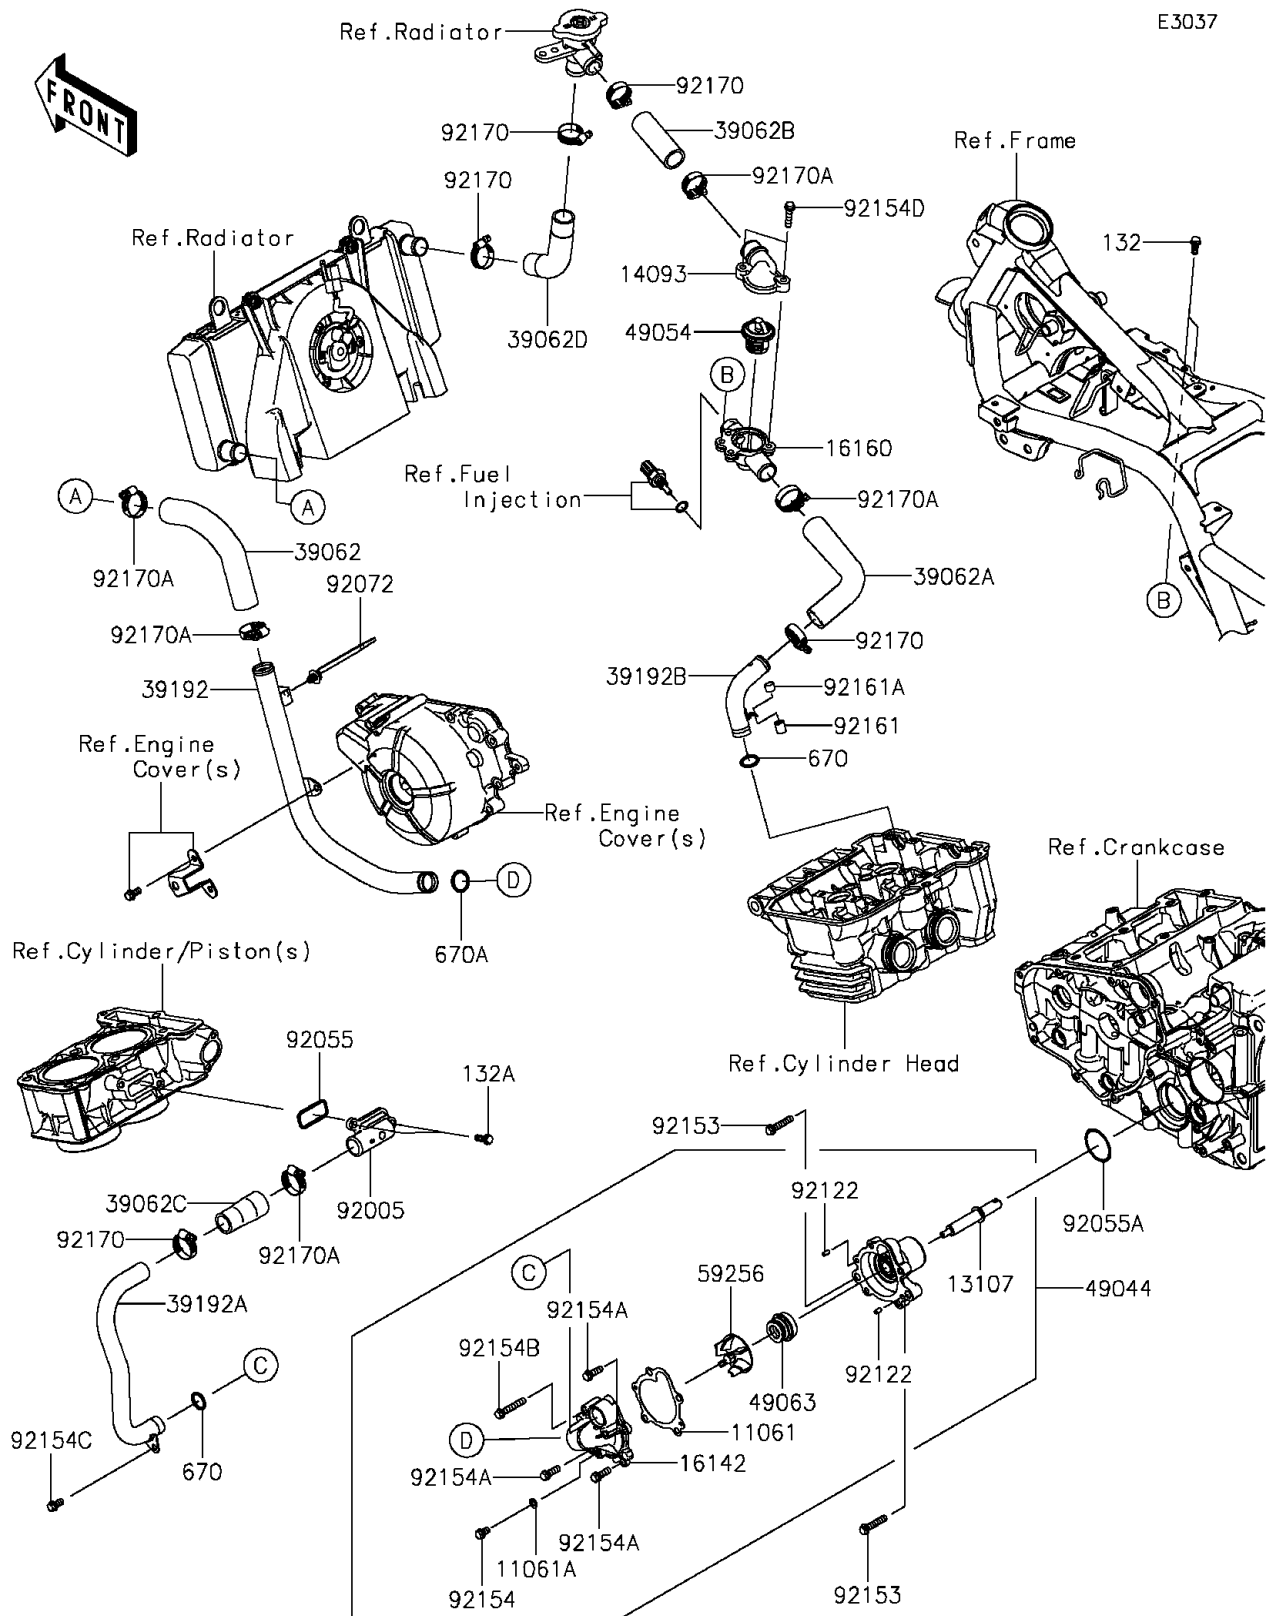

2015 NINJA® 300 ABS PARTS DIAGRAM

Water Pipe(-EX300AEA39567)

2015 NINJA® 300 ABS PARTS LIST

Water Pipe(-EX300AEA39567)

ITEM NAME	PART NUMBER	QUANTITY
BOLT-FLANGED-SMALL,6X14 (Ref # 132)	132BA0614	1
BOLT-FLANGED-SMALL,6X16 (Ref # 132A)	132BA0616	1
O RING,16MM (Ref # 670)	670B2016	1
O RING,18MM (Ref # 670A)	670B2018	1
GASKET (Ref # 11061)	11061-0795	1
GASKET,DRAIN (Ref # 11061A)	11061-0875	1
SHAFT (Ref # 13107)	13107-0742	1
COVER,THERMOSTAT (Ref # 14093)	14093-0010	1
COVER-PUMP (Ref # 16142)	16142-0708	1
BODY,THERMO.,LWR (Ref # 16160)	16160-0754	1
HOSE-COOLING,RAD.-W/P (Ref # 39062)	39062-0196	1
HOSE-COOLING,THERMO.-HEAD (Ref # 39062A)	39062-0337	1
HOSE-COOLING,THERMO.-CAP (Ref # 39062B)	39062-0338	1
HOSE-COOLING,W/P-CYLINDER (Ref # 39062C)	39062-0603	1
HOSE-COOLING,RAD.-CAP (Ref # 39062D)	39062-0607	1
PIPE-WATER,RAD.-W/P (Ref # 39192)	39192-0564	1
PIPE-WATER,W/P-CYLINDER (Ref # 39192A)	39192-0589	1
PIPE-WATER (Ref # 39192B)	39192-0590	1
PUMP-WATER (Ref # 49044)	49044-0554	1
THERMOSTAT (Ref # 49054)	49054-1056	1
SEAL-MECHANICAL,WATER (Ref # 49063)	49063-1055	1
IMPELLER (Ref # 59256)	59256-0554	1
FITTING,CYLINDER (Ref # 92005)	92005-0737	1
RING-O,2.4MM (Ref # 92055)	92055-0735	1
RING-O,34.4X3.1 (Ref # 92055A)	92055-0736	1
BAND (Ref # 92072)	92072-1414	1
ROLLER,4X8 (Ref # 92122)	92122-0557	1
BOLT,6X30 (Ref # 92153)	92153-0832	1
BOLT,FLANGED,6X10 (Ref # 92154)	92154-0950	1

2015 NINJA® 300 ABS PARTS LIST

Water Pipe(-EX300AEA39567)

ITEM NAME	PART NUMBER	QUANTITY
BOLT,FLANGED-SMALL,6X18 (Ref # 92154A)	92154-1062	1
BOLT,FLANGED-SMALL,6X35 (Ref # 92154B)	92154-1063	1
BOLT,FLANGED,6X12 (Ref # 92154C)	92154-1140	1
BOLT,FLANGED,6X25 (Ref # 92154D)	92154-1212	1
DAMPER,10X11.5 (Ref # 92161)	92161-0690	1
DAMPER,10X7.5 (Ref # 92161A)	92161-0691	1
CLAMP,COOLING HOSE (Ref # 92170)	92170-1033	1
CLAMP,HOSE,32MM (Ref # 92170A)	92170-1286	1