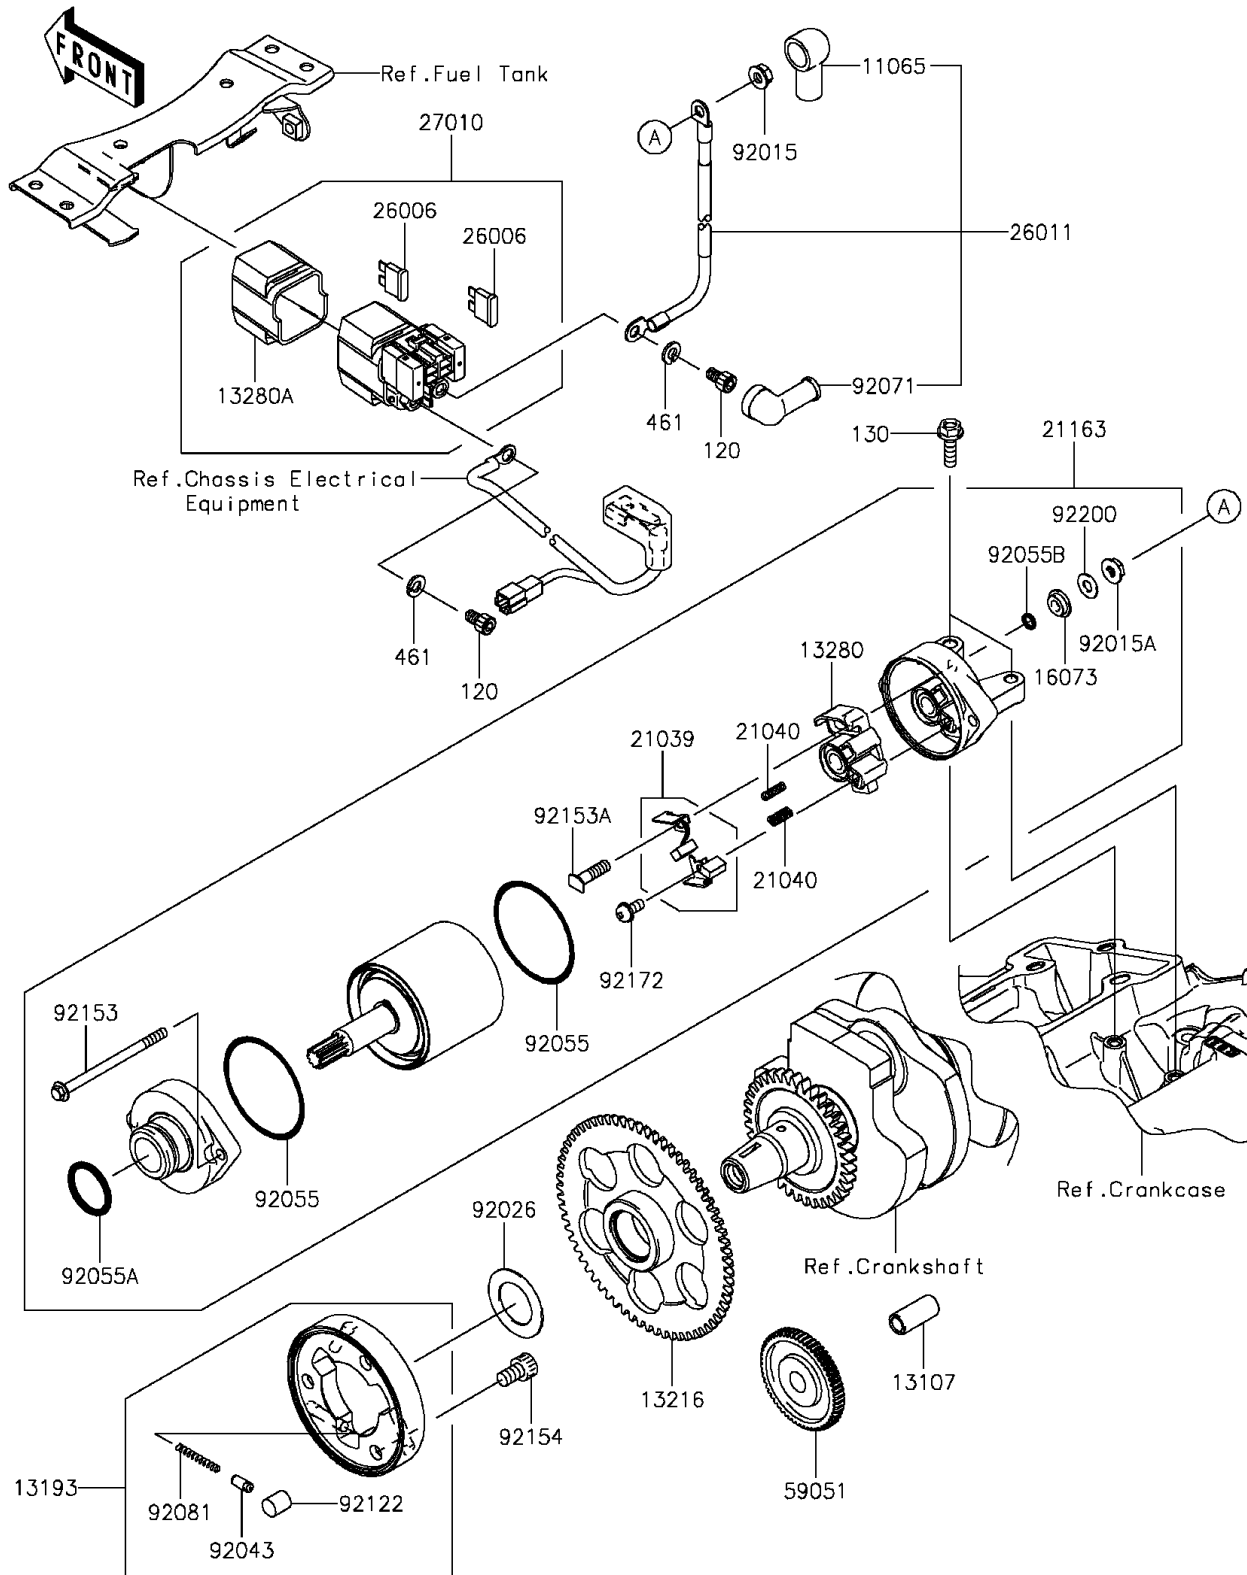

2015 NINJA® 300 ABS PARTS DIAGRAM

Starter Motor

E1840