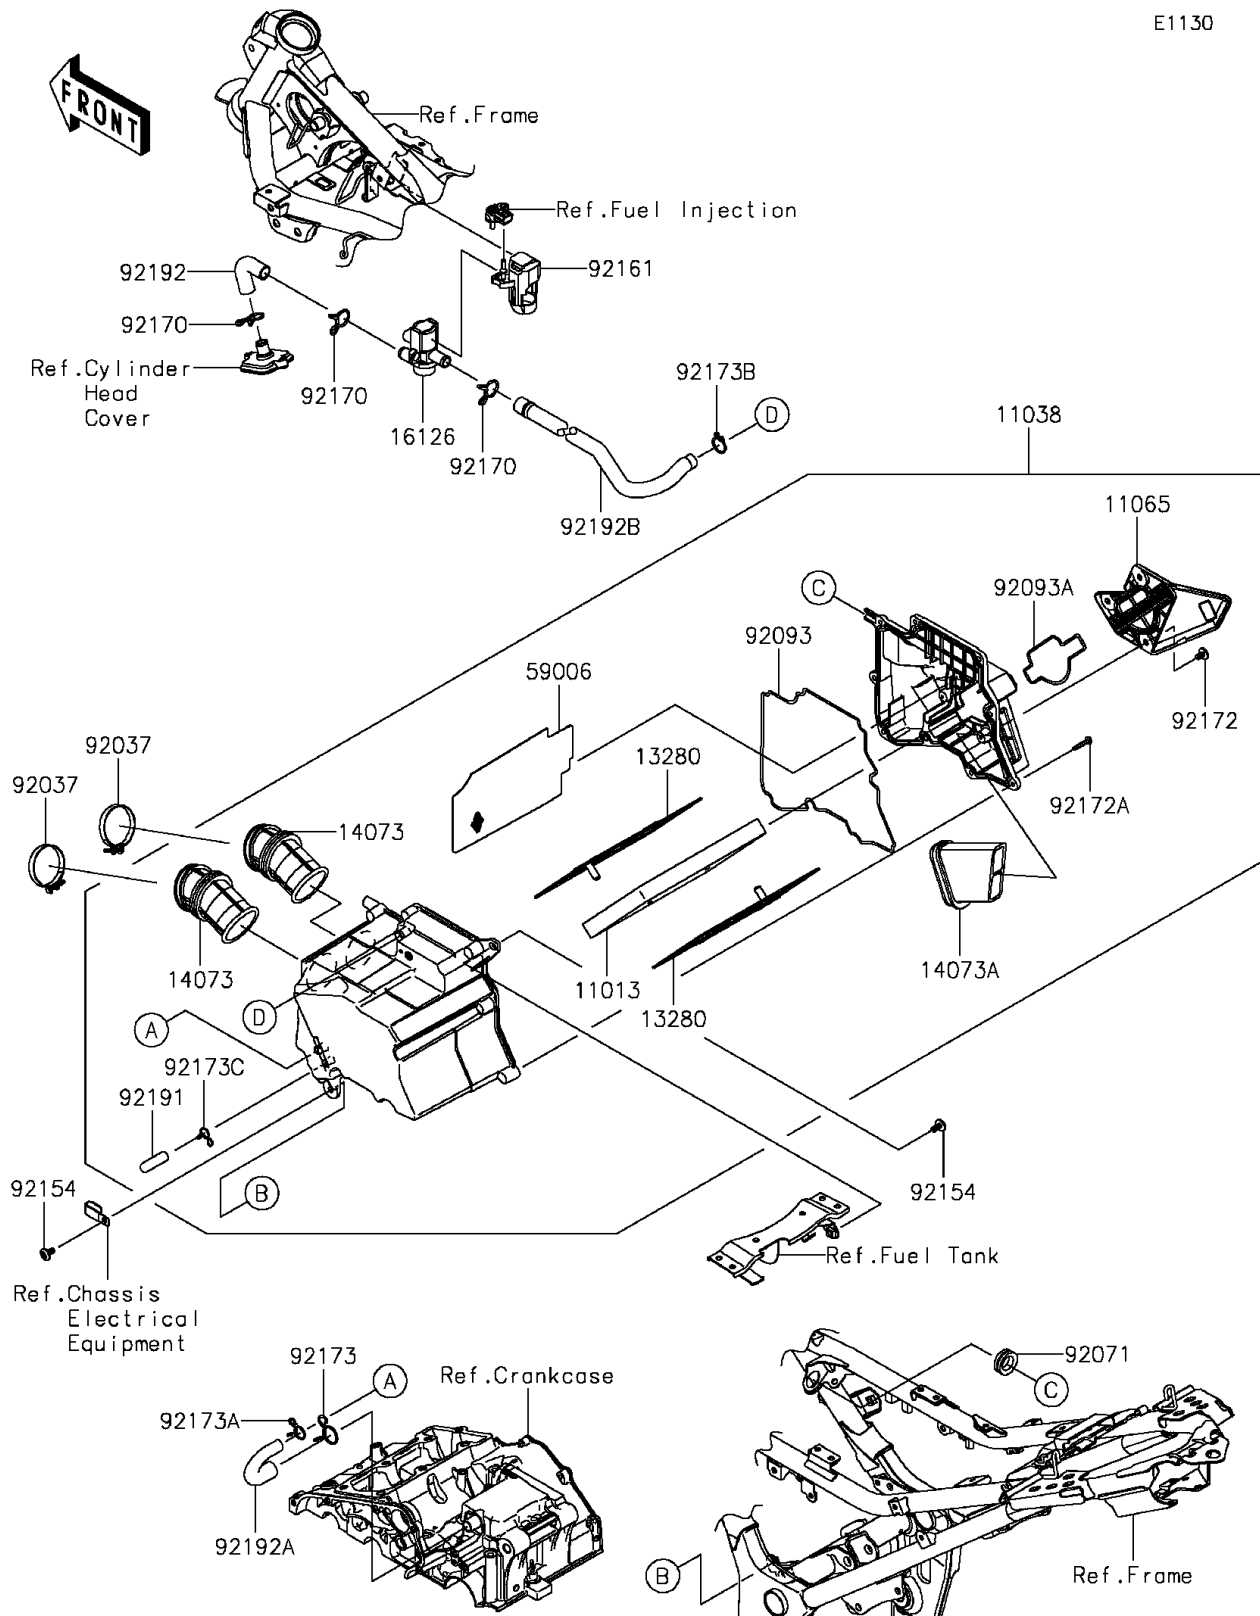

2015 NINJA® 300 ABS PARTS DIAGRAM

Air Cleaner

E1130

2015 NINJA® 300 ABS PARTS LIST

Air Cleaner

ITEM NAME	PART NUMBER	QUANTITY
ELEMENT-AIR FILTER (Ref # 11013)	11013-0020	1
CASE-ASSY-AIR FILTER (Ref # 11038)	11038-0035	1
CAP (Ref # 11065)	11065-0749	1
HOLDER,ELEMENT (Ref # 13280)	13280-0226	1
DUCT,THROTTLE BODY (Ref # 14073)	14073-0733	1
DUCT,INTAKE (Ref # 14073A)	14073-0762	1
VALVE,AIR CUT (Ref # 16126)	16126-0039	1
ARRESTER-FLAME (Ref # 59006)	59006-0014	1
CLAMP,55MM (Ref # 92037)	92037-1486	1
GROMMET (Ref # 92071)	92071-0709	1
SEAL,CASE-AIR FILTER (Ref # 92093)	92093-0078	1
SEAL,CAP (Ref # 92093A)	92093-0144	1
BOLT,SOCKET,6X12 (Ref # 92154)	92154-0951	1
DAMPER,ACV (Ref # 92161)	92161-1424	1
CLAMP (Ref # 92170)	92170-1017	1
SCREW,6X10 (Ref # 92172)	92172-0005	1
SCREW,TAPPING,5X25 (Ref # 92172A)	92172-0296	1
CLAMP,20MM (Ref # 92173)	92173-0190	1
CLAMP,14MM (Ref # 92173A)	92173-0192	1
CLAMP,18MM (Ref # 92173B)	92173-0193	1
CLAMP,11.6MM (Ref # 92173C)	92173-0198	1
TUBE,8X12X40 (Ref # 92191)	92191-1795	1
TUBE,ACV-HEAD (Ref # 92192)	92192-0902	1
TUBE,BREATHER (Ref # 92192A)	92192-1097	1
TUBE,ACV-A/C (Ref # 92192B)	92192-1231	1