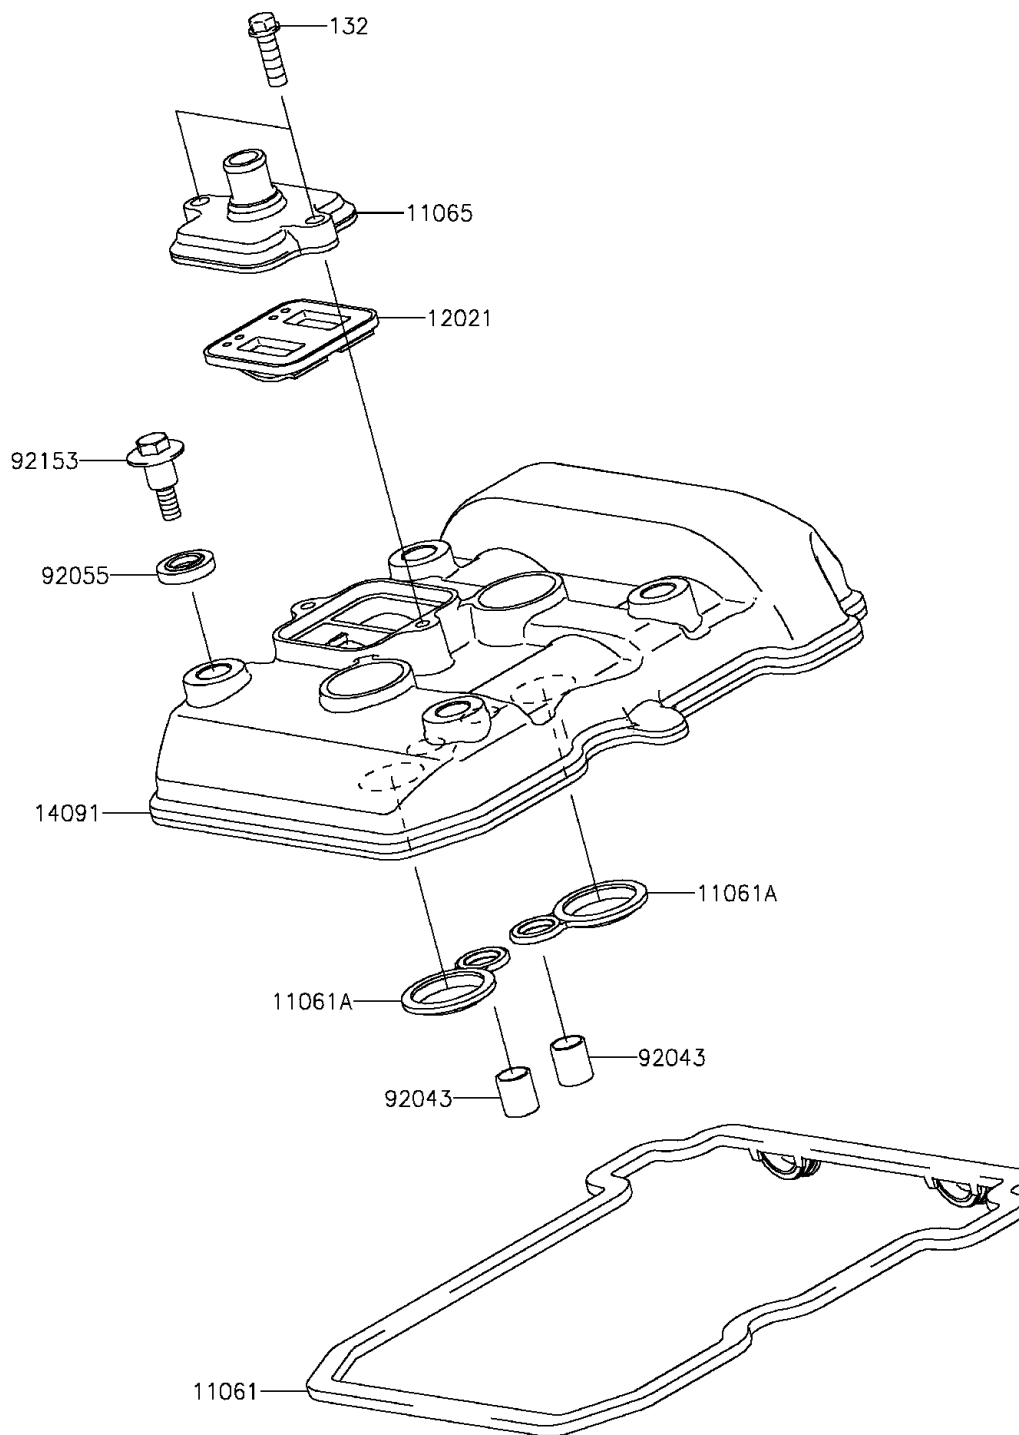

## 2015 NINJA® 300 ABS PARTS DIAGRAM

Cylinder Head Cover

E1112

## 2015 NINJA® 300 ABS PARTS LIST

Cylinder Head Cover

ITEM NAME	PART NUMBER	QUANTITY
BOLT-FLANGED-SMALL,6X20 (Ref # 132)	132BA0620	1
GASKET,CYLINDER HEAD COVER (Ref # 11061)	11061-0282	1
GASKET,PLUG HOLE (Ref # 11061A)	11061-0283	1
CAP (Ref # 11065)	11065-0349	1
VALVE-ASSY-REED (Ref # 12021)	12021-0708	1
COVER,CYLINDER HEAD (Ref # 14091)	14091-0724	1
PIN,10.1X12X14 (Ref # 92043)	92043-4009	1
RING-O,HEAD COVER BOLT (Ref # 92055)	92055-0195	1
BOLT,HEAD COVER (Ref # 92153)	92153-0793	1