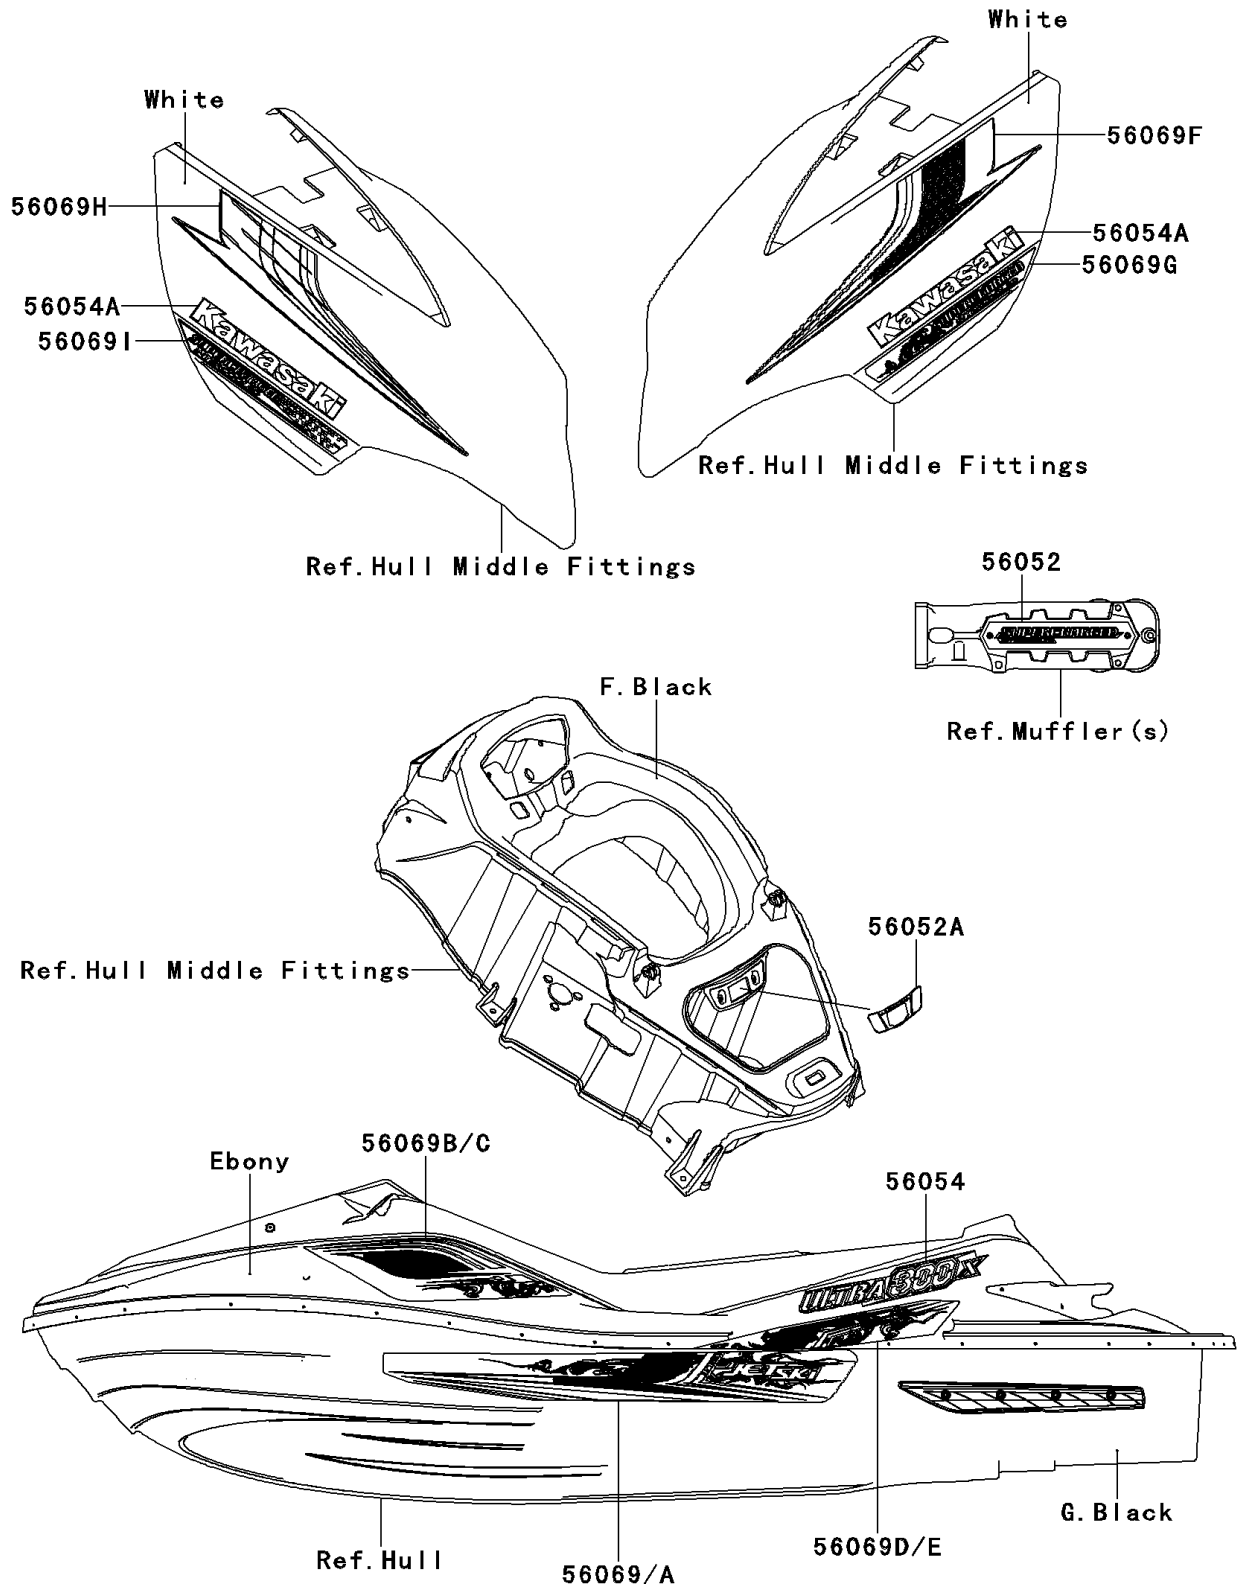

## 2013 Jet Ski® Ultra® 300X PARTS DIAGRAM

Decals(White)

F3880A

## 2013 Jet Ski® Ultra® 300X PARTS LIST

Decals(White)

ITEM NAME	PART NUMBER	QUANTITY
MARK,SUPERCHARGED (Ref # 56052)	56052-3877	1
MARK,IMMOBILIZER (Ref # 56052A)	56052-3878	1
MARK,DECK,ULTRA300X (Ref # 56054)	56054-1040	1
MARK,DECK,KAWASAKI (Ref # 56054A)	56054-3750	1
PATTERN,HULL,LH (Ref # 56069)	56069-2357	1
PATTERN,HULL,RH (Ref # 56069A)	56069-2358	1
PATTERN,DECK,FR,LH (Ref # 56069B)	56069-2359	1
PATTERN,DECK,FR,RH (Ref # 56069C)	56069-2360	1
PATTERN,DECK,RR,LH (Ref # 56069D)	56069-2361	1
PATTERN,DECK,RR,RH (Ref # 56069E)	56069-2362	1
PATTERN,HATCH COVER,UPP,LH (Ref # 56069F)	56069-2363	1
PATTERN,HATCH COVER,LWR,LH (Ref # 56069G)	56069-2364	1
PATTERN,HATCH COVER,UPP,RH (Ref # 56069H)	56069-2365	1
PATTERN,HATCH COVER,LWR,RH (Ref # 56069I)	56069-2366	1