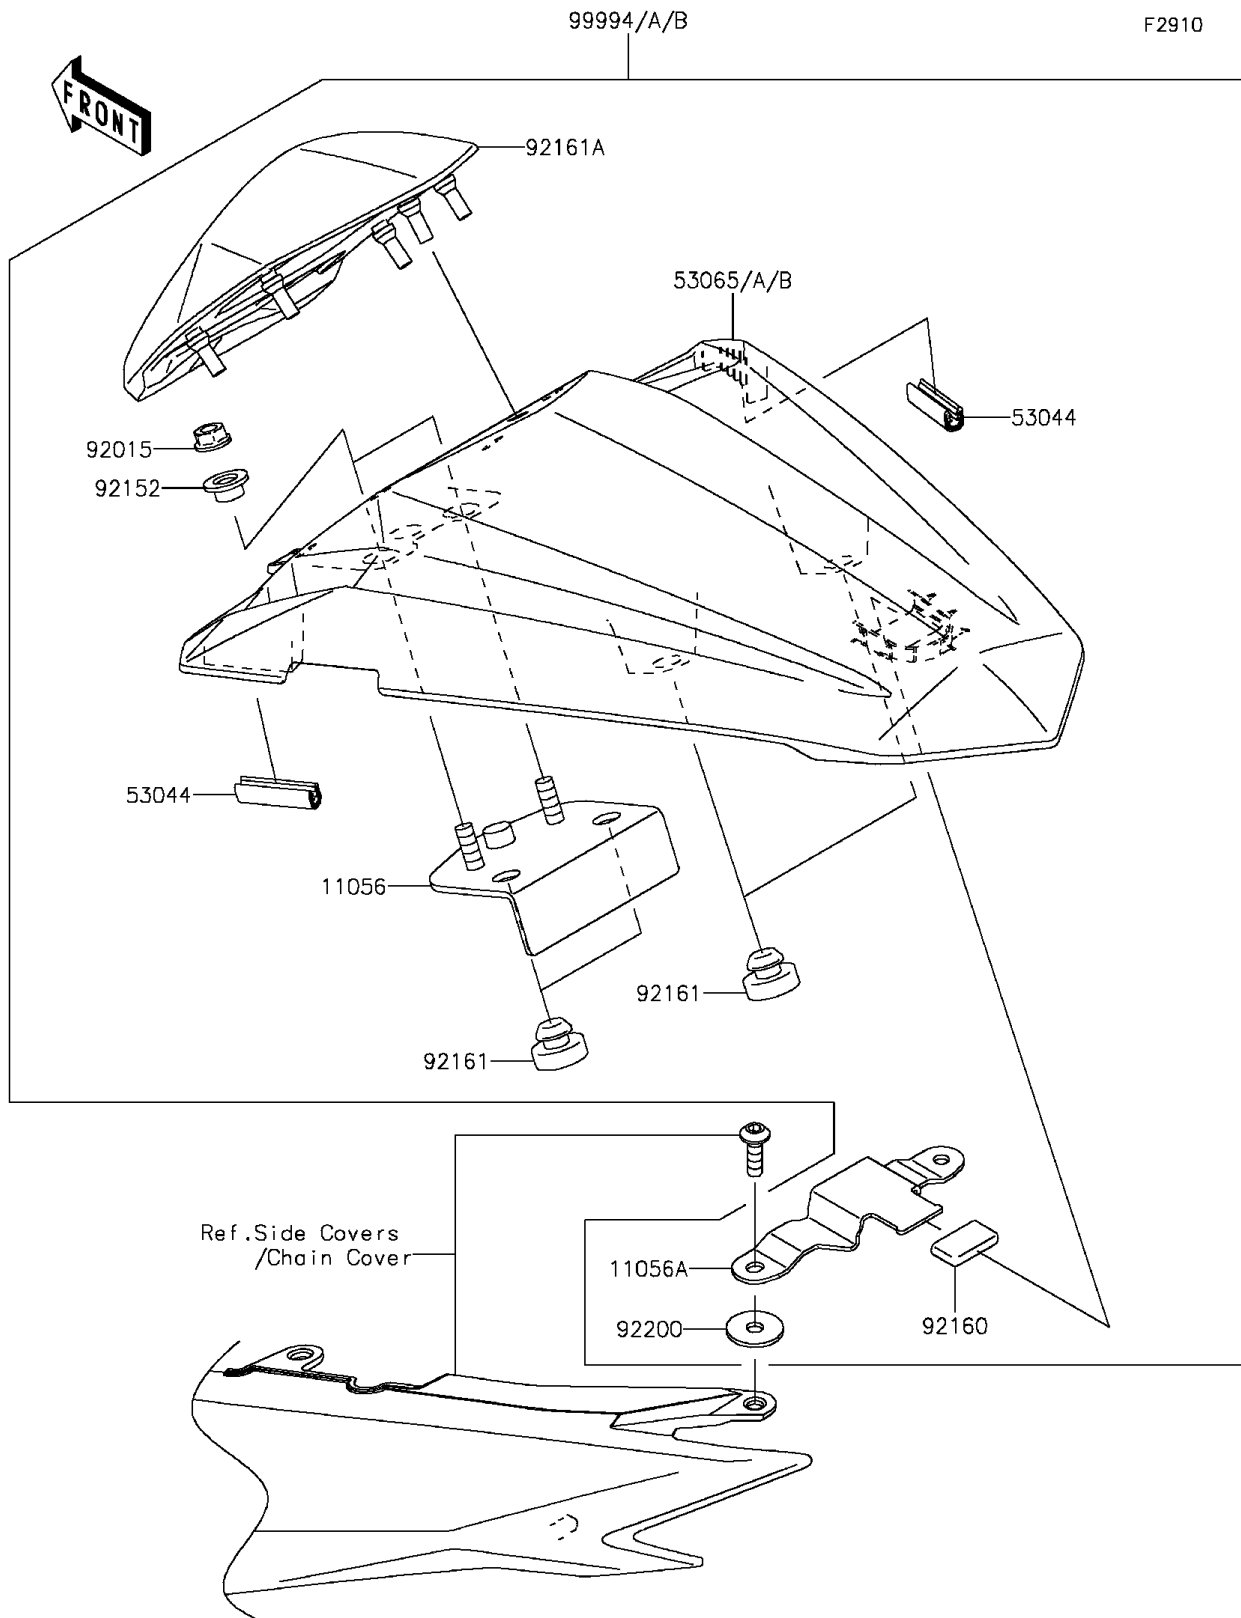

2015 NINJA® 300 PARTS DIAGRAM

Accessory(Single Seat Cover)

2015 NINJA® 300 PARTS LIST

Accessory(Single Seat Cover)

ITEM NAME	PART NUMBER	QUANTITY
BRACKET (Ref # 11056)	11056-1823	1
BRACKET (Ref # 11056A)	11056-2403	1
TRIM,L=30 (Ref # 53044)	53044-0001	1
COVER SEAT,P.S.WHITE (Ref # 53065A)	53065-0064-25Y	1
COVER SEAT,L.GREEN (Ref # 53065B)	53065-0064-777	1
NUT,FLANGED,6MM (Ref # 92015)	92015-1367	1
COLLAR,6.8X10(16)X6.6 (Ref # 92152)	92152-0842	1
DAMPER (Ref # 92160)	92160-1190	1
DAMPER (Ref # 92161)	92161-0046	1
DAMPER,CUSHION (Ref # 92161A)	92161-1460	1
WASHER,6X20X1.6 (Ref # 92200)	92200-0212	1
KIT,SINGLE SEAT,P.S.WHITE (Ref # 99994A)	99994-0354-25Y	1
KIT,SINGLE SEAT,L.GREEN (Ref # 99994B)	99994-0354-777	1