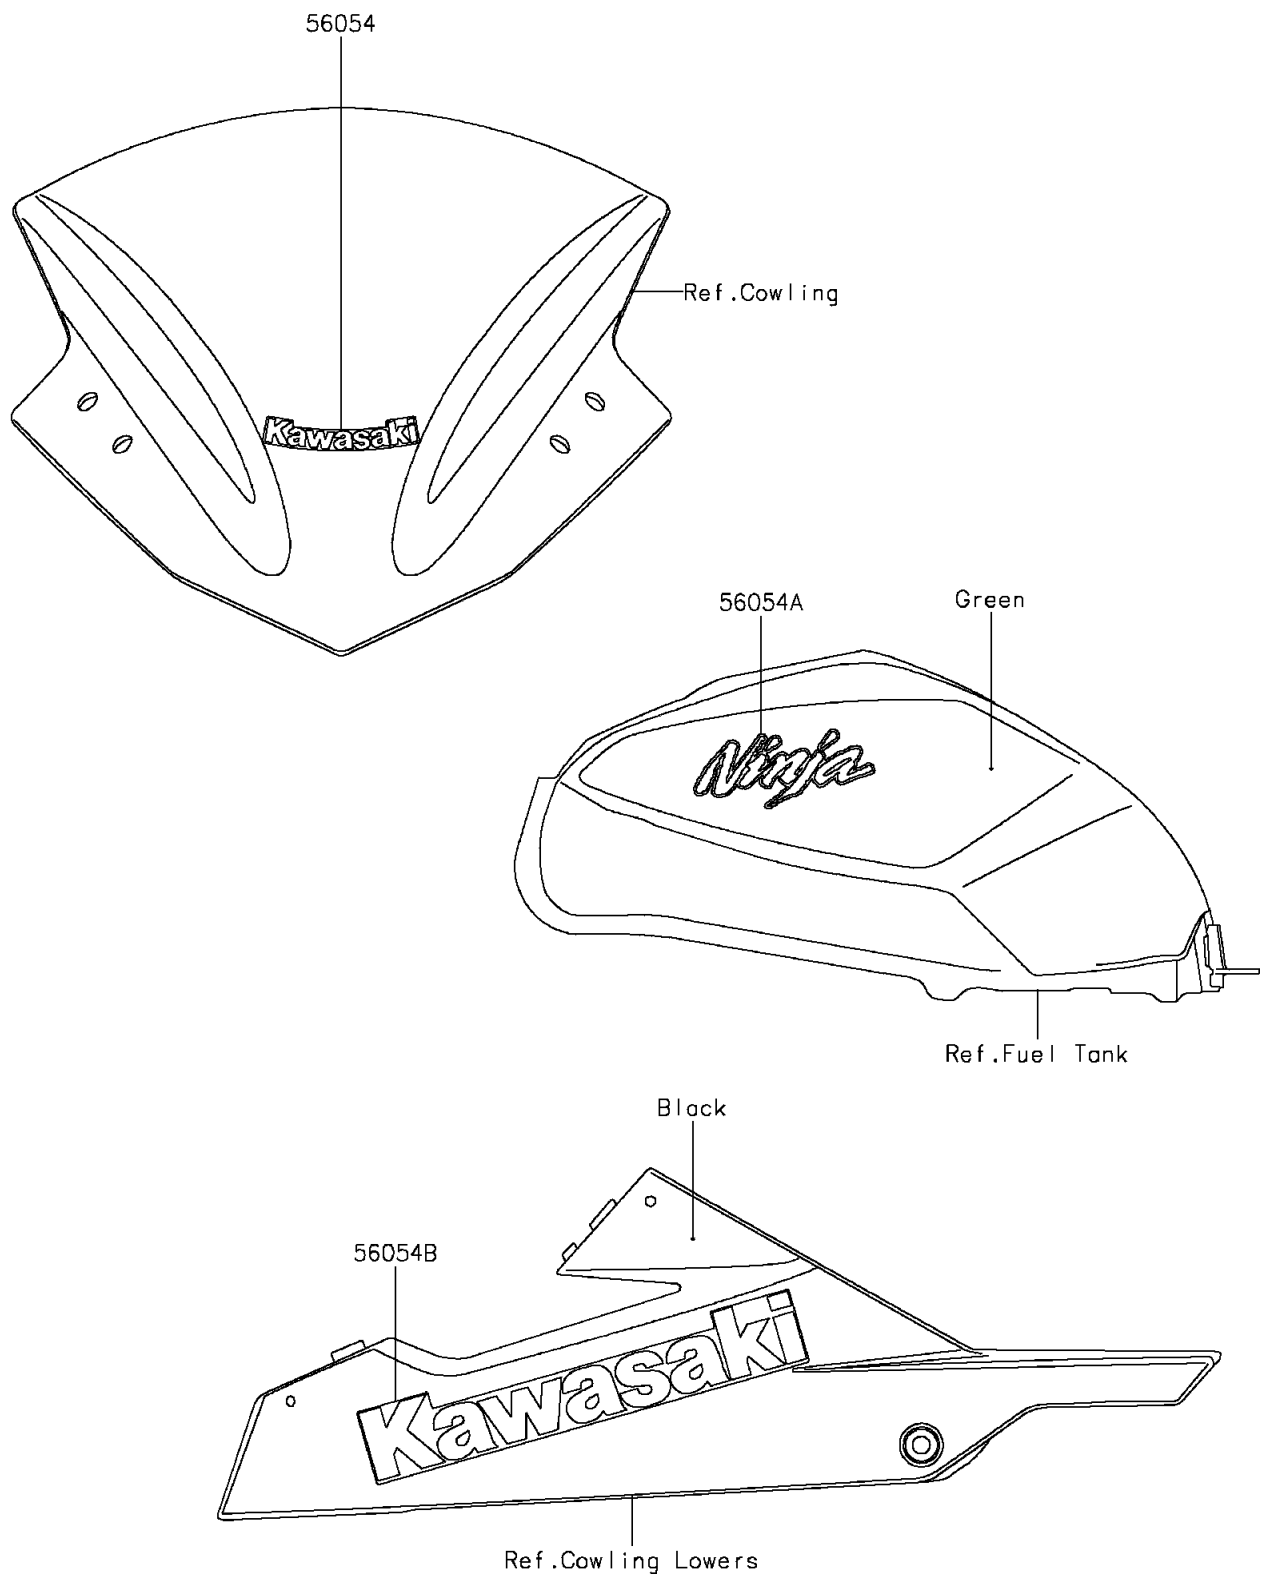

2015 NINJA® 300 PARTS DIAGRAM

Decals(Green)(AFS)

F2861

2015 NINJA® 300 PARTS LIST

Decals(Green)(AFS)

ITEM NAME	PART NUMBER	QUANTITY
MARK,WINDSHIELD,KAWASAKI (Ref # 56054)	56054-1088	1
MARK,FUEL TANK,NINJA (Ref # 56054A)	56054-1589	1
MARK,LWR COWL.,KAWASAKI (Ref # 56054B)	56054-1590	1