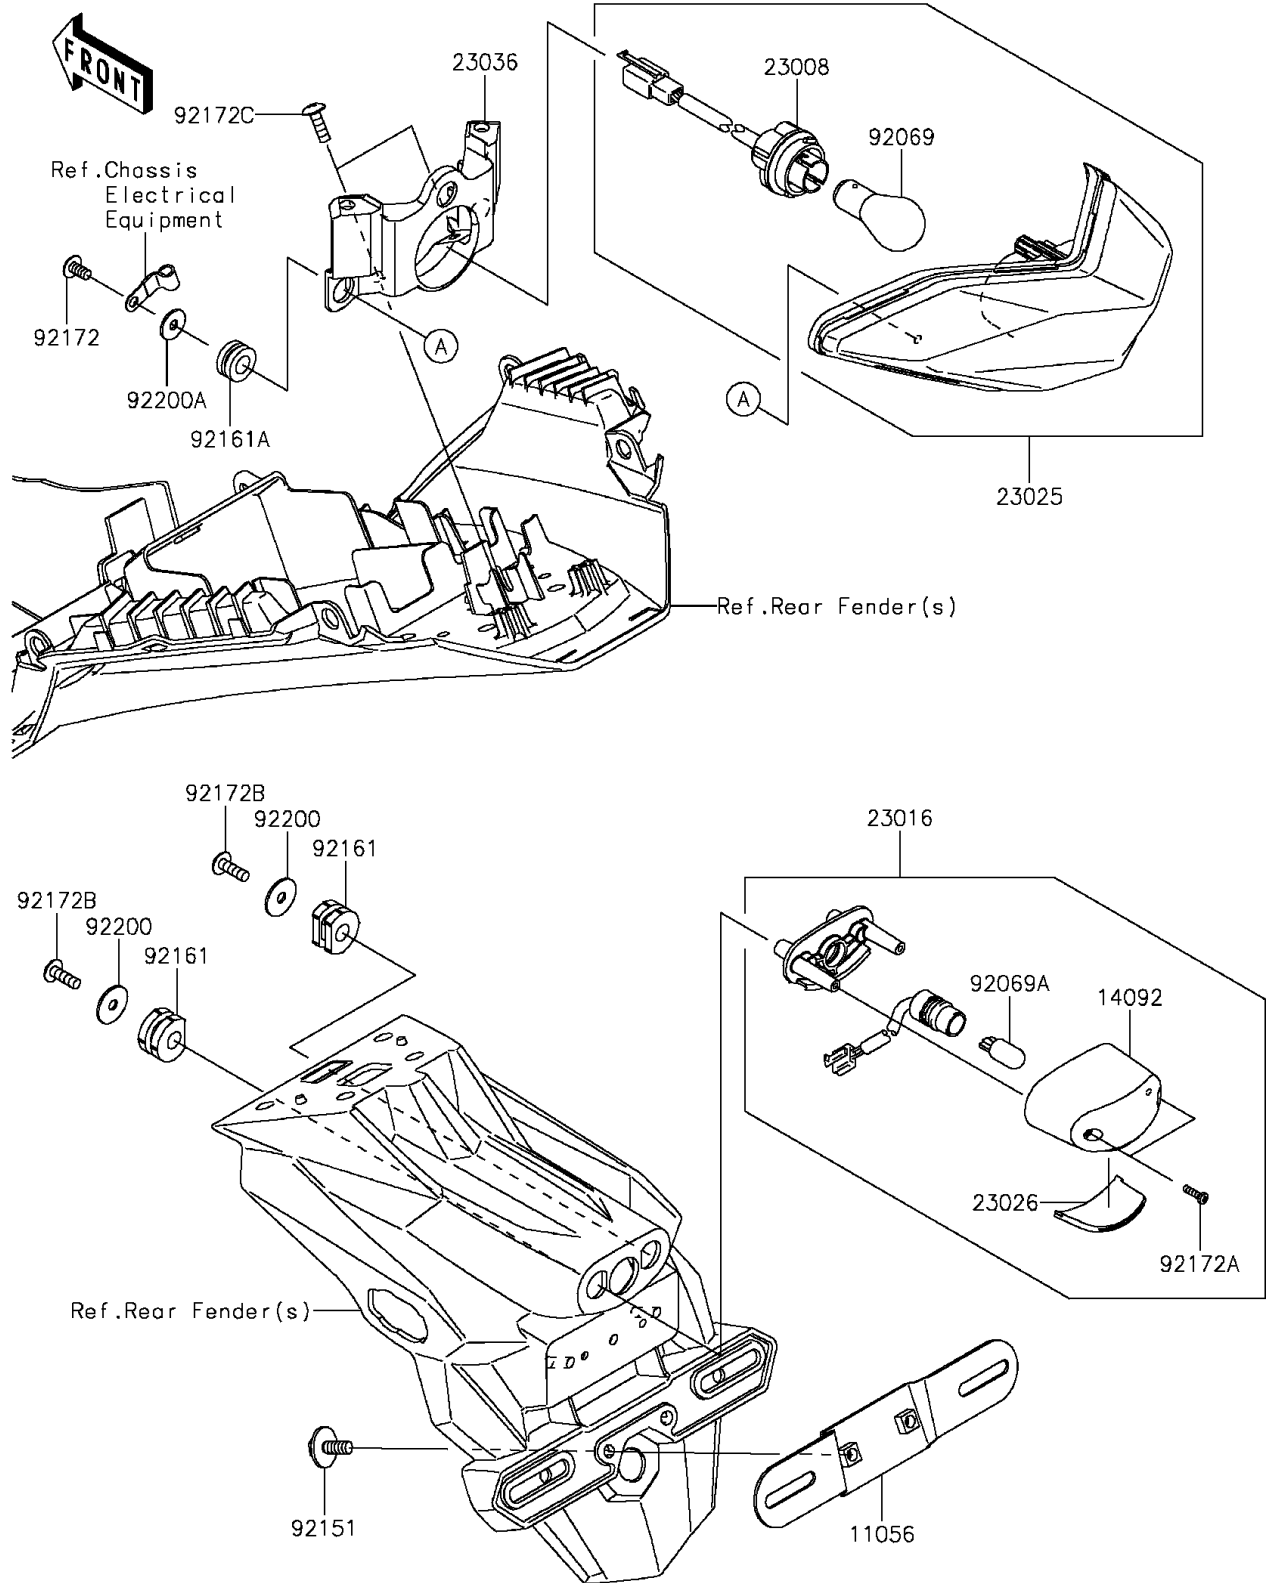

2015 NINJA® 300 PARTS DIAGRAM

Taillight(s)

F2720

2015 NINJA® 300 PARTS LIST

Taillight(s)

ITEM NAME	PART NUMBER	QUANTITY
BRACKET,LICENSE PLATE (Ref # 11056)	11056-0139	1
COVER,LICENSE LAMP (Ref # 14092)	14092-0001	1
SOCKET-ASSY (Ref # 23008)	23008-0138	1
LAMP-ASSY,LICENCE (Ref # 23016)	23016-0557	1
LAMP-TAIL (Ref # 23025)	23025-0326	1
LENS,LICENCE LAMP (Ref # 23026)	23026-0015	1
BRACKET-TAIL LAMP (Ref # 23036)	23036-0304	1
BULB,12V 21/5W (Ref # 92069)	92069-063	1
BULB,12V 5W (Ref # 92069A)	92069-1016	1
BOLT,6X25 (Ref # 92151)	92151-1241	1
DAMPER (Ref # 92161)	92161-0776	1
DAMPER (Ref # 92161A)	92161-1462	1
SCREW,TAPPING,5X10 (Ref # 92172)	92172-0262	1
SCREW,TAPPING,2.9X13 (Ref # 92172A)	92172-0343	1
SCREW,TAPPING,5X16 (Ref # 92172B)	92172-0427	1
SCREW,TAPPING,5X16 (Ref # 92172C)	92172-0742	1
WASHER,5.5X20X1.2 (Ref # 92200)	92200-0284	1
WASHER,5.2X16X1.2 (Ref # 92200A)	92200-0583	1