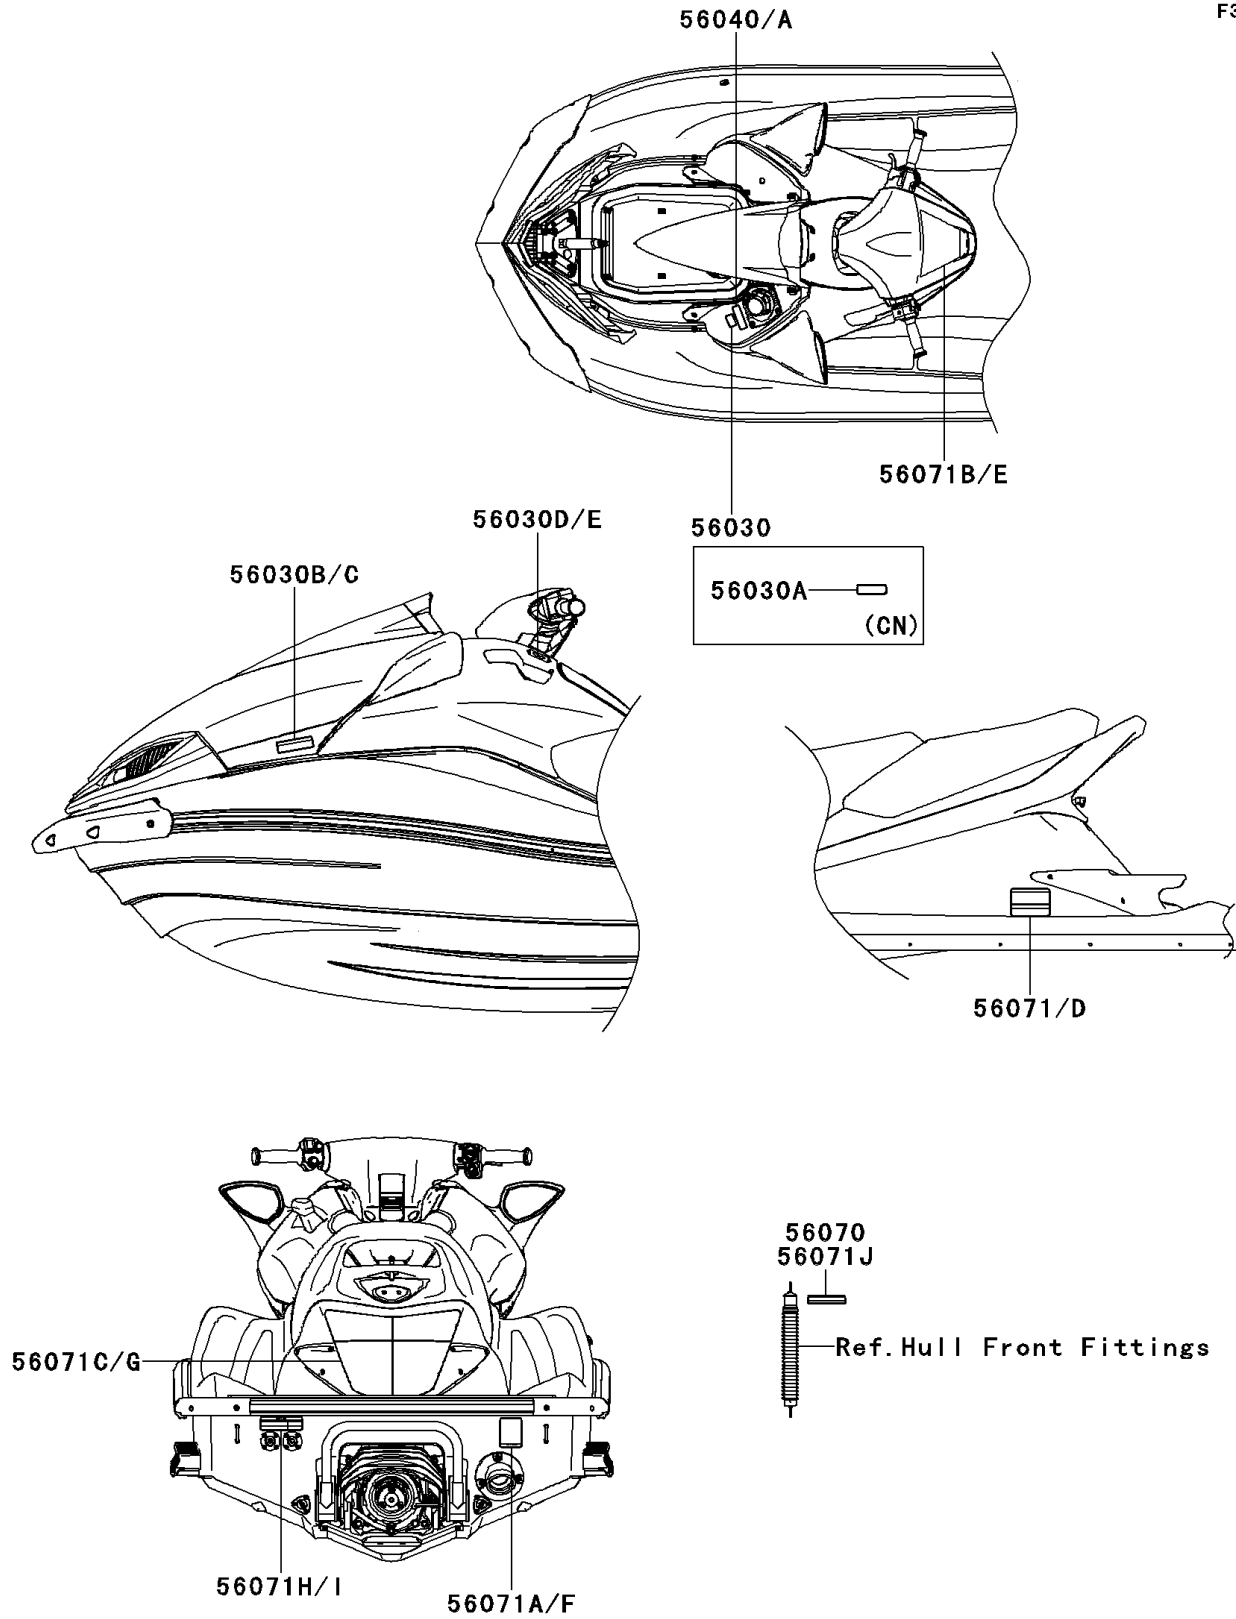

2013 Jet Ski® Ultra® 300X PARTS DIAGRAM

Labels

F3183

2013 Jet Ski® Ultra® 300X PARTS LIST

Labels

ITEM NAME	PART NUMBER	QUANTITY
LABEL,FIRE EXTINGUISHER (Ref # 56030B)	56030-3755	1
LABEL,REVERSE (Ref # 56030D)	56030-3815	1
LABEL-WARNING,GASOLINE (Ref # 56040)	56040-3972	1
LABEL-WARNING,DAMPER (Ref # 56070)	56070-3876	1
LABEL-WARNING,GRAB HANDLE&STEP (Ref # 56071)	56071-0224	1
LABEL-WARNING,RIGHTING (Ref # 56071A)	56071-0225	1
LABEL-WARNING,TETHER SWITCH (Ref # 56071B)	56071-0226	1
LABEL-WARNING,IMPORTANT SAFETY (Ref # 56071C)	56071-0228	1
LABEL-WARNING,FLUSHING (Ref # 56071H)	56071-0350	1
LABEL,GASOLINE (Ref # 56030)	56030-0357	1
LABEL,GASOLINE,FRN (Ref # 56030A)	56030-0358	1
LABEL,FIRE EXTINGUISHER,FRN (Ref # 56030C)	56030-3757	1
LABEL,REVERSE,FRN (Ref # 56030E)	56030-3816	1
LABEL,GASOLINE,FRN (Ref # 56040A)	56040-3978	1
LABEL-WARNING,GRAB HANDLE&STEP (Ref # 56071D)	56071-0229	1
LABEL-WARNING,TETHER SWITCH,FRN (Ref # 56071E)	56071-0231	1
LABEL-WARNING,RIGHTING,FRN (Ref # 56071F)	56071-0233	1
LABEL-WARNING,IMPORTANT SAFETY (Ref # 56071G)	56071-0344	1
LABEL-WARNING,FLUSHING,FRN (Ref # 56071I)	56071-0351	1
LABEL-WARNING,DAMPER,FRN (Ref # 56071J)	56071-3737	1