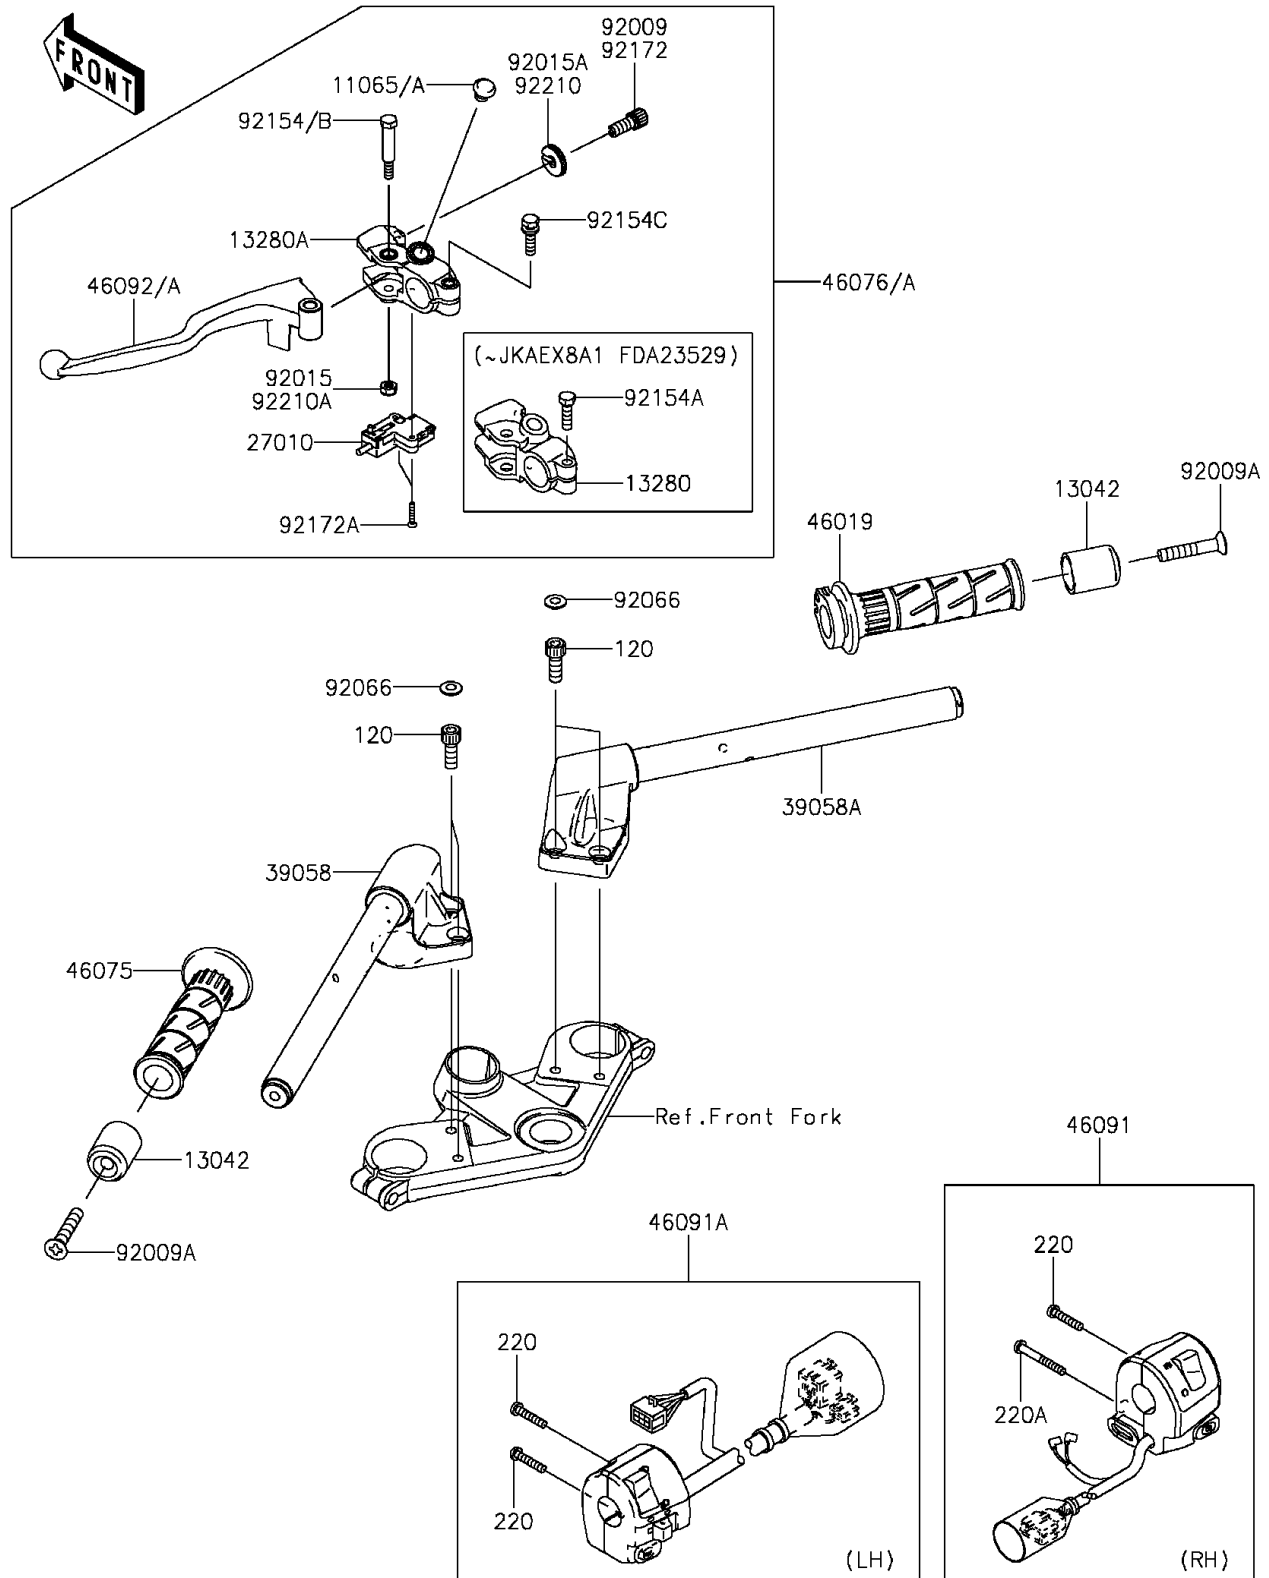

## 2015 NINJA® 300 PARTS DIAGRAM

Handlebar

F2310

## 2015 NINJA® 300 PARTS LIST

Handlebar

ITEM NAME	PART NUMBER	QUANTITY
CAP,DUMMY (Ref # 11065)	11065-0218	1
CAP,DUMMY (Ref # 11065A)	11065-0921	1
WEIGHT,HANDLE (Ref # 13042)	13042-0032	1
HOLDER,CLUTCH LEVER (Ref # 13280)	13280-0295	1
HOLDER,CLUTCH LEVER (Ref # 13280A)	13280-0847	1
SWITCH,CLUTCH (Ref # 27010)	27010-0729	1
HANDLE-COMP,LH,BLACK (Ref # 39058)	39058-0007-18R	1
HANDLE-COMP,RH,BLACK (Ref # 39058A)	39058-0008-18R	1
GRIP-ASSY,THROTTLE (Ref # 46019)	46019-0060	1
GRIP,HANDLE,LH (Ref # 46075)	46075-0564	1
LEVER-ASSY-GRIP,CLUTCH (Ref # 46076)	46076-0097	1
LEVER-ASSY-GRIP,CLUTCH (Ref # 46076A)	46076-0108	1
HOUSING-ASSY-CONTROL,RH (Ref # 46091)	46091-0205	1
HOUSING-ASSY-CONTROL,LH (Ref # 46091A)	46091-0249	1
LEVER-GRIP,CLUTCH (Ref # 46092)	46092-0558	1
LEVER-GRIP,CLUTCH (Ref # 46092A)	46092-0562	1
SCREW,CABLE ADJUST,8MM,BLACK (Ref # 92009)	92009-1134	1
SCREW,8X45 (Ref # 92009A)	92009-1257	1
NUT,LOCK,6MM,BLACK (Ref # 92015)	92015-1191	1
NUT,CABLE ADJUST LOCK,8MM,BLK (Ref # 92015A)	92015-1197	1
PLUG (Ref # 92066)	92066-1216	1
BOLT,CLUTCH LEVER (Ref # 92154)	92154-0066	1
BOLT (Ref # 92154A)	92154-0067	1
BOLT,SHOULDER,6X44 (Ref # 92154B)	92154-1802	1
BOLT (Ref # 92154C)	92154-1827	1
BOLT-SOCKET,8X22 (Ref # 120)	120CB0822	1
SCREW-PAN-CROS,5X25 (Ref # 220)	220AB0525	1
SCREW-PAN-CROS,5X40 (Ref # 220A)	220AB0540	1
SCREW,CABLE ADJUST,8MM (Ref # 92172)	92172-0376	1

## 2015 NINJA® 300 PARTS LIST

Handlebar

ITEM NAME	PART NUMBER	QUANTITY
SCREW,3X16 (Ref # 92172A)	92172-0397	1
NUT,CABLE ADJUST,LOCK,8MM (Ref # 92210)	92210-0479	1
NUT,LOCK,6MM (Ref # 92210A)	92210-0480	1