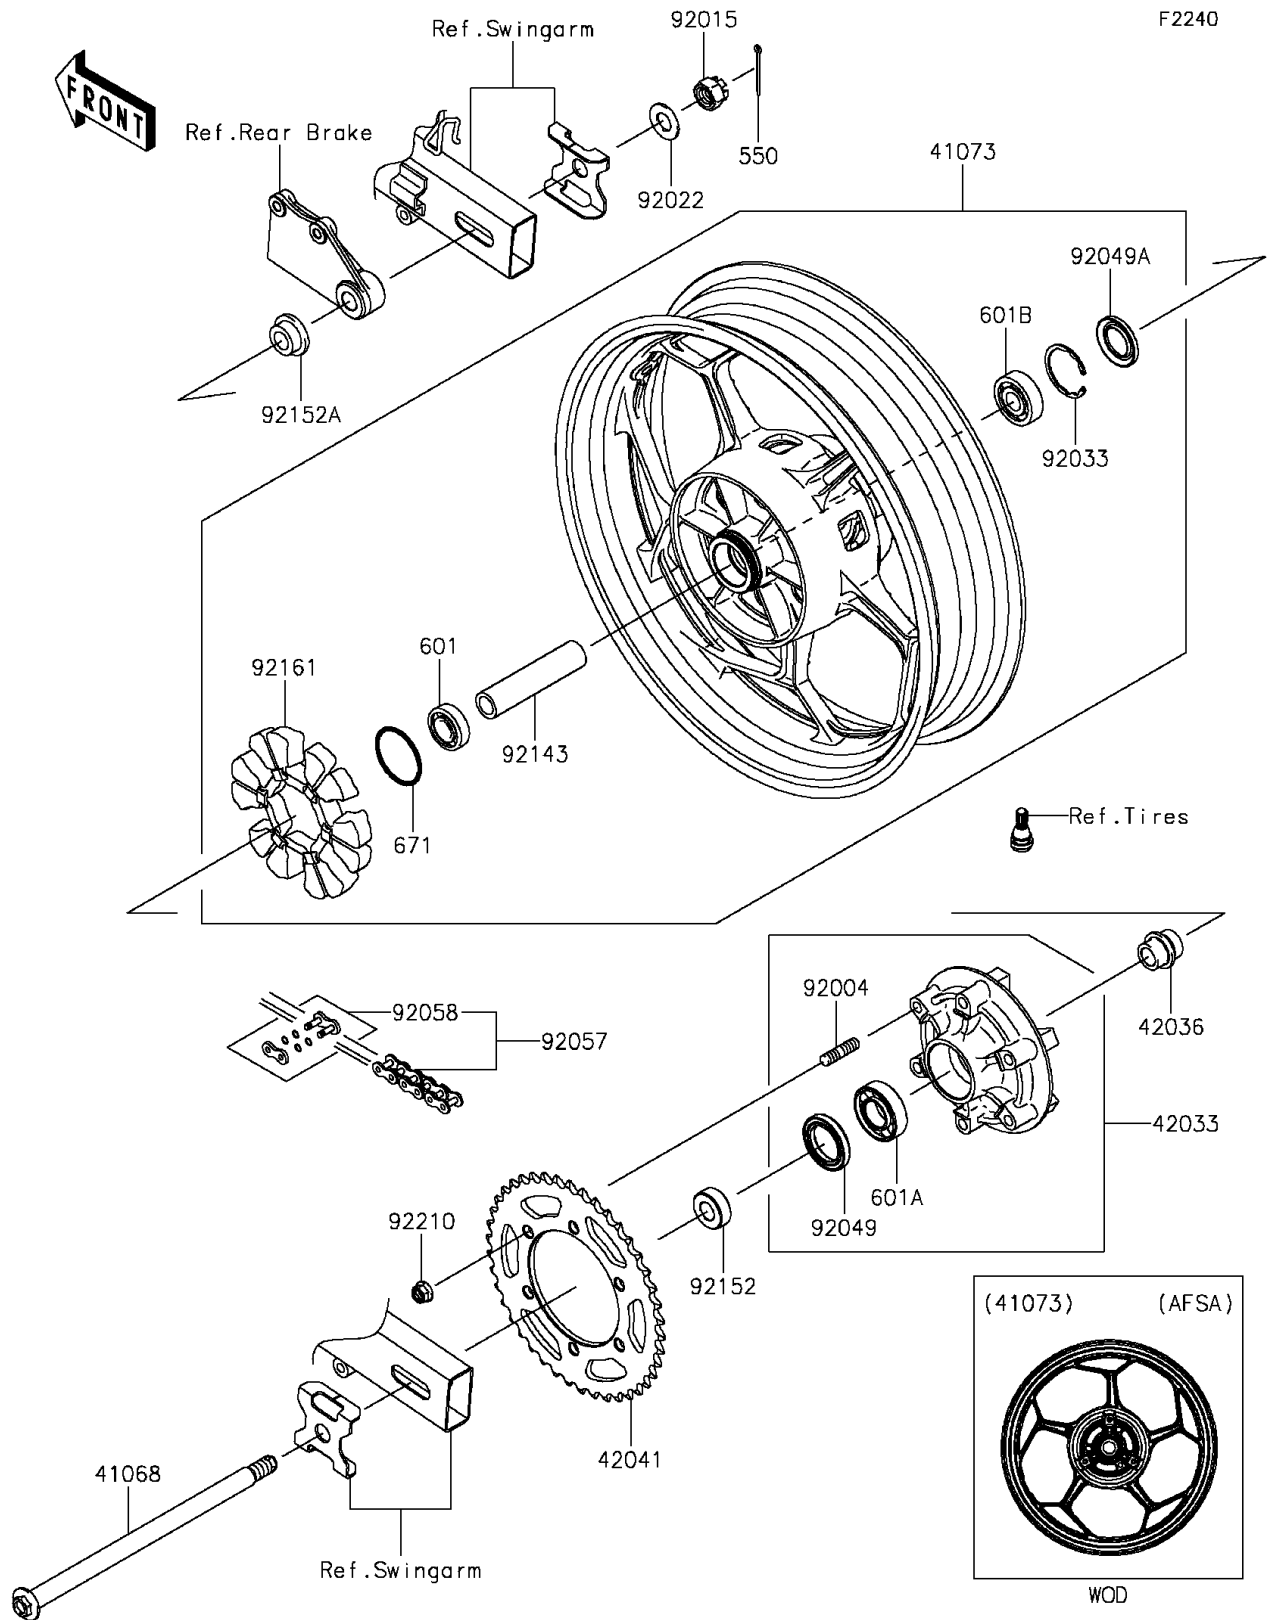

2015 NINJA® 300 PARTS DIAGRAM

Rear Wheel/Chain

2015 NINJA® 300 PARTS LIST

Rear Wheel/Chain

ITEM NAME	PART NUMBER	QUANTITY
PIN-COTTER,4.0X35 (Ref # 550)	550AA4035	1
BEARING-BALL,#6203UUC3 (Ref # 601)	601B6203UU	1
BEARING-BALL,#6205G (Ref # 601A)	601B6205G	1
BEARING-BALL,6303LLUC3/2ASU68 (Ref # 601B)	601B6303UU	1
O RING,50MM (Ref # 671)	671B2550	1
AXLE,RR (Ref # 41068)	41068-1223	1
WHEEL-ASSY,RR,G.BLACK (Ref # 41073)	41073-0652-QT	1
COUPLING-ASSY,RR HUB (Ref # 42033)	42033-0574	1
SLEEVE,RR HUB,L=30 (Ref # 42036)	42036-1055	1
SPROCKET-HUB,42T (Ref # 42041)	42041-0118	1
STUD,10X19 (Ref # 92004)	92004-0048	1
NUT,CASTLE,16MM (Ref # 92015)	92015-1947	1
WASHER,17.5X34X2.0 (Ref # 92022)	92022-1916	1
RING-SNAP,47MM (Ref # 92033)	92033-1042	1
SEAL-OIL,35X52X7 (Ref # 92049)	92049-0730	1
SEAL-OIL,BJN28475 (Ref # 92049A)	92049-1056	1
CHAIN,DRIVE,EK520SR-02X106L (Ref # 92057)	92057-0019	1
JOINT-CHAIN,DRIVE (Ref # 92058)	92058-1102	1
COLLAR,RR HUB,L=111 (Ref # 92143)	92143-1416	1
COLLAR,17X35X13 (Ref # 92152)	92152-0843	1
COLLAR,17X28(38)X15 (Ref # 92152A)	92152-0844	1
DAMPER,RR HUB SHOCK (Ref # 92161)	92161-0700	1
NUT,LOCK,FLANGED,10MM (Ref # 92210)	92210-0276	1