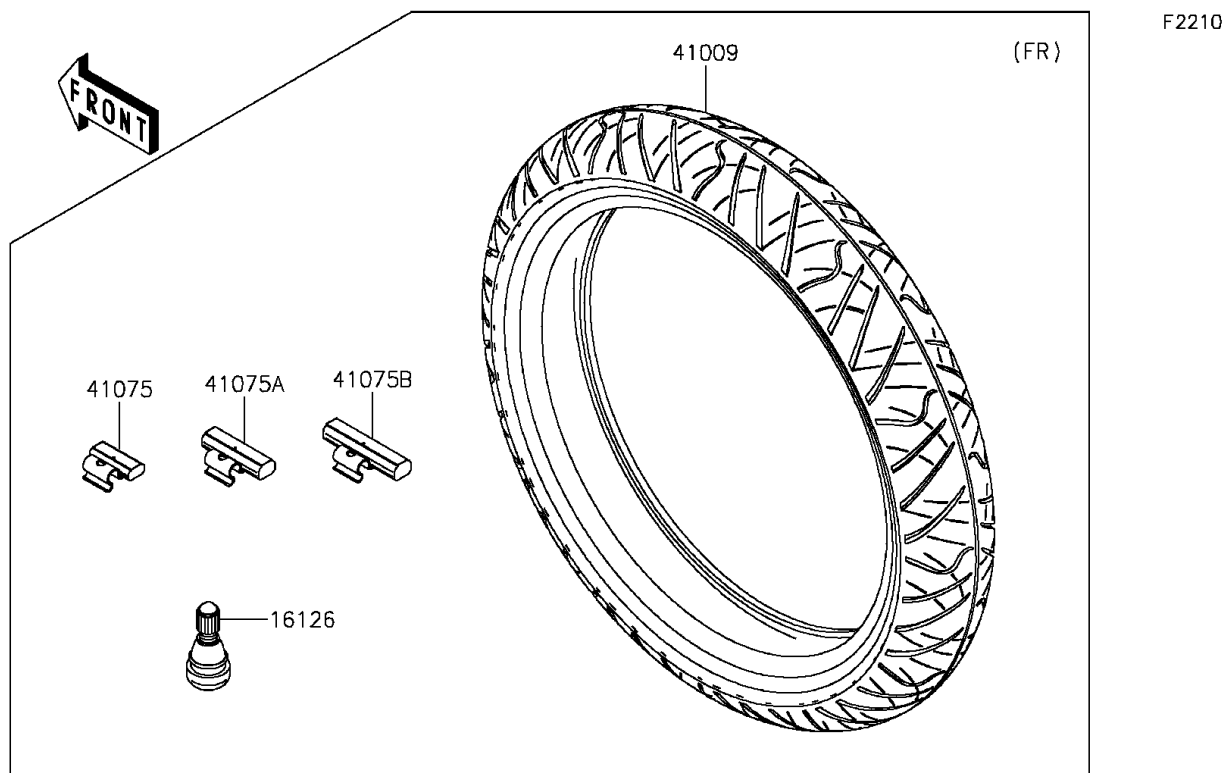

2015 NINJA® 300 PARTS DIAGRAM

Tires

2015 NINJA® 300 PARTS LIST

Tires

ITEM NAME	PART NUMBER	QUANTITY
VALVE,TIRE (Ref # 16126)	16126-1140	1
TIRE,FR,110/70-17 54S,RX-01F (Ref # 41009)	41009-0570	1
TIRE,RR,140/70-17 66S,RX-01R (Ref # 41009A)	41009-0571	1
BALANCER-WHEEL,10G,SILVER (Ref # 41075)	41075-0007	1
BALANCER-WHEEL,20G,SILVER (Ref # 41075A)	41075-0008	1
BALANCER-WHEEL,30G,SILVER (Ref # 41075B)	41075-0009	1