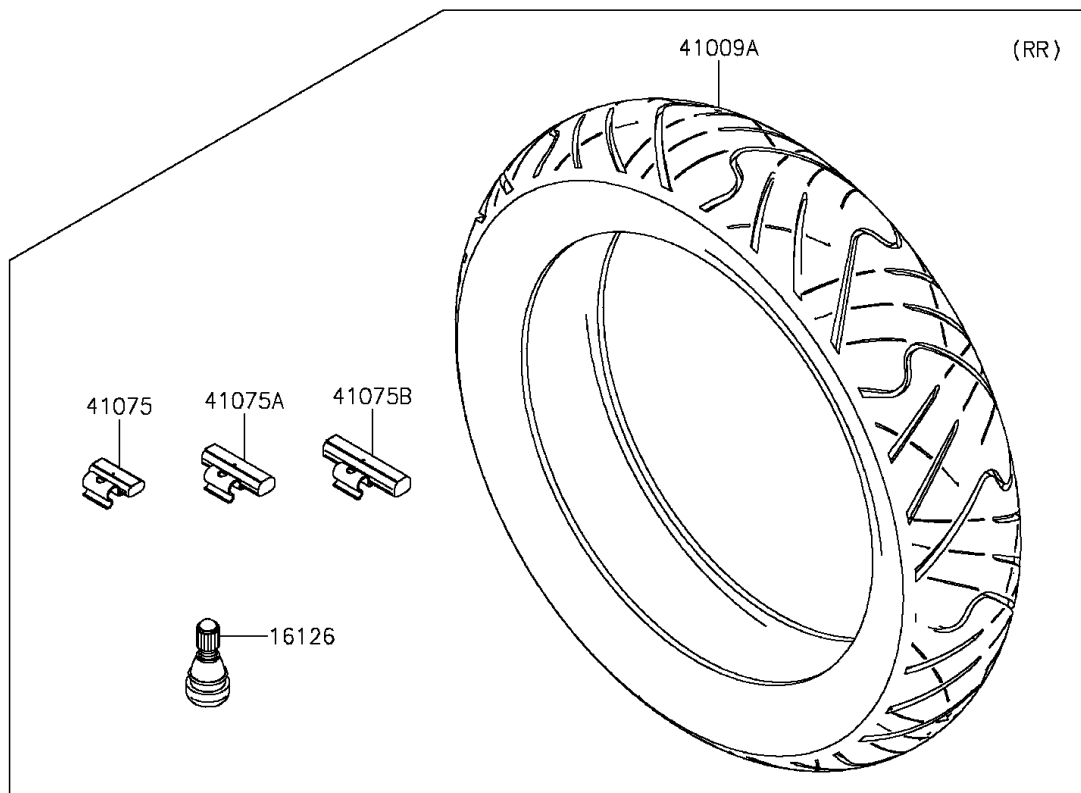

2015 NINJA® 300 PARTS DIAGRAM

Tires

2015 NINJA® 300 PARTS LIST

Tires

ITEM NAME	PART NUMBER	QUANTITY
VALVE,TIRE (Ref # 16126)	16126-1140	1
TIRE,FR,110/70-17 54S,RX-01F (Ref # 41009)	41009-0570	1
TIRE,RR,140/70-17 66S,RX-01R (Ref # 41009A)	41009-0571	1
BALANCER-WHEEL,10G,SILVER (Ref # 41075)	41075-0007	1
BALANCER-WHEEL,20G,SILVER (Ref # 41075A)	41075-0008	1
BALANCER-WHEEL,30G,SILVER (Ref # 41075B)	41075-0009	1