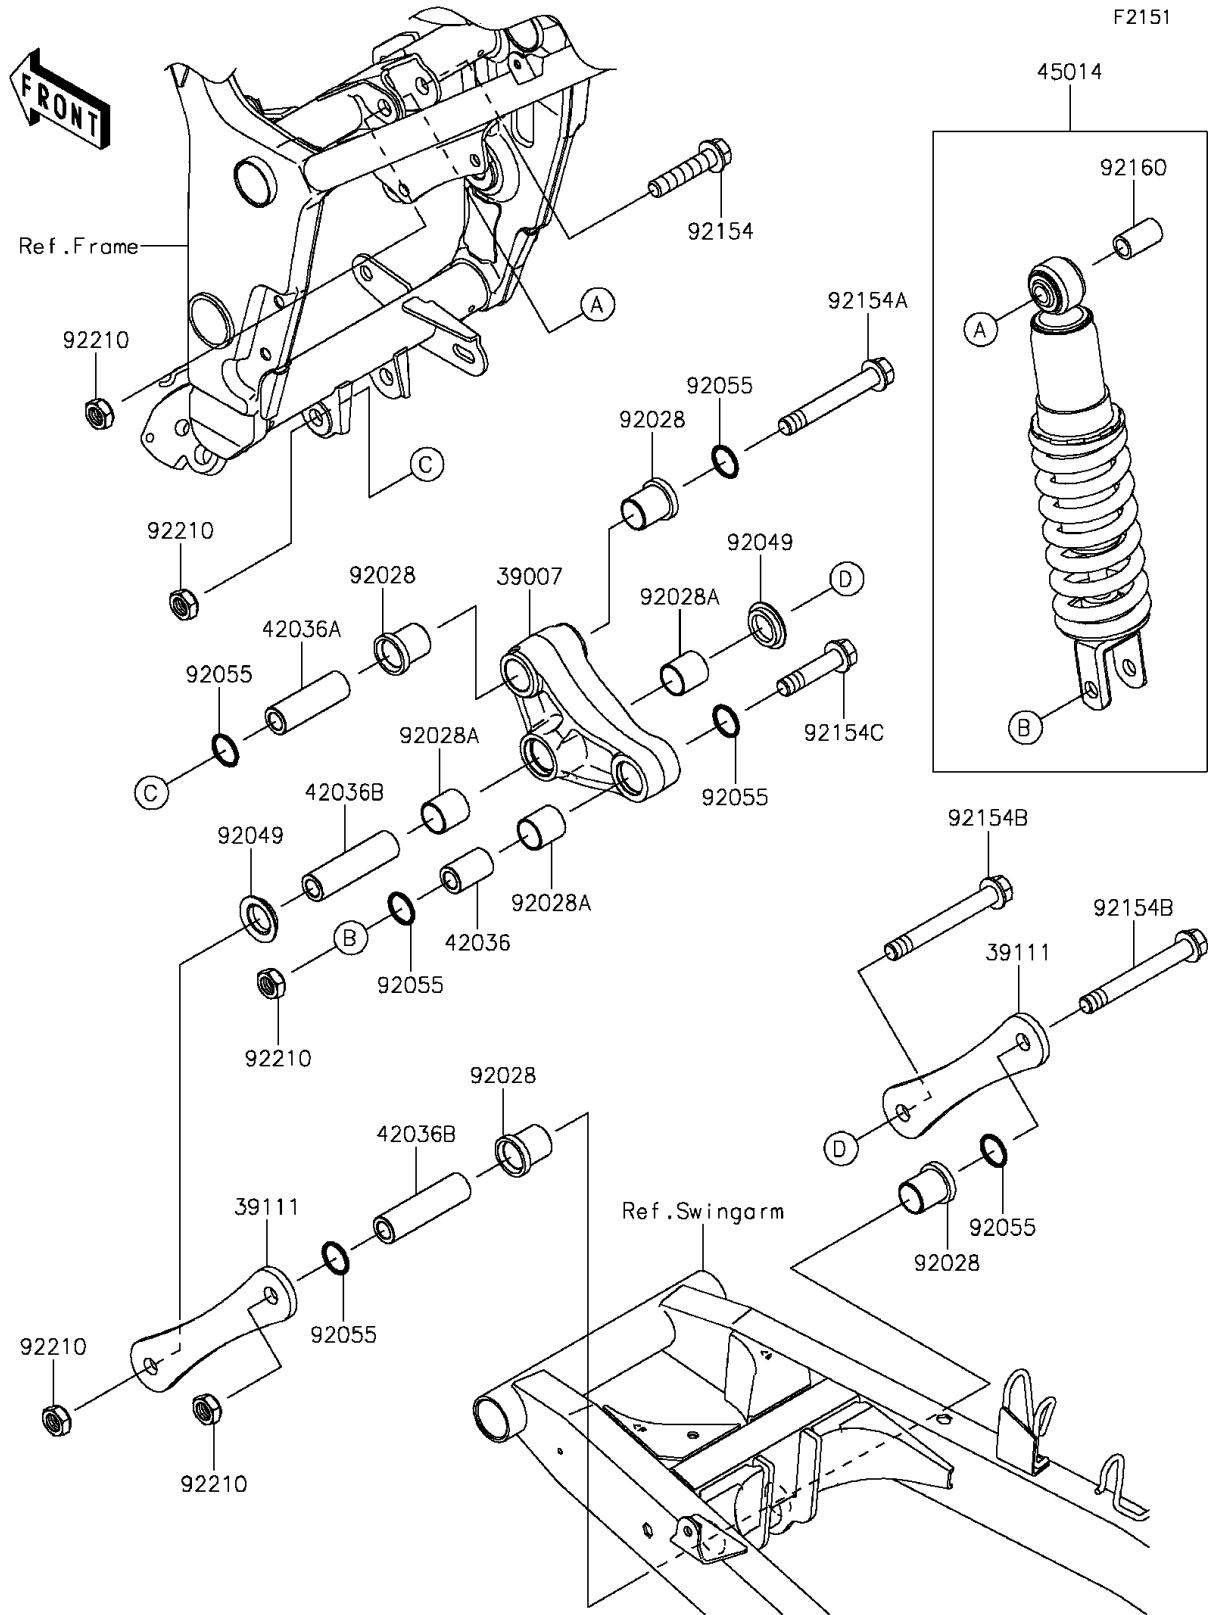

## 2015 NINJA® 300 PARTS DIAGRAM

Suspension/Shock Absorber

## 2015 NINJA® 300 PARTS LIST

Suspension/Shock Absorber

ITEM NAME	PART NUMBER	QUANTITY
ARM-SUSP,UNI TRAK (Ref # 39007)	39007-0355	1
ROD-TIE,SUSPENSION (Ref # 39111)	39111-0076	1
SLEEVE,12.1X20X32 (Ref # 42036)	42036-1077	1
SLEEVE,ARM,FR (Ref # 42036A)	42036-1078	1
SLEEVE,12.1X20X74 (Ref # 42036B)	42036-1102	1
SHOCKABSORBER,BLACK+BLACK (Ref # 45014)	45014-0438-37S	1
BUSHING (Ref # 92028)	92028-1597	1
BUSHING (Ref # 92028A)	92028-1598	1
SEAL-OIL,ARM (Ref # 92049)	92049-1109	1
RING-O,19.8X2.2 (Ref # 92055)	92055-0732	1
BOLT,FLANGED,12X55 (Ref # 92154)	92154-0362	1
BOLT,FLANGED,12X86 (Ref # 92154A)	92154-0940	1
BOLT,FLANGED,12X98 (Ref # 92154B)	92154-0941	1
BOLT,FLANGED,12X52 (Ref # 92154C)	92154-0942	1
DAMPER,SHOCKABSORBER (Ref # 92160)	92160-1161	1
NUT,LOCK,12MM (Ref # 92210)	92210-1247	1