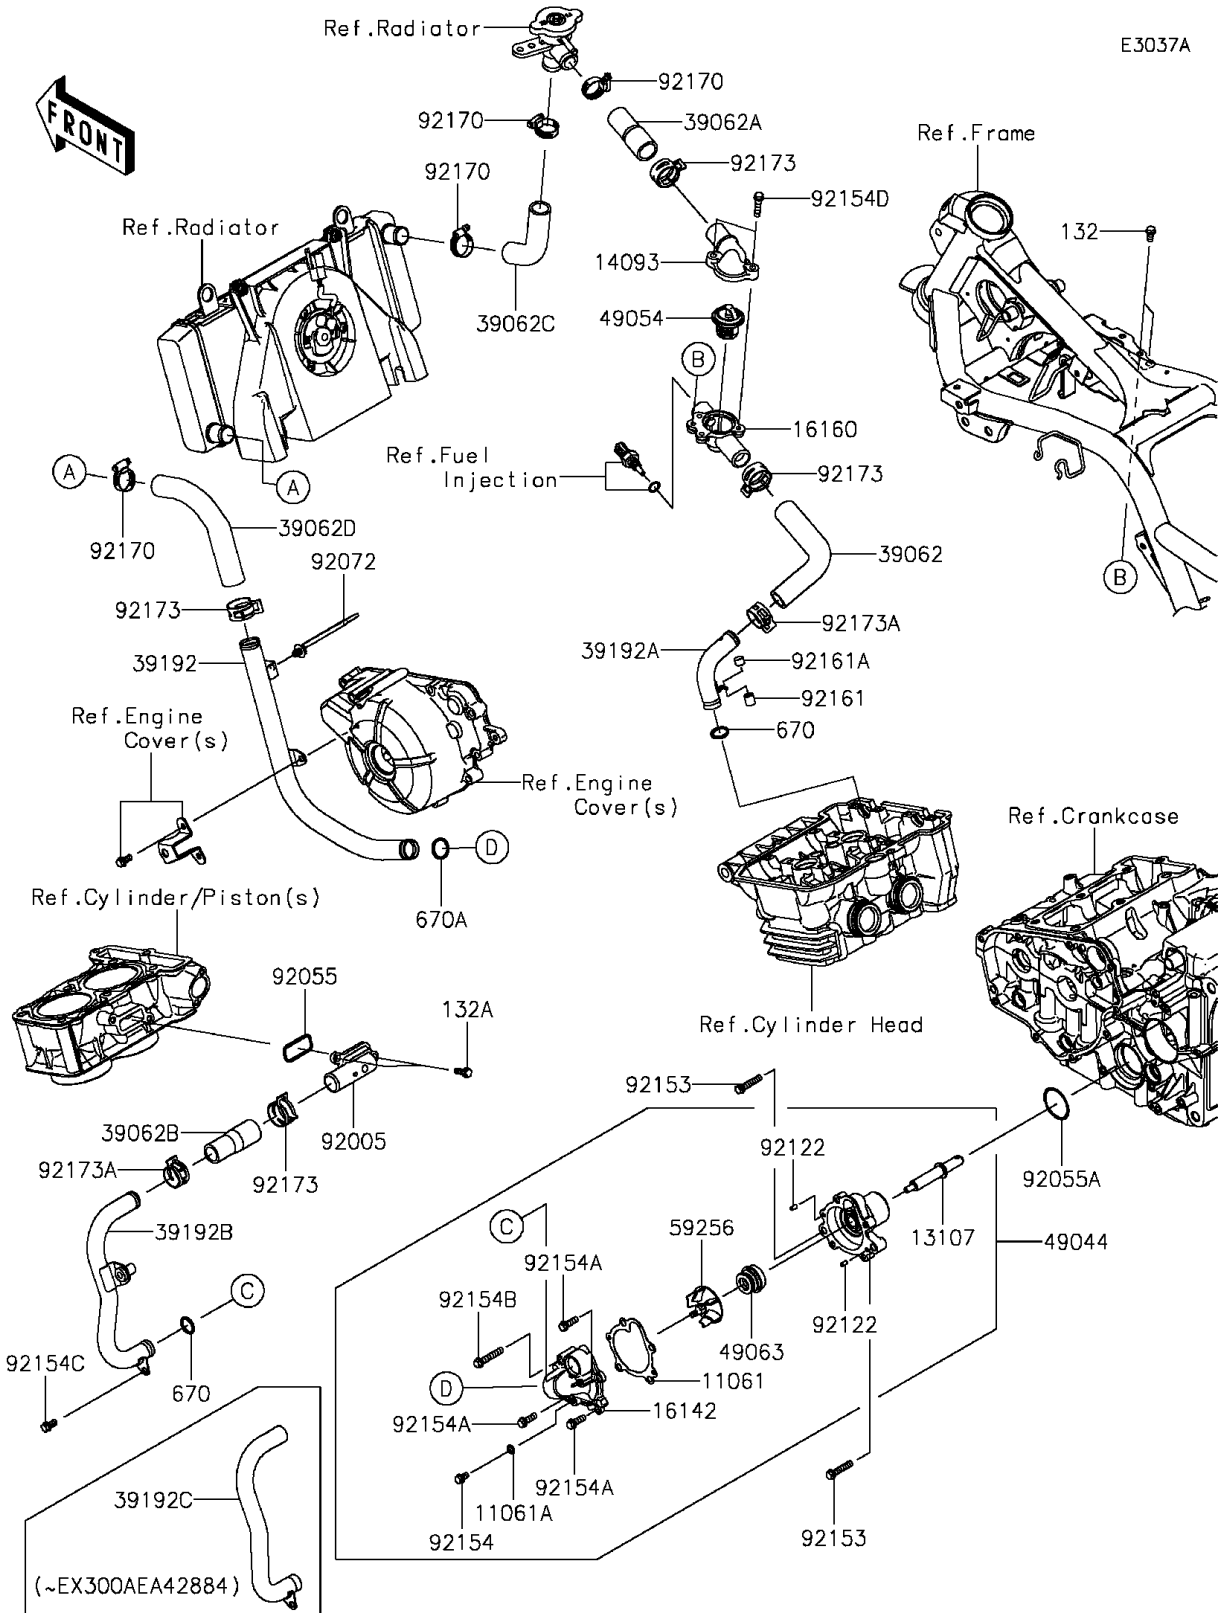

2015 NINJA® 300 PARTS DIAGRAM

Water Pipe(EX300AEA39568-)

2015 NINJA® 300 PARTS LIST

Water Pipe(EX300AEA39568-)

ITEM NAME	PART NUMBER	QUANTITY
BOLT-FLANGED-SMALL,6X14 (Ref # 132)	132BA0614	1
BOLT-FLANGED-SMALL,6X16 (Ref # 132A)	132BA0616	1
O RING,16MM (Ref # 670)	670B2016	1
GASKET (Ref # 11061)	11061-0795	1
GASKET,DRAIN (Ref # 11061A)	11061-0875	1
SHAFT (Ref # 13107)	13107-0742	1
COVER,THERMOSTAT (Ref # 14093)	14093-0224	1
COVER-PUMP (Ref # 16142)	16142-0708	1
BODY,THERMO.,LWR (Ref # 16160)	16160-0762	1
HOSE-COOLING,THERMO.-HEAD (Ref # 39062)	39062-0691	1
HOSE-COOLING,THERMO.-CAP (Ref # 39062A)	39062-0692	1
HOSE-COOLING,W/P-CYLINDER (Ref # 39062B)	39062-0693	1
HOSE-COOLING,RAD.-CAP (Ref # 39062C)	39062-0694	1
HOSE-COOLING,RAD.-W/P (Ref # 39062D)	39062-0695	1
PIPE-WATER,RAD.-W/P (Ref # 39192)	39192-0564	1
PIPE-WATER (Ref # 39192A)	39192-0590	1
PIPE-WATER,W/P-CYLINDER (Ref # 39192B)	39192-0600	1
PIPE-WATER,W/P-CYLINDER (Ref # 39192C)	39192-0603	1
PUMP-WATER (Ref # 49044)	49044-0554	1
THERMOSTAT (Ref # 49054)	49054-1056	1
SEAL-MECHANICAL,WATER (Ref # 49063)	49063-1055	1
IMPELLER (Ref # 59256)	59256-0554	1
FITTING,CYLINDER (Ref # 92005)	92005-0777	1
RING-O,2.4MM (Ref # 92055)	92055-0735	1
RING-O,34.4X3.1 (Ref # 92055A)	92055-0736	1
BAND (Ref # 92072)	92072-1414	1
ROLLER,4X8 (Ref # 92122)	92122-0557	1
BOLT,6X30 (Ref # 92153)	92153-0832	1
BOLT,FLANGED,6X10 (Ref # 92154)	92154-0950	1

2015 NINJA® 300 PARTS LIST

Water Pipe(EX300AEA39568-)

ITEM NAME	PART NUMBER	QUANTITY
BOLT,FLANGED-SMALL,6X18 (Ref # 92154A)	92154-1062	1
BOLT,FLANGED-SMALL,6X35 (Ref # 92154B)	92154-1063	1
BOLT,FLANGED,6X12 (Ref # 92154C)	92154-1140	1
BOLT,FLANGED,6X25 (Ref # 92154D)	92154-1212	1
DAMPER,10X11.5 (Ref # 92161)	92161-0690	1
DAMPER,10X7.5 (Ref # 92161A)	92161-0691	1
CLAMP,COOLING HOSE (Ref # 92170)	92170-1033	1
CLAMP (Ref # 92173)	92173-1416	1
CLAMP (Ref # 92173A)	92173-1417	1
O RING,18MM (Ref # 670A)	670B2018	1