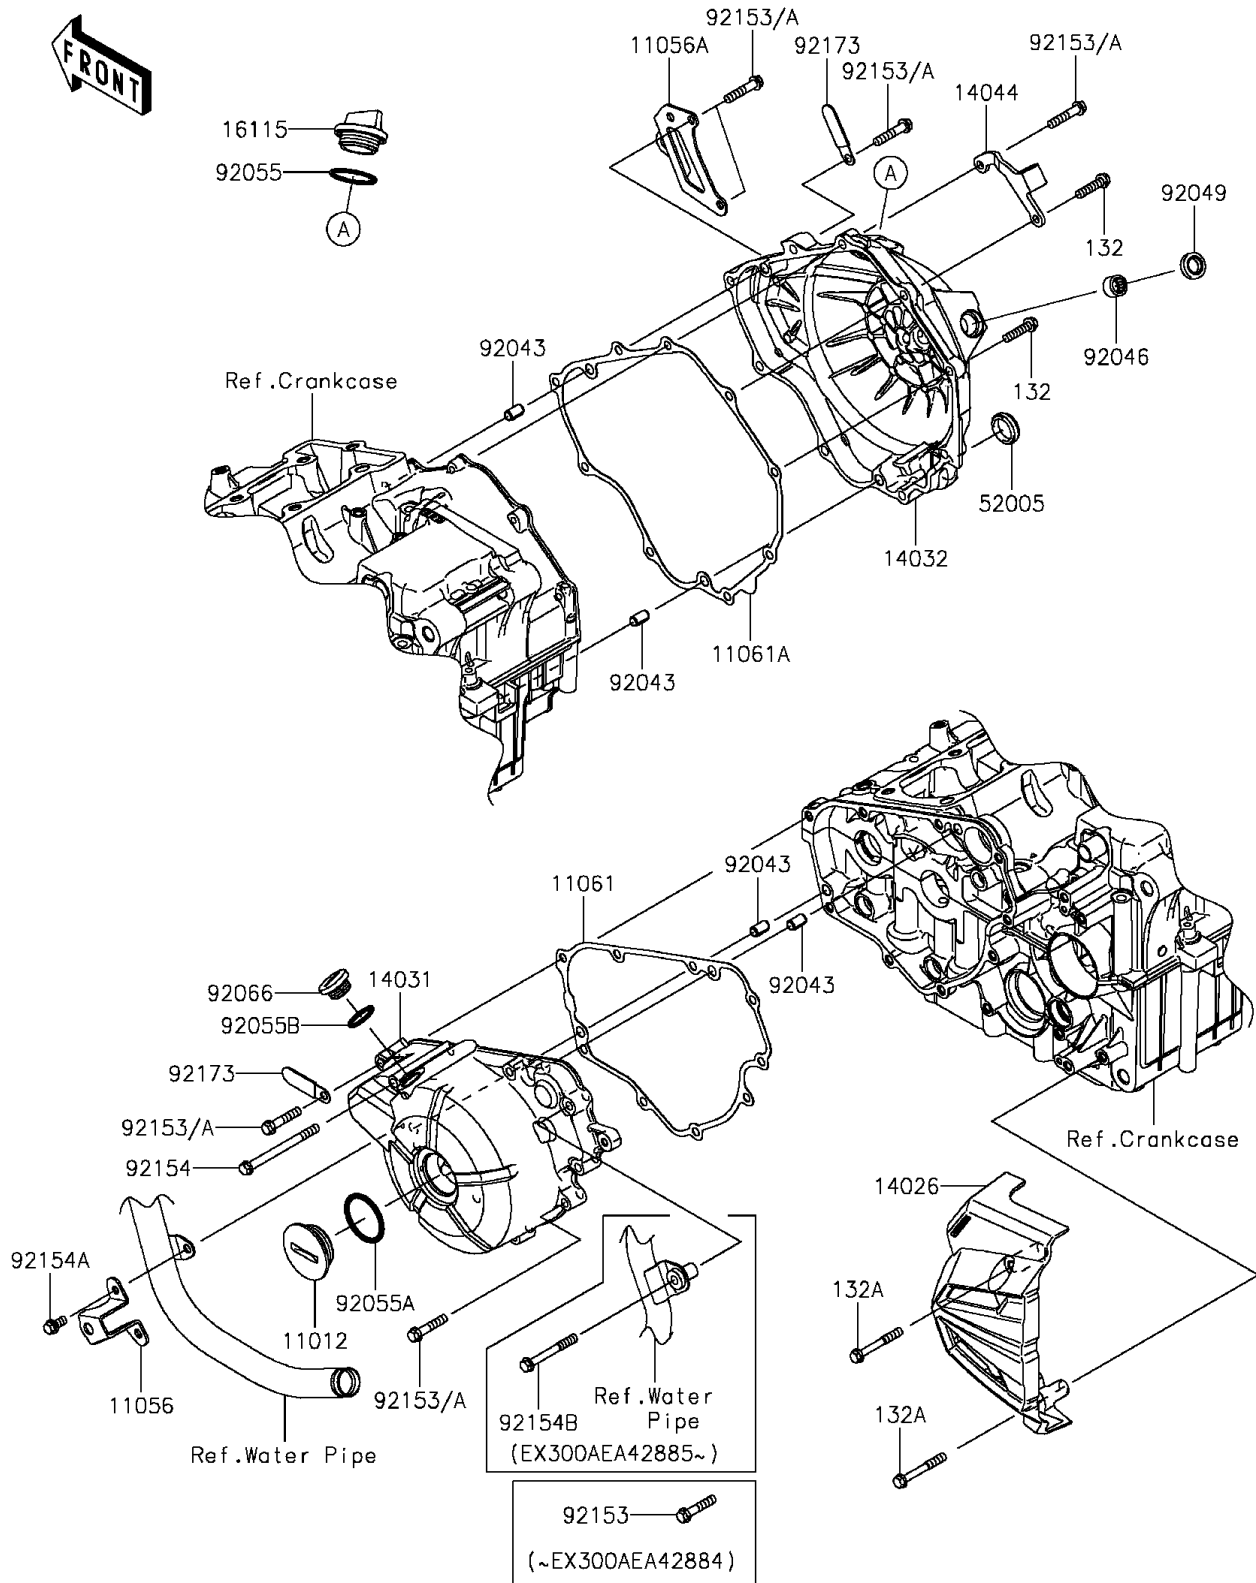

2015 NINJA® 300 PARTS DIAGRAM

Engine Cover(s)

E1431

2015 NINJA® 300 PARTS LIST

Engine Cover(s)

ITEM NAME	PART NUMBER	QUANTITY
BOLT-FLANGED-SMALL,6X25 (Ref # 132)	132BB0625	1
BOLT-FLANGED-SMALL,6X45 (Ref # 132A)	132BB0645	1
CAP (Ref # 11012)	11012-1362	1
BRACKET (Ref # 11056)	11056-1637	1
BRACKET (Ref # 11056A)	11056-1638	1
GASKET,GENERATOR COVER (Ref # 11061)	11061-0793	1
GASKET,CLUTCH COVER (Ref # 11061A)	11061-0854	1
COVER-CHAIN (Ref # 14026)	14026-0096	1
COVER-GENERATOR (Ref # 14031)	14031-0562	1
COVER-CLUTCH (Ref # 14032)	14032-0579	1
HOLDER-CABLE (Ref # 14044)	14044-0049	1
CAP-OIL FILLER (Ref # 16115)	16115-1068	1
GAUGE,OIL LEVEL (Ref # 52005)	52005-1009	1
PIN,6.2X8X14 (Ref # 92043)	92043-1263	1
BEARING-NEEDLE,HK1210FM (Ref # 92046)	92046-0034	1
SEAL-OIL (Ref # 92049)	92049-1560	1
RING-O,31.5X2.6 (Ref # 92055)	92055-049	1
RING-O,39.4X3.1 (Ref # 92055A)	92055-0734	1
RING-O,20X2 (Ref # 92055B)	92055-1146	1
PLUG (Ref # 92066)	92066-0748	1
BOLT,6X30 (Ref # 92153)	92153-0832	2
BOLT,FLANGED-SMALL,6X75 (Ref # 92154)	92154-0960	1
BOLT,FLANGED,6X12 (Ref # 92154A)	92154-1140	1
BOLT,FLANGED,6X50 (Ref # 92154B)	92154-1871	1
CLAMP,L=45 (Ref # 92173)	92173-0194	1