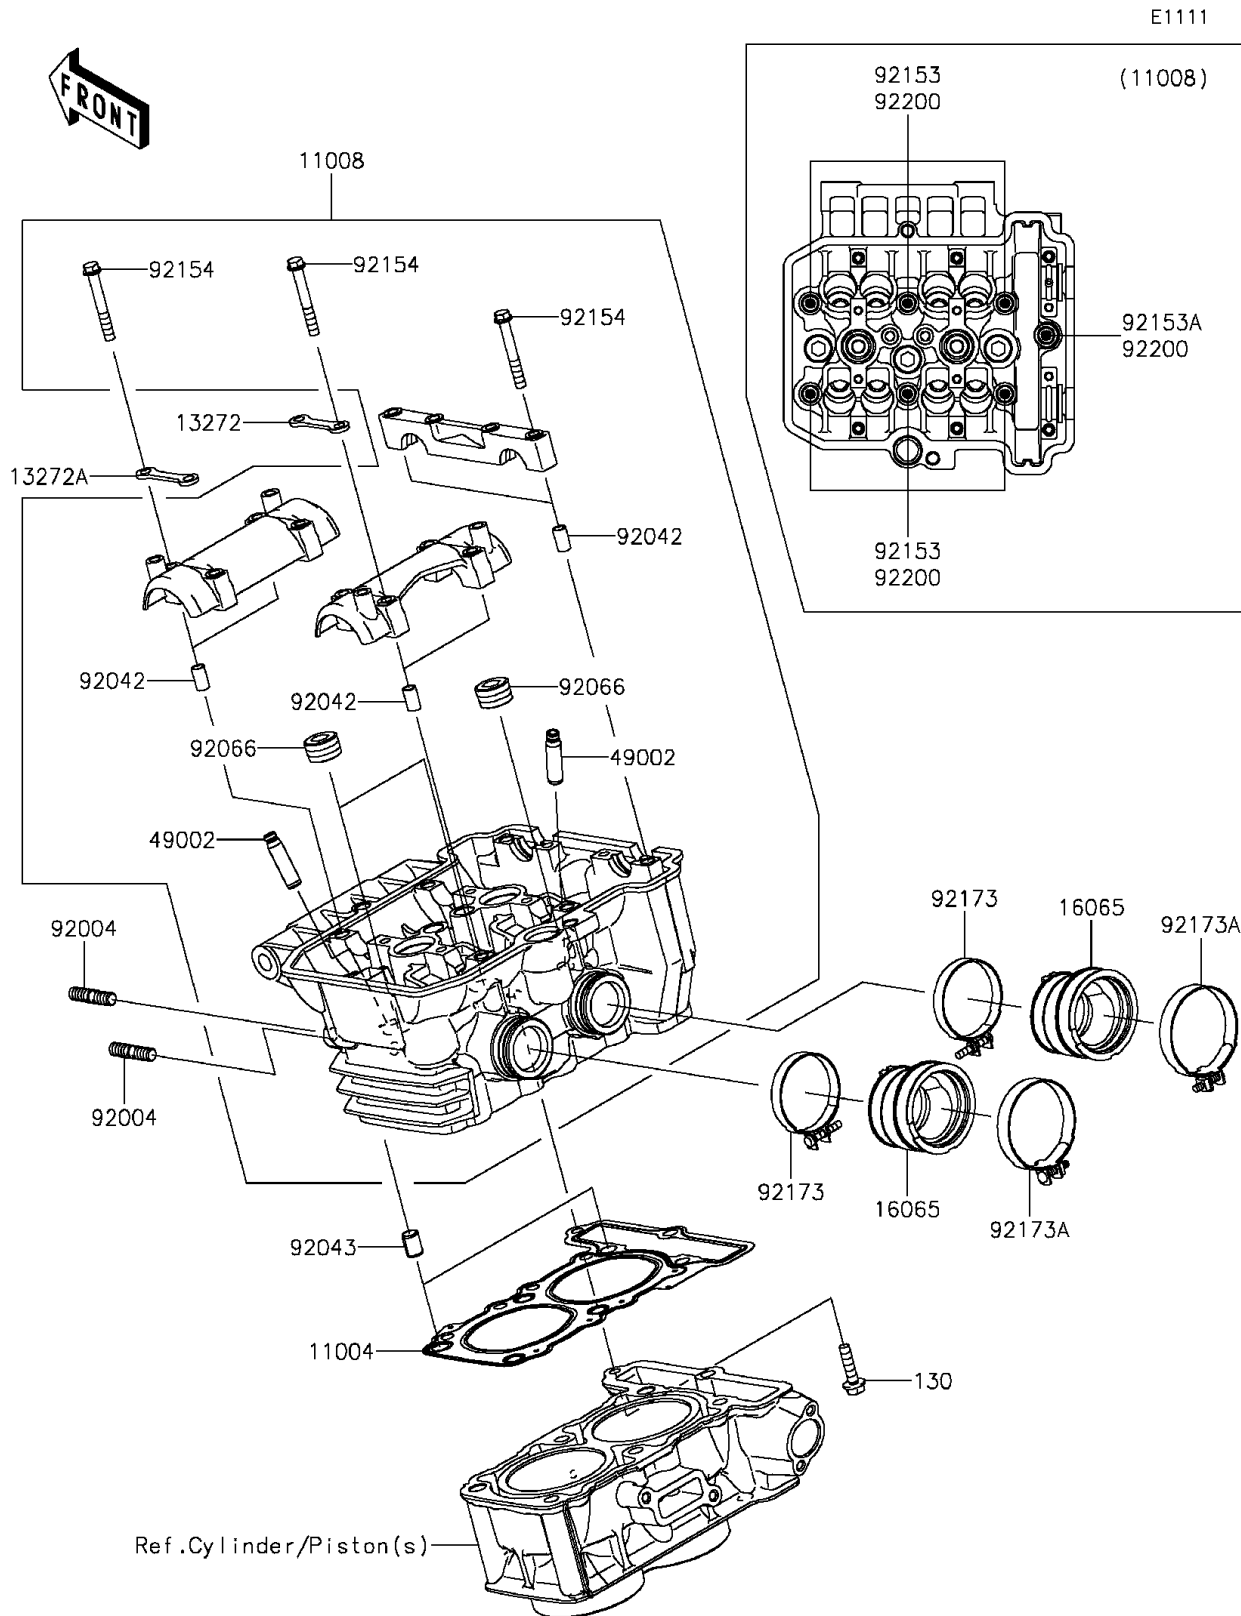

2015 NINJA® 300 PARTS DIAGRAM

Cylinder Head

2015 NINJA® 300 PARTS LIST

Cylinder Head

ITEM NAME	PART NUMBER	QUANTITY
BOLT-FLANGED,6X25 (Ref # 130)	130CB0625	1
GASKET-HEAD (Ref # 11004)	11004-0734	1
HEAD-COMP-CYLINDER (Ref # 11008)	11008-0747	1
PLATE,IN (Ref # 13272)	13272-0260	1
PLATE,EX (Ref # 13272A)	13272-0261	1
HOLDER-CARBURETOR (Ref # 16065)	16065-0119	1
GUIDE-VALVE (Ref # 49002)	49002-0009	1
STUD,8X22 (Ref # 92004)	92004-0040	1
PIN,DOWEL,6.3X8X14 (Ref # 92042)	92042-007	1
PIN,8.2X10X14 (Ref # 92043)	92043-1264	1
PLUG,PT1/2X12.5 (Ref # 92066)	92066-0002	1
BOLT,SOCKET,8X146 (Ref # 92153)	92153-1774	1
BOLT,SOCKET,8X115 (Ref # 92153A)	92153-1775	1
BOLT,6X45 (Ref # 92154)	92154-0246	1
CLAMP,47MM (Ref # 92173)	92173-0919	1
CLAMP,53MM (Ref # 92173A)	92173-0956	1
WASHER,8.5X18X1.6 (Ref # 92200)	92200-0860	1