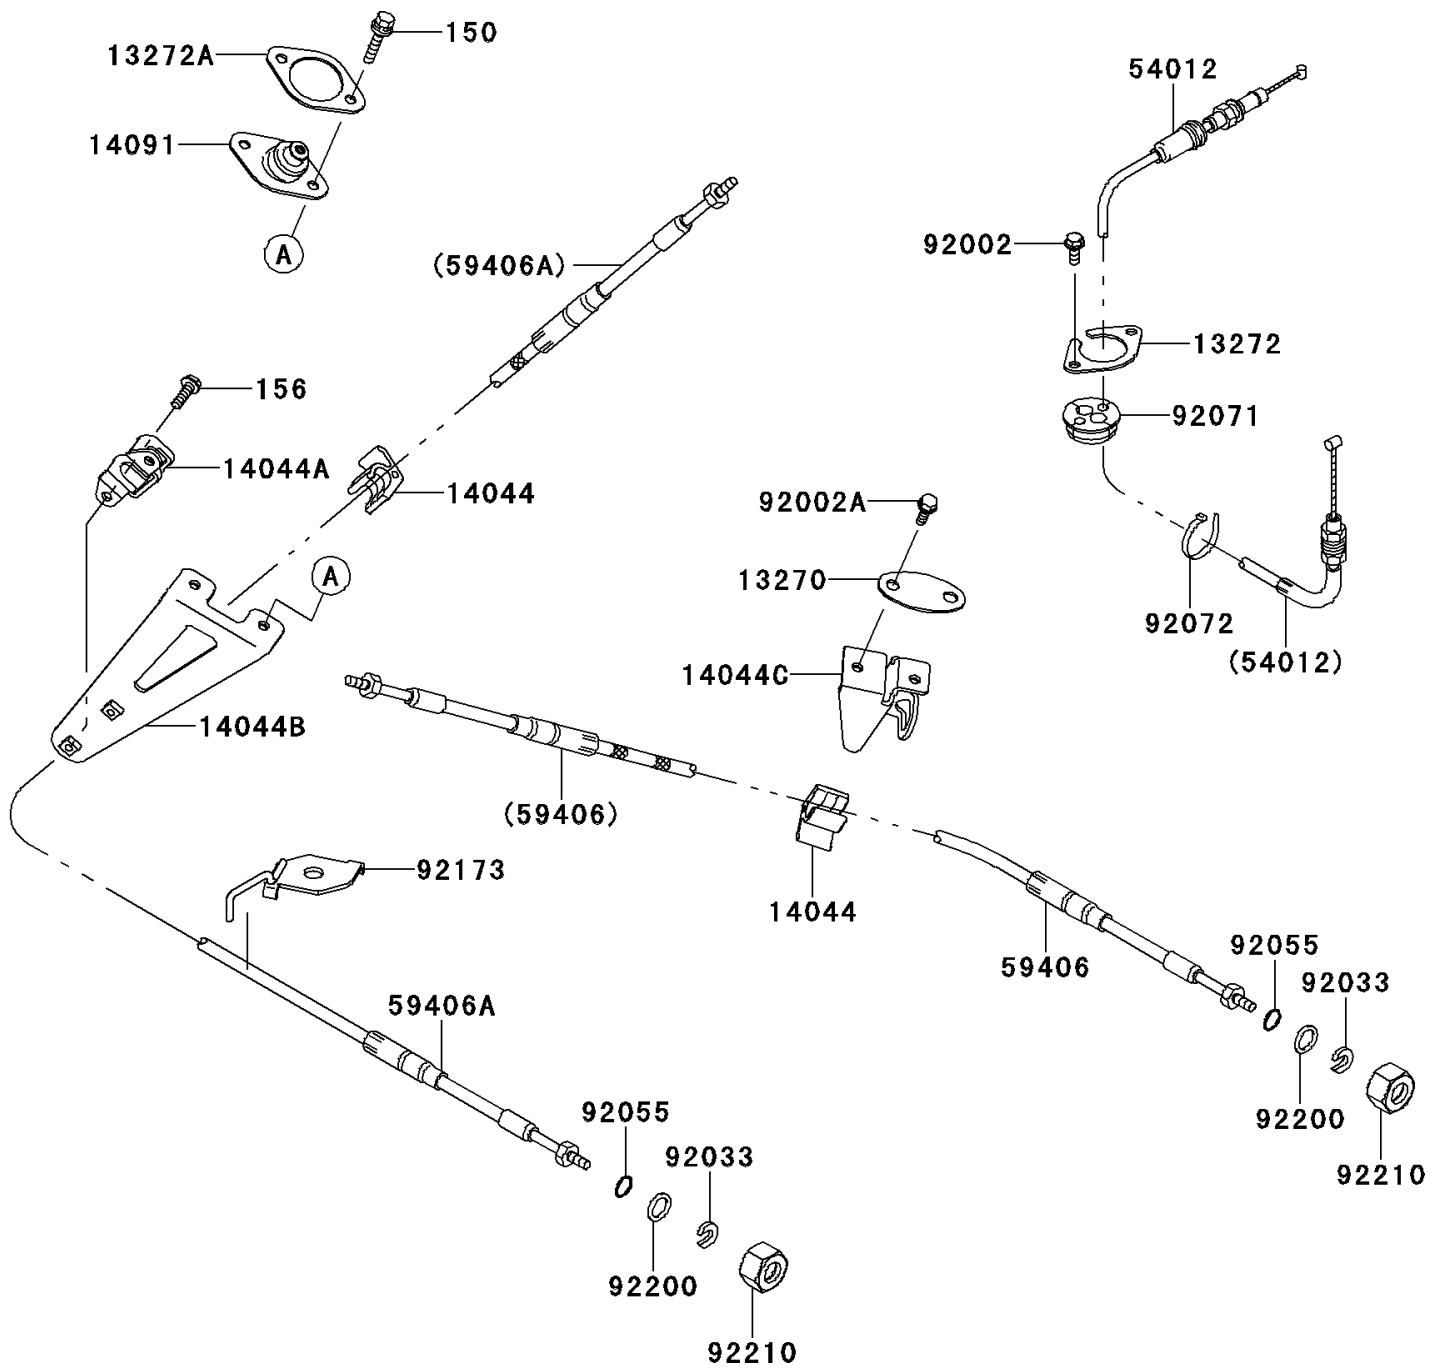

2013 Jet Ski® Ultra® 300X PARTS DIAGRAM

Cables

F3175

2013 Jet Ski® Ultra® 300X PARTS LIST

Cables

ITEM NAME	PART NUMBER	QUANTITY
BOLT-WS,6X25 (Ref # 150)	150R0625	1
BOLT-WP,6X16 (Ref # 156)	156R0616	1
PLATE (Ref # 13270)	13270-3860	1
PLATE (Ref # 13272)	13272-3729	1
PLATE (Ref # 13272A)	13272-3730	1
HOLDER-CABLE (Ref # 14044)	14044-3765	1
HOLDER-CABLE,REVERSE (Ref # 14044A)	14044-3766	1
HOLDER-CABLE,REVERSE (Ref # 14044B)	14044-3767	1
HOLDER-CABLE,STEERING (Ref # 14044C)	14044-3769	1
COVER (Ref # 14091)	14091-3821	1
CABLE-THROTTLE (Ref # 54012)	54012-0592	1
CABLE-STRG (Ref # 59406)	59406-0003	1
CABLE-STRG,REVERSE (Ref # 59406A)	59406-3786	1
BOLT,6X16 (Ref # 92002)	92002-3728	1
BOLT,6X20 (Ref # 92002A)	92002-3755	1
RING-SNAP (Ref # 92033)	92033-3735	1
RING-O (Ref # 92055)	92055-3778	1
GROMMET,HARNESS (Ref # 92071)	92071-3790	1
BAND,L=368.3 (Ref # 92072)	92072-3872	1
CLAMP (Ref # 92173)	92173-3704	1
WASHER,14.5X20X1.5 (Ref # 92200)	92200-3793	1
NUT,22MM (Ref # 92210)	92210-3772	1