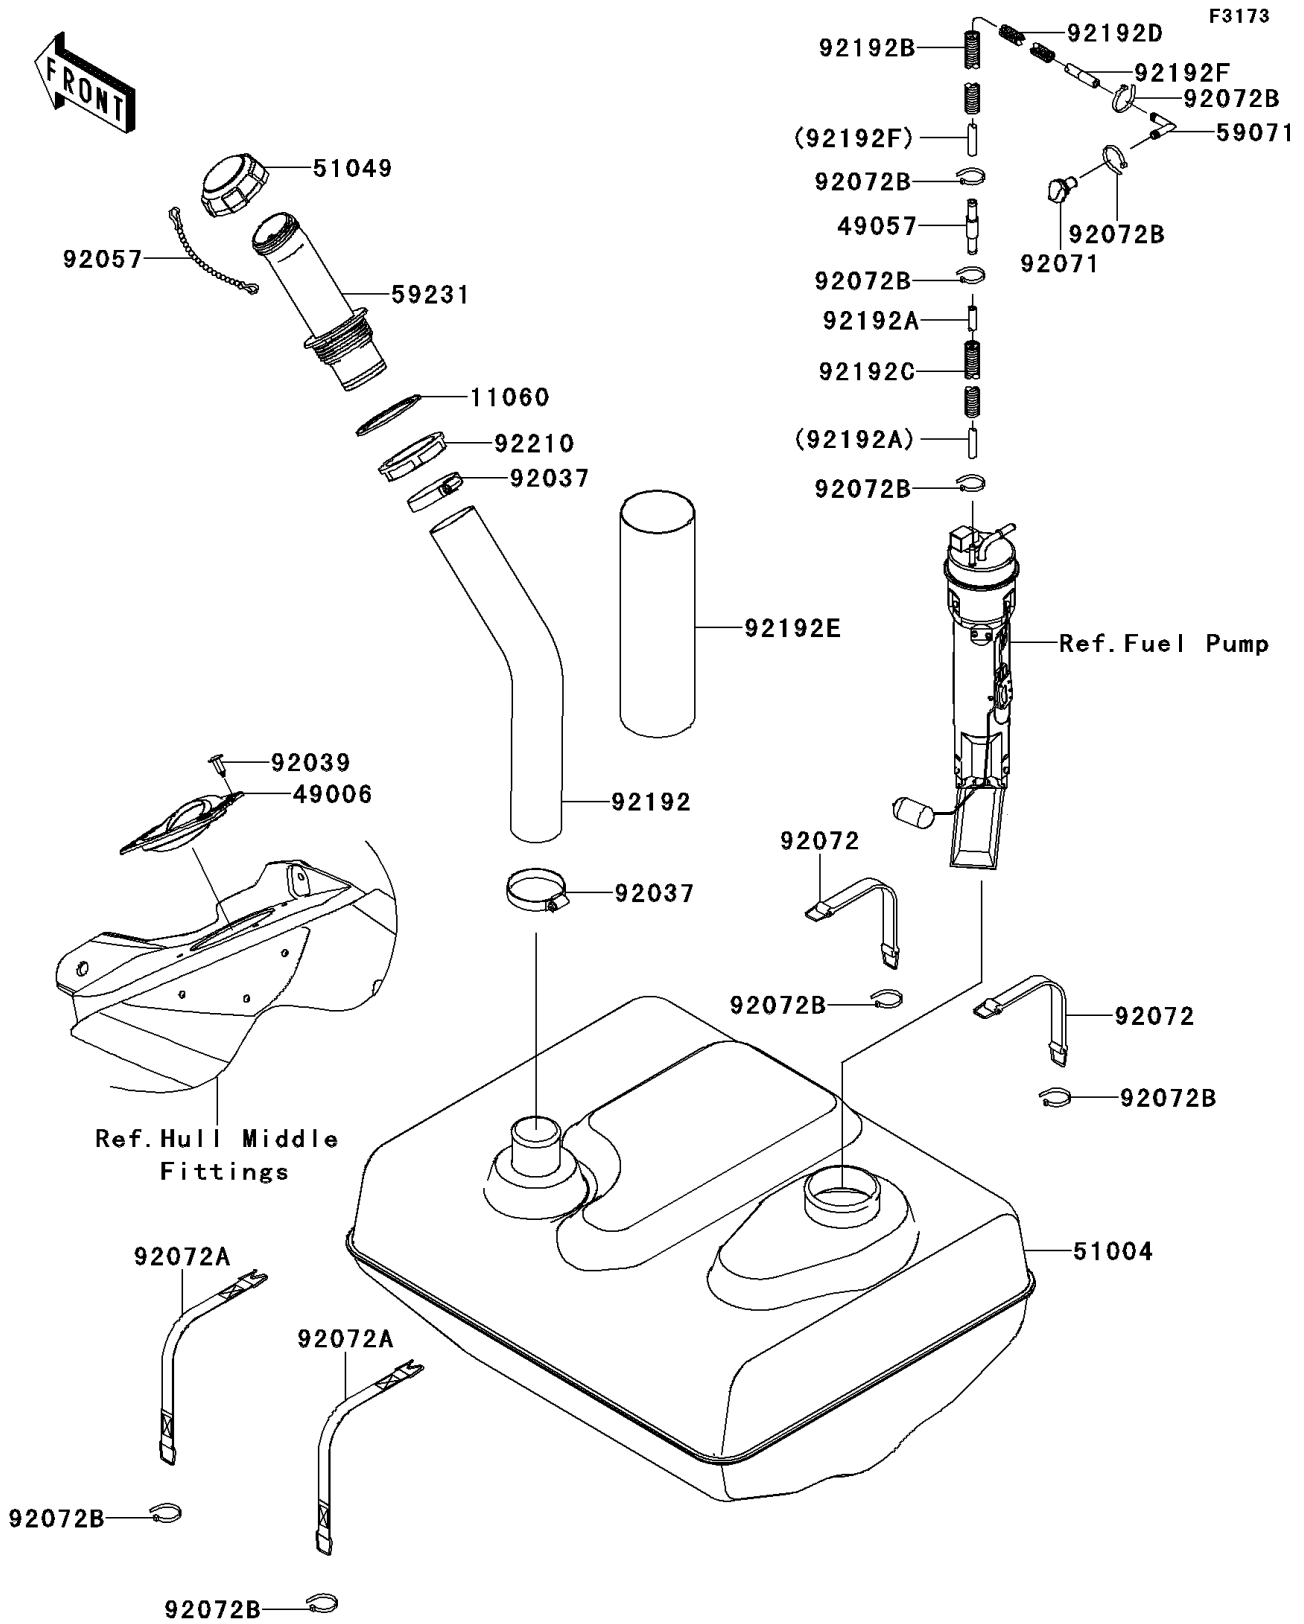

## 2013 Jet Ski® Ultra® 300X PARTS DIAGRAM

Fuel Tank

## 2013 Jet Ski® Ultra® 300X PARTS LIST

Fuel Tank

ITEM NAME	PART NUMBER	QUANTITY
GASKET,FUEL-FILLER (Ref # 11060)	11060-3780	1
BOOT (Ref # 49006)	49006-3719	1
VALVE-RELIEF (Ref # 49057)	49057-3707	1
TANK-FUEL (Ref # 51004)	51004-3749	1
CAP-TANK,FUEL (Ref # 51049)	51049-0713	1
JOINT (Ref # 59071)	59071-3736	1
FILLER,FUEL TANK (Ref # 59231)	59231-3727	1
CLAMP (Ref # 92037)	92037-3738	1
RIVET (Ref # 92039)	92039-3788	1
CHAIN,COVER,L=100 (Ref # 92057)	92057-3704	1
GROMMET (Ref # 92071)	92071-3841	1
BAND (Ref # 92072)	92072-3845	1
BAND (Ref # 92072A)	92072-3847	1
BAND,L=100.08 (Ref # 92072B)	92072-3882	1
TUBE,FUEL TANK-FILLER (Ref # 92192)	92192-1044	1
TUBE,5.8X11X100 (Ref # 92192A)	92192-1103	1
TUBE,CORRUGATED,15.3X20.6X650 (Ref # 92192B)	92192-3748	1
TUBE,CORRUGATED,L=120 (Ref # 92192C)	92192-3749	1
TUBE,CORRUGATED,L=350 (Ref # 92192D)	92192-3788	1
TUBE,86X89X300 (Ref # 92192E)	92192-3822	1
TUBE,5.8X10.8X1000 (Ref # 92192F)	92192-3849	1
NUT,FUEL FILLER (Ref # 92210)	92210-3802	1