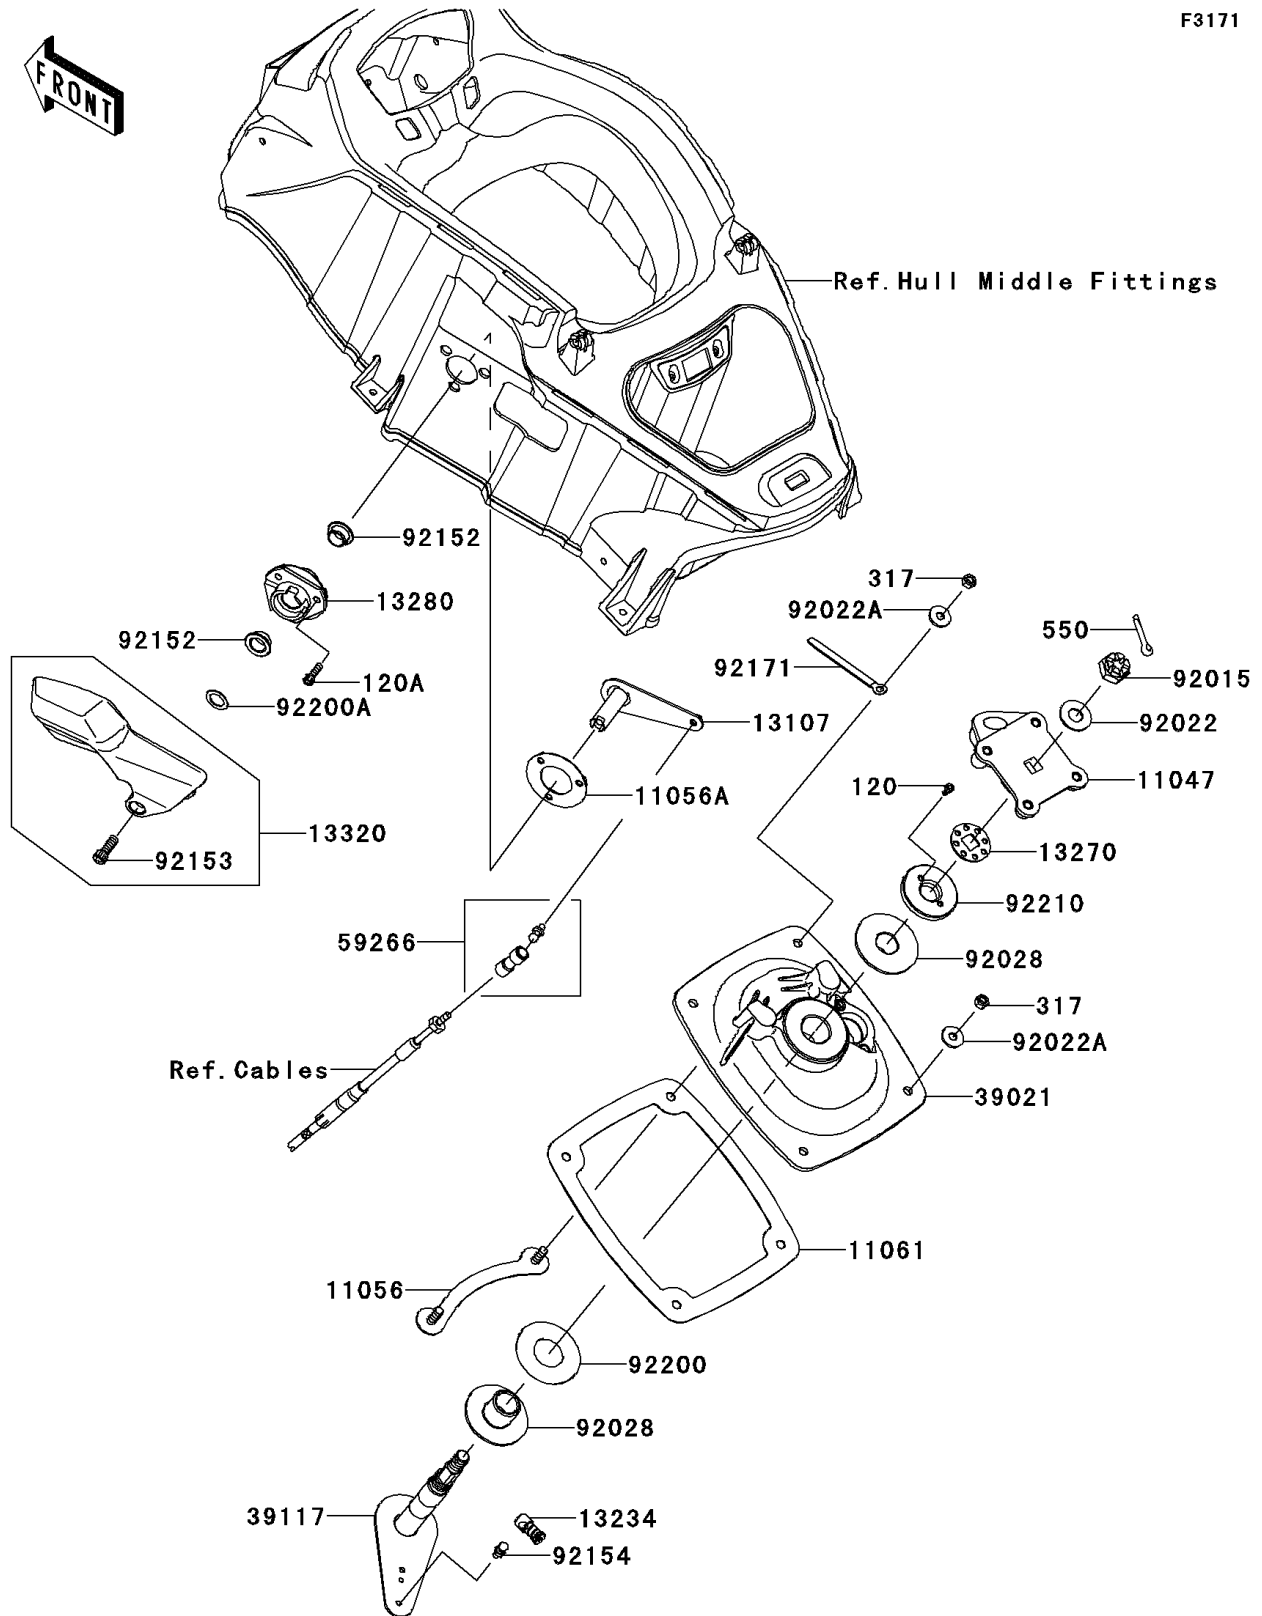

2013 Jet Ski® Ultra® 300X PARTS DIAGRAM

Handle Pole

F3171

2013 Jet Ski® Ultra® 300X PARTS LIST

Handle Pole

ITEM NAME	PART NUMBER	QUANTITY
BOLT-SOCKET,5X10 (Ref # 120)	120R0510	1
BOLT-SOCKET,6X20 (Ref # 120A)	120R0620	1
NUT-HEX-SMALL (Ref # 317)	317R0800	1
PIN-COTTER,3X35 (Ref # 550)	550S3035	1
BRACKET,HANDLE HOLDER (Ref # 11047)	11047-3759	1
BRACKET,HANDLE POLE BRACKET (Ref # 11056)	11056-3712	1
BRACKET (Ref # 11056A)	11056-3713	1
GASKET,HANDLE POLE BRACKET (Ref # 11061)	11061-3739	1
SHAFT (Ref # 13107)	13107-3799	1
SHAFT-COMP (Ref # 13234)	13234-3713	1
PLATE,STEERING NUT (Ref # 13270)	13270-3808	1
HOLDER (Ref # 13280)	13280-3752	1
LEVER-ASSY,REVERSE (Ref # 13320)	13320-3720	1
BRACKET-HANDLE POLE (Ref # 39021)	39021-3716	1
SHAFT-STRG (Ref # 39117)	39117-3715	1
JOINT-BALL (Ref # 59266)	59266-3710	1
NUT,CASTLE,14MM (Ref # 92015)	92015-3805	1
WASHER,15X34X2.0 (Ref # 92022)	92022-3738	1
WASHER,8.4X23X2.5 (Ref # 92022A)	92022-3744	1
BUSHING,STEERING (Ref # 92028)	92028-3748	1
COLLAR (Ref # 92152)	92152-3748	1
BOLT,SOCKET,8X25 (Ref # 92153)	92153-3739	1
BOLT,BALL,6MM (Ref # 92154)	92154-3710	1
CLAMP,L=150 (Ref # 92171)	92171-3717	1
WASHER,32.5X70X2 (Ref # 92200)	92200-3718	1
WASHER,16.5X25X1 (Ref # 92200A)	92200-3800	1
NUT,STEERING SHAFT,22MM (Ref # 92210)	92210-3800	1