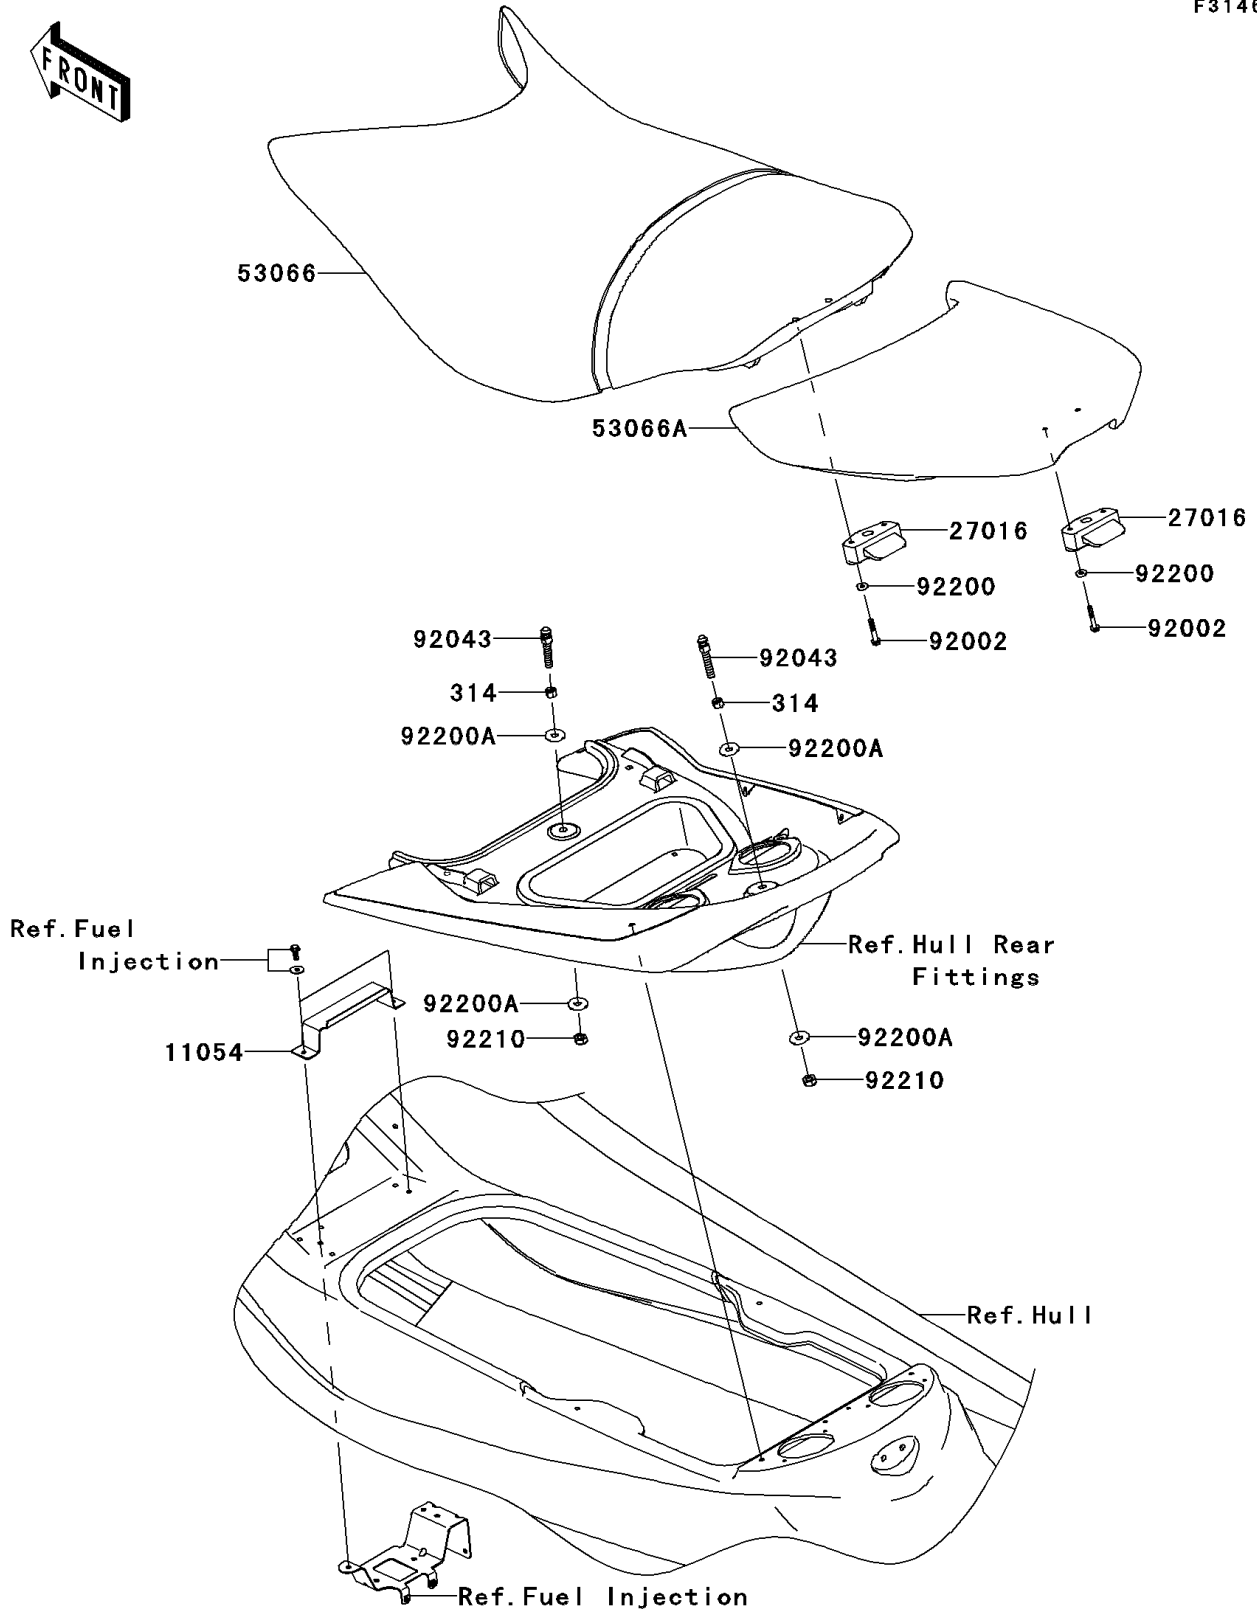

2013 Jet Ski® Ultra® 300X PARTS DIAGRAM

Seat

F3146

2013 Jet Ski® Ultra® 300X PARTS LIST

Seat

ITEM NAME	PART NUMBER	QUANTITY
NUT-HEX-FINE,10MM (Ref # 314)	314R1000	1
BRACKET,FRONT SEAT (Ref # 11054)	11054-3702	1
LOCK-ASSY,SEAT,FR&RR (Ref # 27016)	27016-3758	1
SEAT,FR,LEATHER BLK+BAND BLK (Ref # 53066)	53066-0378-12Y	1
SEAT-ASSY,P.SILVER (Ref # 53066A)	53066-3734-12N	1
BOLT,6X40 (Ref # 92002)	92002-3716	1
PIN (Ref # 92043)	92043-3763	1
WASHER,6.5X16X2.0 (Ref # 92200)	92200-1543	1
WASHER (Ref # 92200A)	92200-3762	1
NUT,LOCK,10MM (Ref # 92210)	92210-3792	1