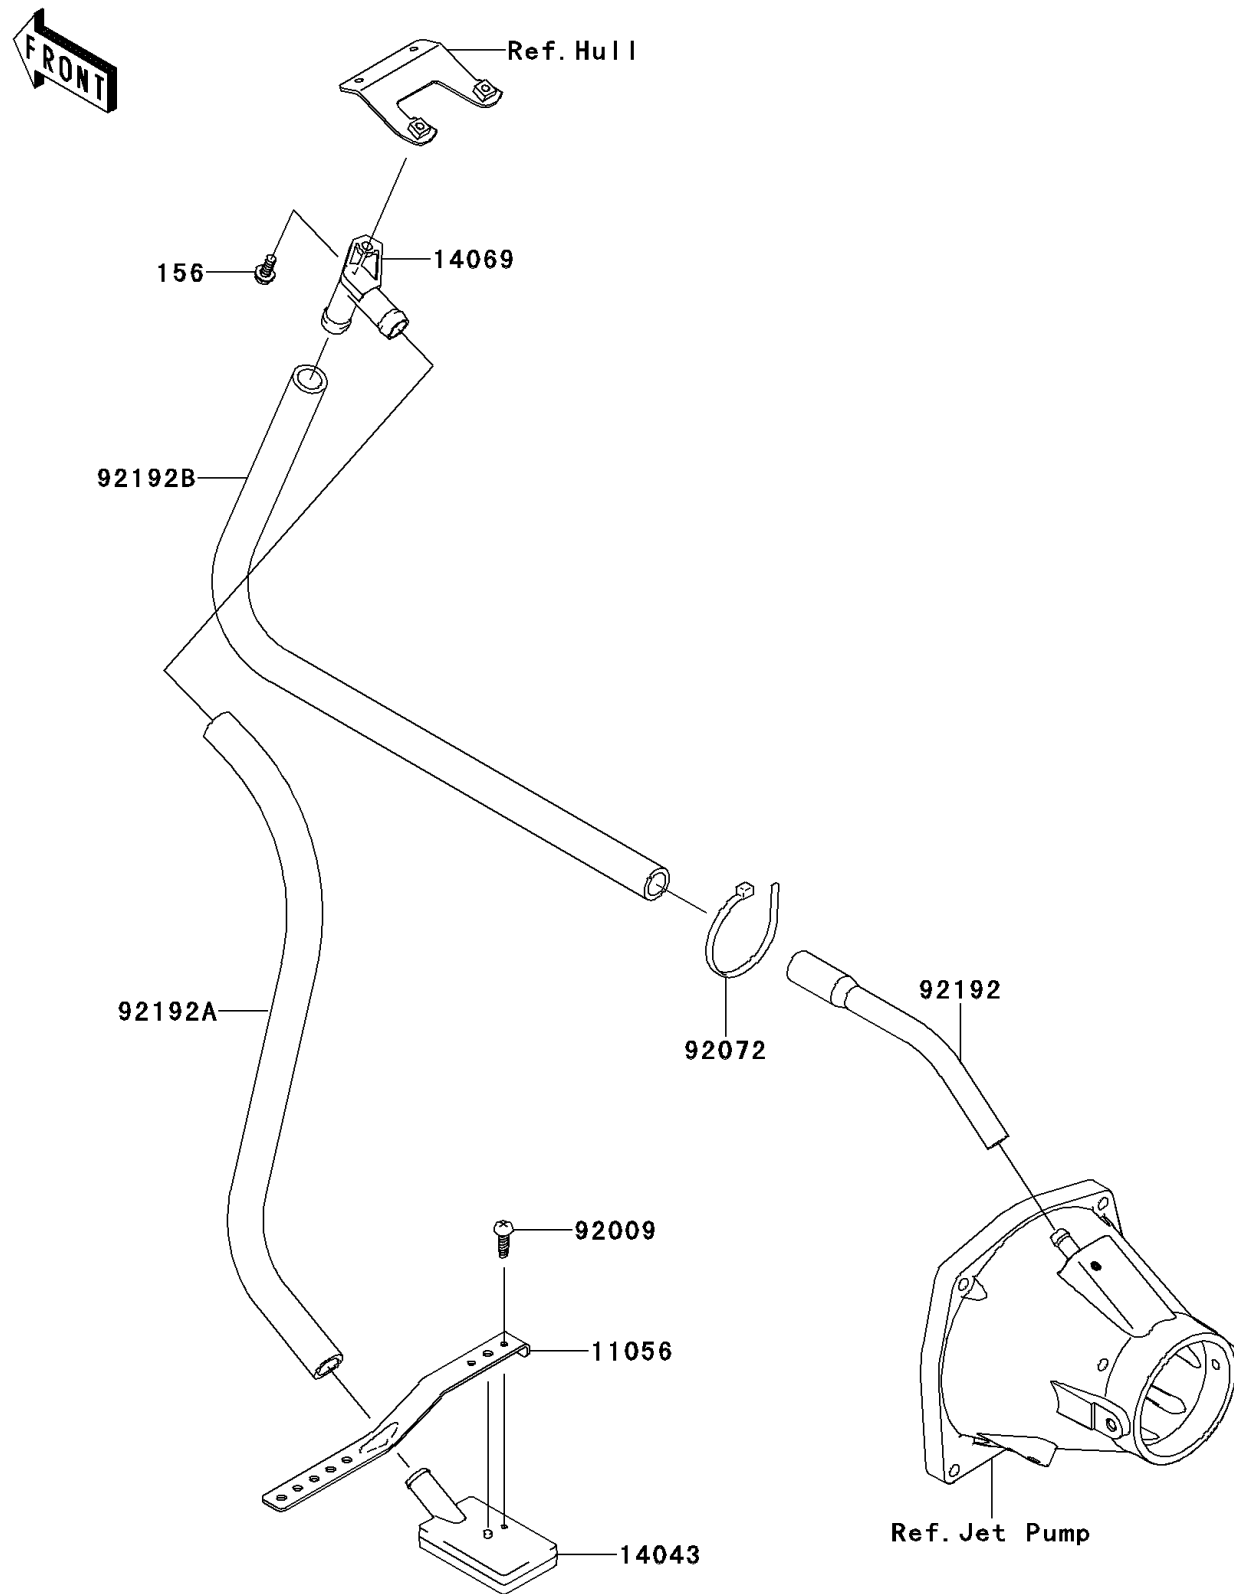

## 2013 Jet Ski® Ultra® 300X PARTS DIAGRAM

Bilge System

F3145

## 2013 Jet Ski® Ultra® 300X PARTS LIST

Bilge System

ITEM NAME	PART NUMBER	QUANTITY
BOLT-WP,6X16 (Ref # 156)	156R0616	1
BRACKET,LH&RH (Ref # 11056)	11056-3721	1
FILTER (Ref # 14043)	14043-3711	1
BREATHER (Ref # 14069)	14069-3708	1
SCREW,TAPPING,4X14 (Ref # 92009)	92009-3762	1
BAND,L=188.85 (Ref # 92072)	92072-0105	1
TUBE,HULL-NOZZLE (Ref # 92192)	92192-3753	1
TUBE,FILTER-BREATHER (Ref # 92192A)	92192-3755	1
TUBE,BREATHER-HULL (Ref # 92192B)	92192-3826	1