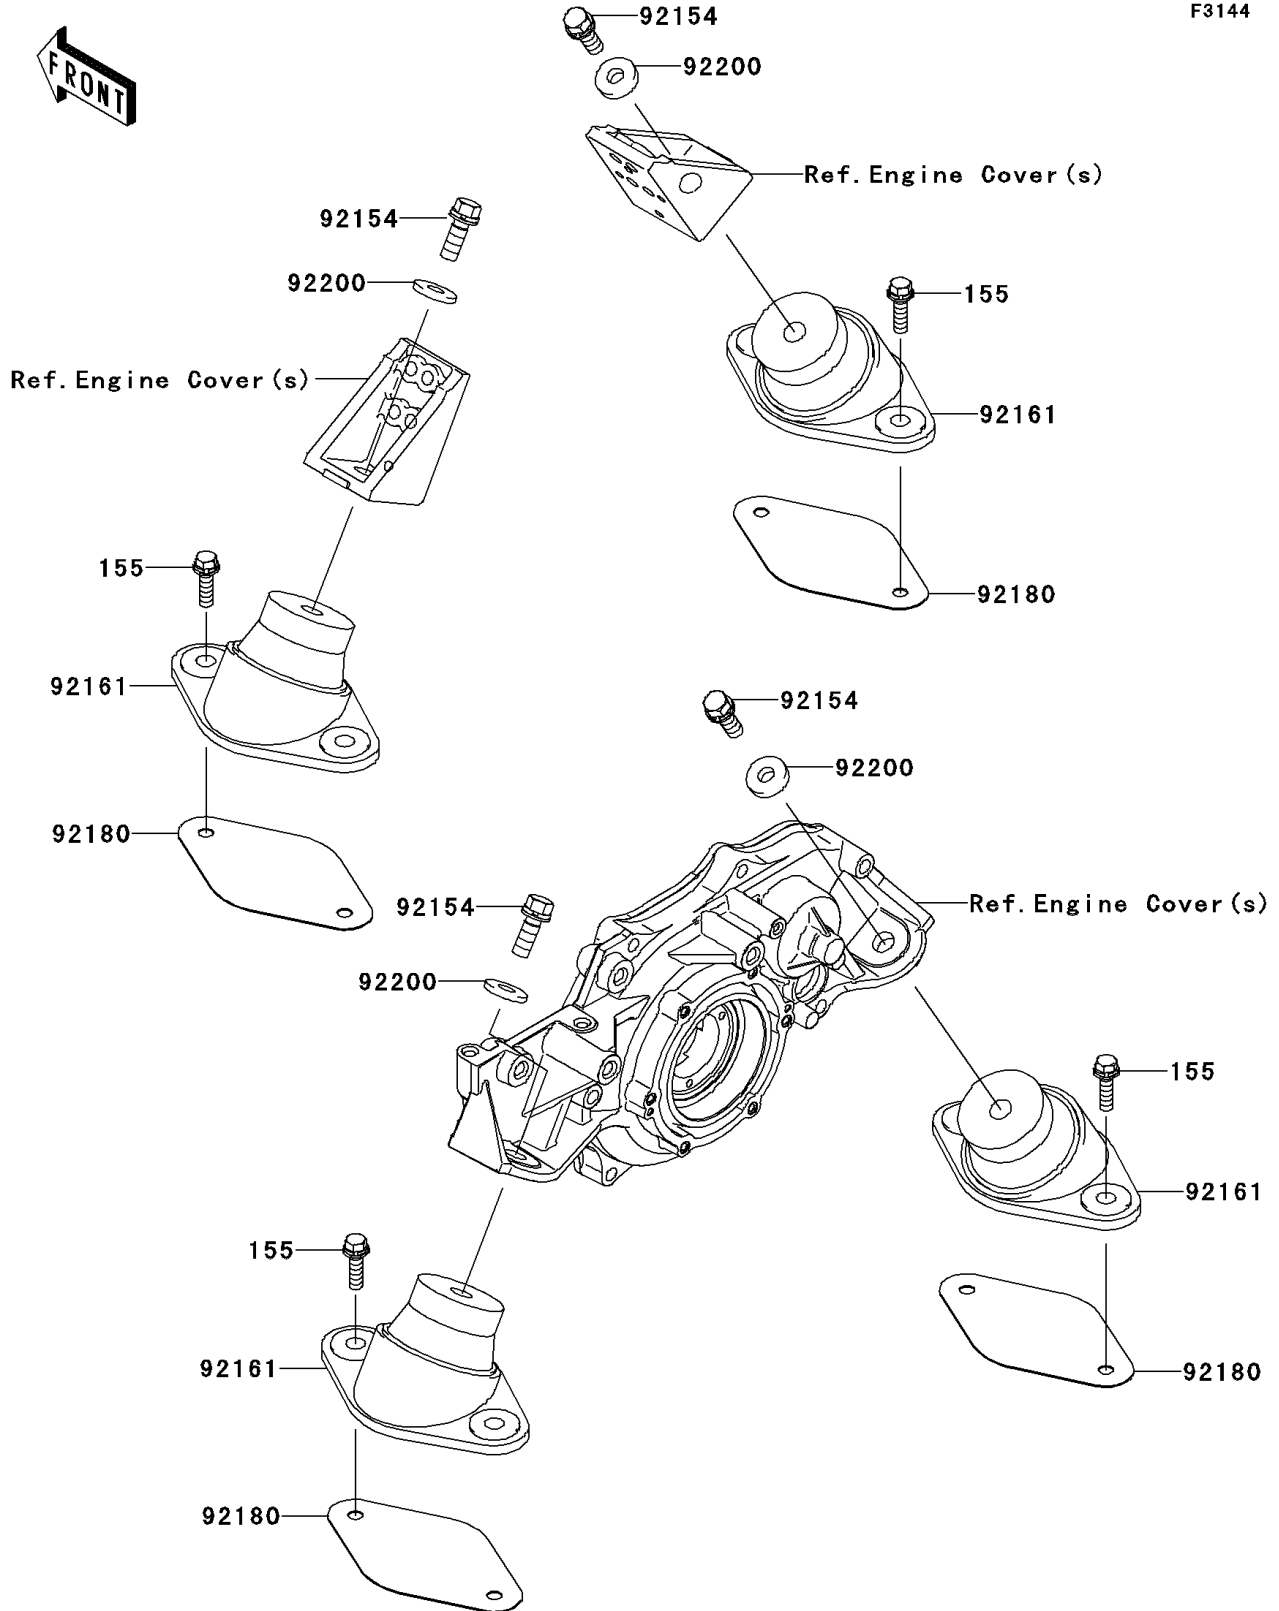

## 2013 Jet Ski® Ultra® 300X PARTS DIAGRAM

Engine Mount

F3144

## 2013 Jet Ski® Ultra® 300X PARTS LIST

Engine Mount

ITEM NAME	PART NUMBER	QUANTITY
BOLT-WSP-SMALL,8X30 (Ref # 155)	155R0830	1
BOLT,WSP,10X30 (Ref # 92154)	92154-3715	1
DAMPER,ENGINE MOUNT (Ref # 92161)	92161-3789	1
SHIM,T=1.0 (Ref # 92180)	92180-3716	1
WASHER,10.5X26X4 (Ref # 92200)	92200-3798	1