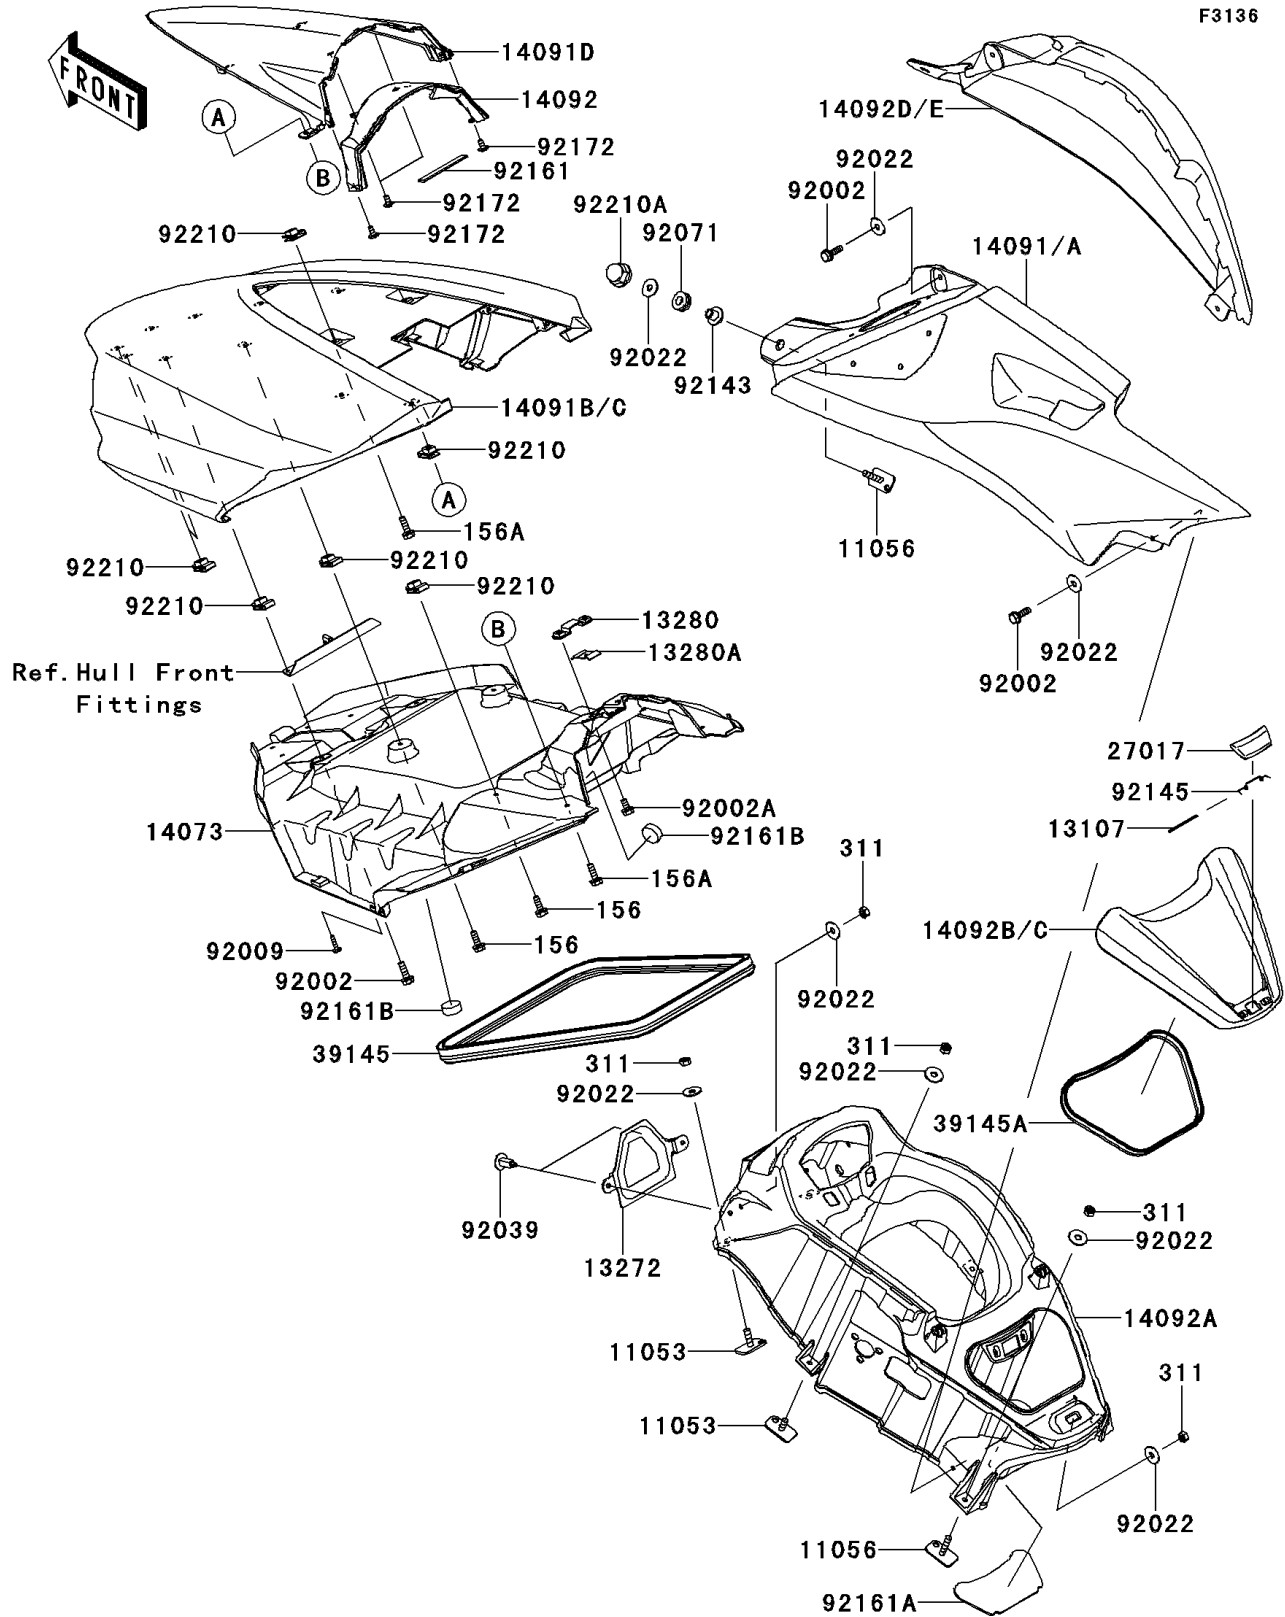

2013 Jet Ski® Ultra® 300X PARTS DIAGRAM

Hull Middle Fittings

2013 Jet Ski® Ultra® 300X PARTS LIST

Hull Middle Fittings

ITEM NAME	PART NUMBER	QUANTITY
BOLT-WP,6X18 (Ref # 156)	156R0618	1
BOLT-WP,6X20 (Ref # 156A)	156R0620	1
NUT-HEX,6MM (Ref # 311)	311R0600	1
BRACKET (Ref # 11053)	11053-3776	1
BRACKET (Ref # 11056)	11056-3724	1
SHAFT (Ref # 13107)	13107-3790	1
PLATE,INTAKE COVER (Ref # 13272)	13272-1221	1
HOLDER,ROD (Ref # 13280)	13280-3749	1
HOLDER,ROD (Ref # 13280A)	13280-3751	1
DUCT,HATCH,INNER (Ref # 14073)	14073-3837	1
COVER,SIDE,LH,M.S.WHITE (Ref # 14091)	14091-3780-31Y	1
COVER,SIDE,LH,C.L.GREEN (Ref # 14091A)	14091-3780-367	1
COVER,FR HATCH,EBONY (Ref # 14091B)	14091-3824-H8	1
COVER,FR HATCH,M.S.WHITE (Ref # 14091C)	14091-3824-31Y	1
COVER,METER (Ref # 14091D)	14091-3825	1
COVER,METER,RR,EBONY (Ref # 14092)	14092-0776-H8	1
COVER,CENTER,F.BLACK (Ref # 14092A)	14092-0980-6Z	1
COVER,CENTER STORAGE,M.S.WHITE (Ref # 14092B)	14092-3701-31Y	1
COVER,CENTER STORAGE,C.L.GREEN (Ref # 14092C)	14092-3701-367	1
COVER,SIDE,RH,M.S.WHITE (Ref # 14092D)	14092-3708-31Y	1
COVER,SIDE,RH,C.L.GREEN (Ref # 14092E)	14092-3708-367	1
LOCK,CENTER STORAGE (Ref # 27017)	27017-3726	1
TRIM-SEAL (Ref # 39145)	39145-3793	1
TRIM-SEAL,L=720 (Ref # 39145A)	39145-3802	1
BOLT,6X20 (Ref # 92002)	92002-3755	1
BOLT,6X12 (Ref # 92002A)	92002-3763	1
SCREW,TAPPING,4X16 (Ref # 92009)	92009-3849	1
WASHER,6.5X20X1.5 (Ref # 92022)	92022-3710	1
RIVET (Ref # 92039)	92039-3788	1

2013 Jet Ski® Ultra® 300X PARTS LIST

Hull Middle Fittings

ITEM NAME	PART NUMBER	QUANTITY
GROMMET (Ref # 92071)	92071-3716	1
COLLAR (Ref # 92143)	92143-3750	1
SPRING (Ref # 92145)	92145-3729	1
DAMPER,16X100X3.18 (Ref # 92161)	92161-0968	1
DAMPER,CENTER STORAGE (Ref # 92161A)	92161-3773	1
DAMPER (Ref # 92161B)	92161-3790	1
SCREW,5X12 (Ref # 92172)	92172-3714	1
NUT,6MM (Ref # 92210)	92210-3768	1
NUT,CAP,6MM (Ref # 92210A)	92210-3785	1