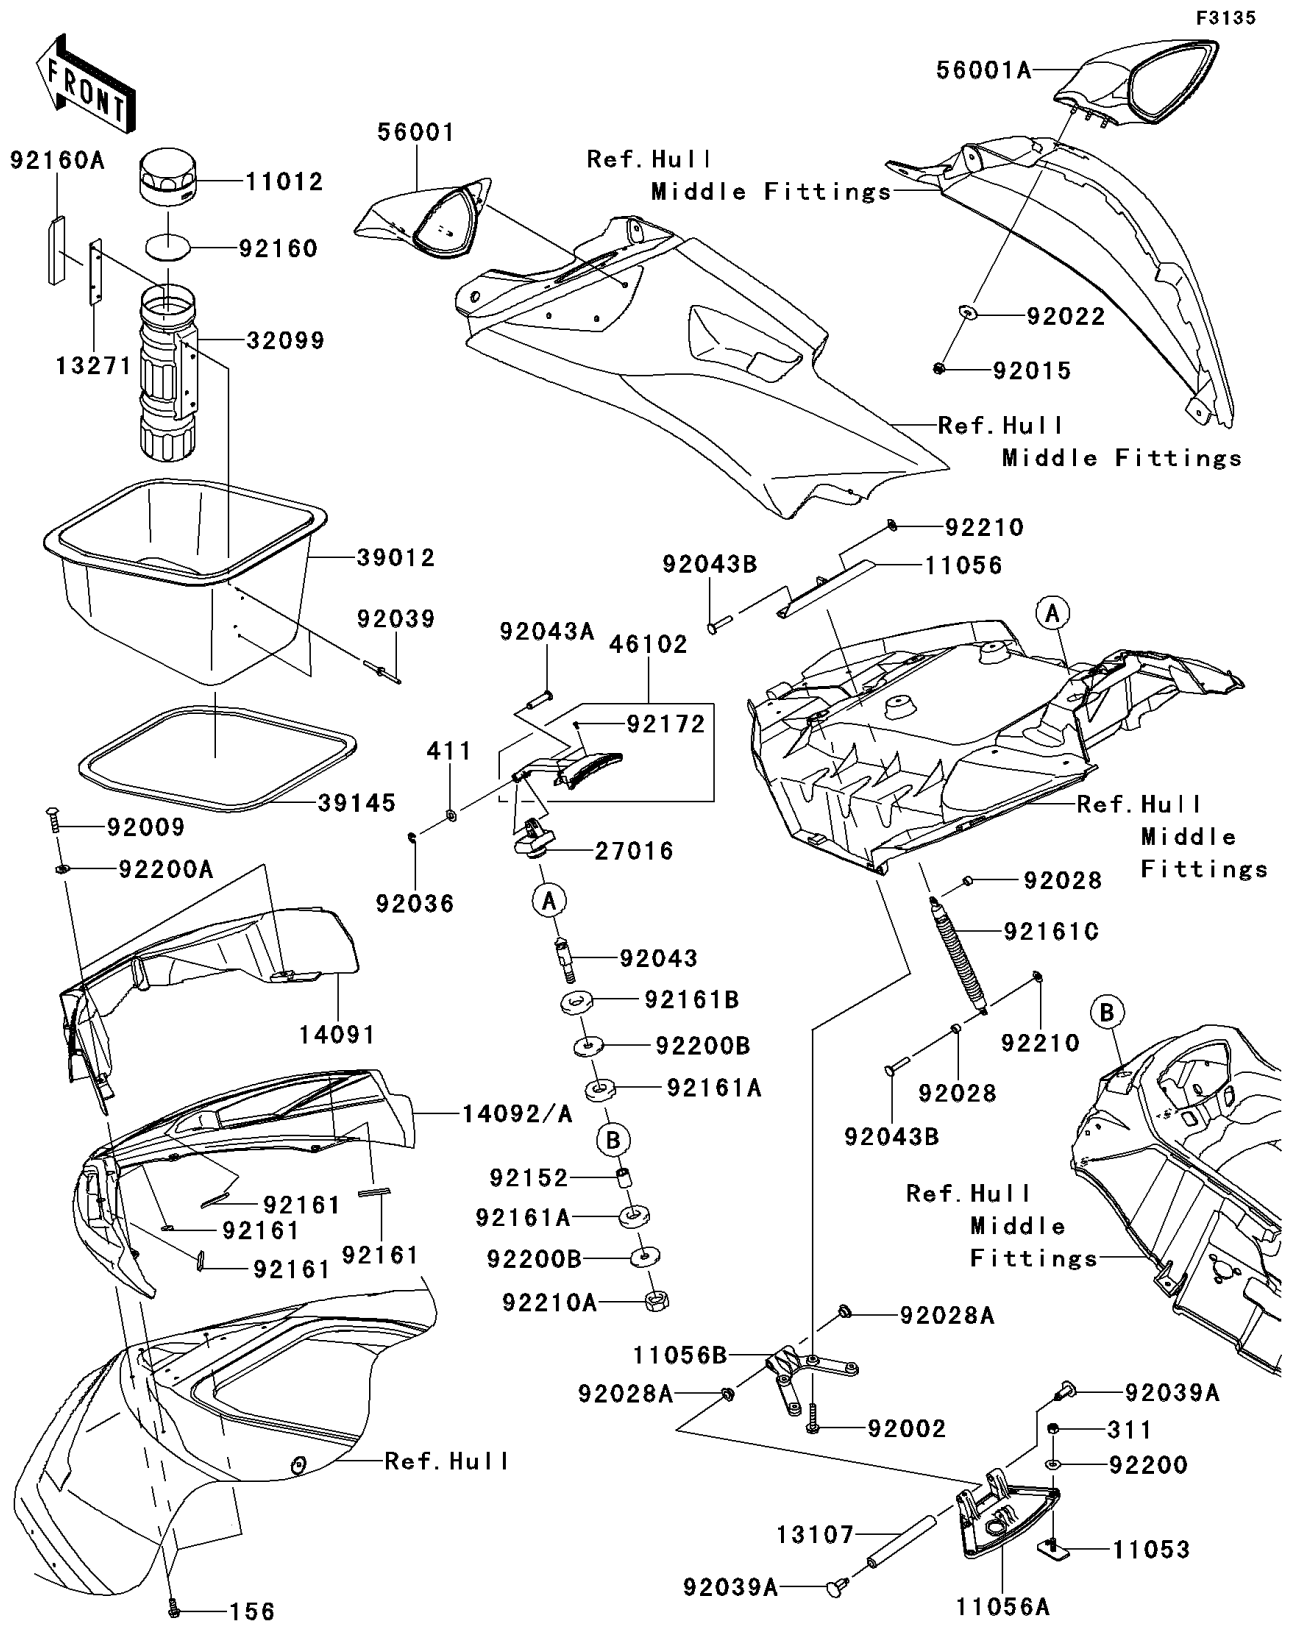

2013 Jet Ski® Ultra® 300X PARTS DIAGRAM

Hull Front Fittings

2013 Jet Ski® Ultra® 300X PARTS LIST

Hull Front Fittings

ITEM NAME	PART NUMBER	QUANTITY
CAP,FIRE EXTINGUISHER (Ref # 11012)	11012-3766	1
BRACKET (Ref # 11053)	11053-3776	1
BRACKET (Ref # 11056)	11056-3703	1
BRACKET (Ref # 11056A)	11056-3725	1
BRACKET (Ref # 11056B)	11056-3726	1
SHAFT,FRONT HINGE (Ref # 13107)	13107-3802	1
PLATE,FIRE EXTINGUISHER (Ref # 13271)	13271-3775	1
COVER,FR,INSIDE (Ref # 14091)	14091-3828	1
COVER,FR,TOP,C.L.GREEN (Ref # 14092)	14092-0775-367	1
COVER,FR,TOP,P.C.YELLOW (Ref # 14092A)	14092-0775-823	1
LOCK-ASSY,HATCH (Ref # 27016)	27016-3761	1
CASE,FIRE EXTINGUISHER (Ref # 32099)	32099-3769	1
CASE-STORAGE (Ref # 39012)	39012-0034	1
TRIM-SEAL,L=1627 (Ref # 39145)	39145-3807	1
ROD,HATCH LOCK (Ref # 46102)	46102-3734	1
MIRROR-ASSY,LH,F.BLACK (Ref # 56001)	56001-3727-6Z	1
MIRROR-ASSY,RH,F.BLACK (Ref # 56001A)	56001-3728-6Z	1
BOLT,6X30 (Ref # 92002)	92002-3726	1
SCREW,TAPPING,6X20 (Ref # 92009)	92009-3842	1
NUT,LOCK,6MM (Ref # 92015)	92015-3766	1
WASHER,6.5X20X1.5 (Ref # 92022)	92022-3710	1
BUSHING (Ref # 92028)	92028-3765	1
BUSHING (Ref # 92028A)	92028-3770	1
RING-SNAP (Ref # 92036)	92036-518	1
RIVET (Ref # 92039)	92039-3783	1
RIVET (Ref # 92039A)	92039-3788	1
PIN (Ref # 92043)	92043-0754	1
PIN,6X27.5 (Ref # 92043A)	92043-3732	1
PIN,6X33 (Ref # 92043B)	92043-3748	1