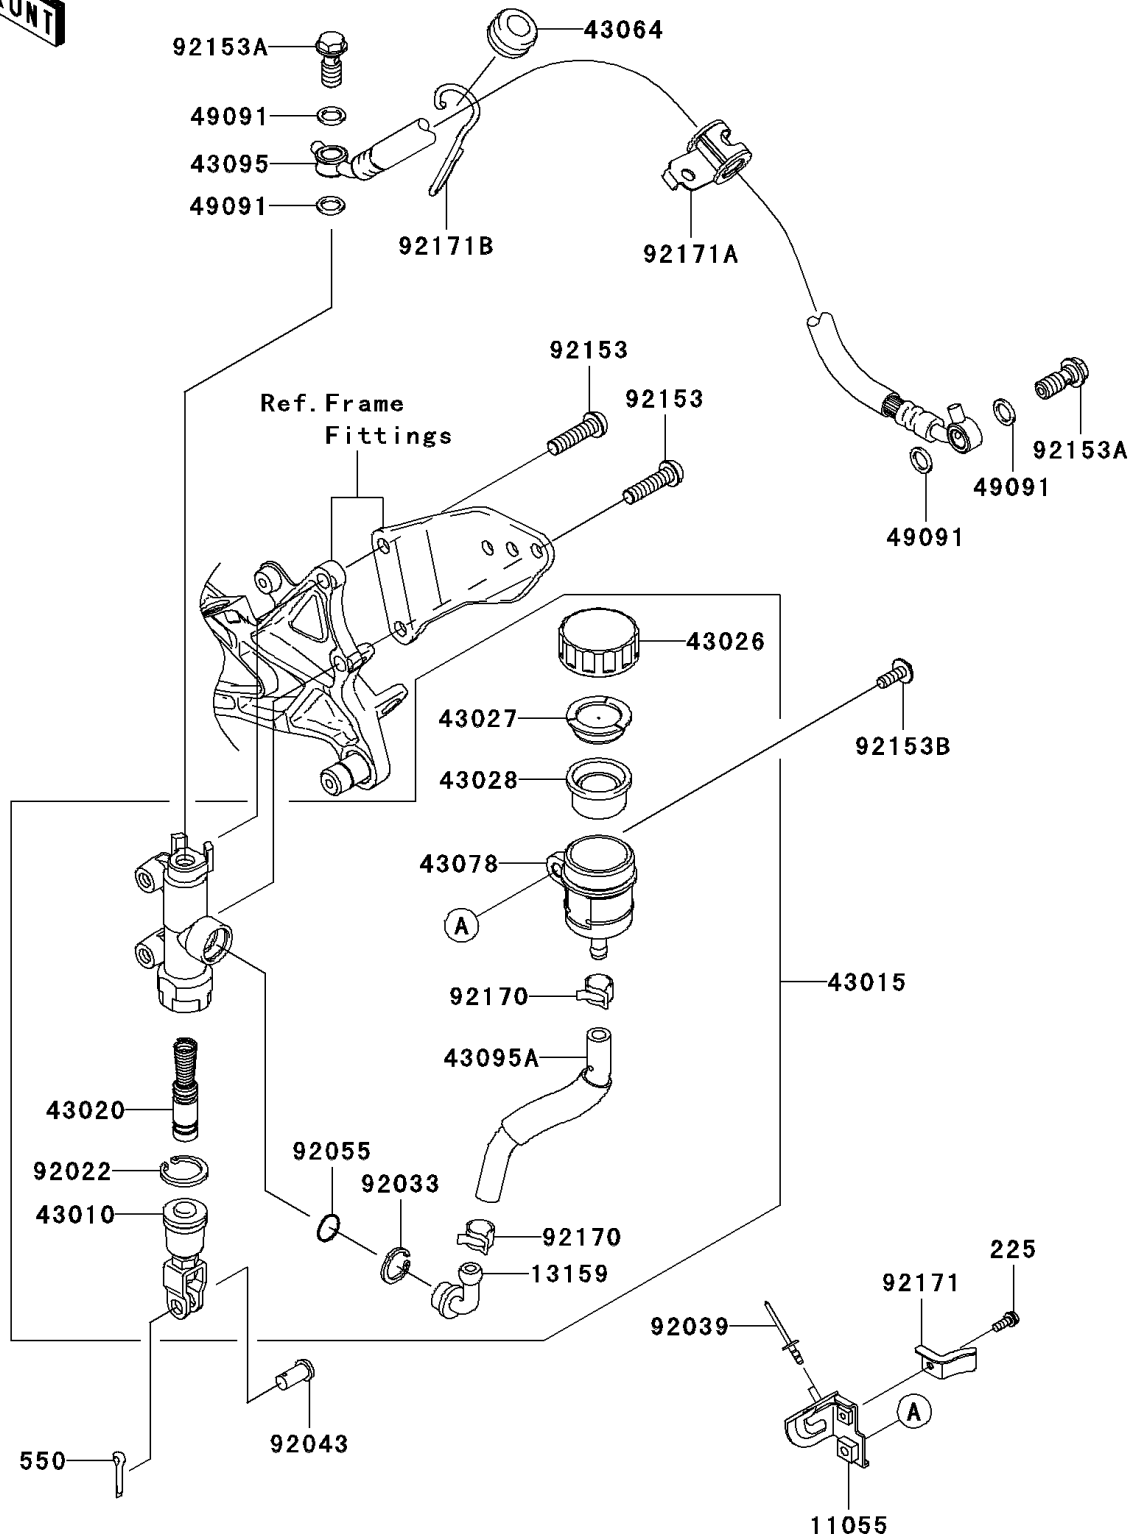

## 2008 NINJA® ZX™-10R PARTS DIAGRAM

Rear Master Cylinder

F2293

## 2008 NINJA® ZX™-10R PARTS LIST

Rear Master Cylinder

ITEM NAME	PART NUMBER	QUANTITY
SCREW-PAN-WSP-CROS,4X12 (Ref # 225)	225AB0412	1
PIN-COTTER,2.0X15 (Ref # 550)	550AA2015	1
BRACKET,RESERVOIR TANK (Ref # 11055)	11055-1029	1
CONNECTOR (Ref # 13159)	13159-1056	1
ROD-ASSY-BRAKE (Ref # 43010)	43010-1062	1
CYLINDER-ASSY-MASTER,RR (Ref # 43015)	43015-0103	1
PISTON-COMP-BRAKE (Ref # 43020)	43020-1094	1
CAP-BRAKE (Ref # 43026)	43026-0009	1
PLATE-DIAPHRAGM (Ref # 43027)	43027-1053	1
DIAPHRAGM (Ref # 43028)	43028-1065	1
GROMMET,HOSE CLAMP (Ref # 43064)	43064-006	1
RESERVOIR (Ref # 43078)	43078-0040	1
HOSE-BRAKE,RR (Ref # 43095)	43095-0350	1
HOSE-BRAKE,RR MASTER CYLINDER (Ref # 43095A)	43095-0380	1
WASHER-SEAL,10.1X14.5X1.5 (Ref # 49091)	49091-0001	1
WASHER,CIRCRIP (Ref # 92022)	92022-1601	1
RING-SNAP,20.5MM (Ref # 92033)	92033-1186	1
RIVET (Ref # 92039)	92039-0067	1
PIN,8X17 (Ref # 92043)	92043-0104	1
RING-O,MASTER CYLINDER (Ref # 92055)	92055-1251	1
BOLT,SOCKET,8X30 (Ref # 92153)	92153-0393	1
BOLT,OIL,L=23 (Ref # 92153A)	92153-0627	1
BOLT,SOCKET,6X16 (Ref # 92153B)	92153-0817	1
CLAMP,HOSE (Ref # 92170)	92170-1091	1
CLAMP,RESERVOIR TANK (Ref # 92171)	92171-0776	1
CLAMP,BRAKE HOSE (Ref # 92171A)	92171-1698	1
CLAMP,BRAKE&RESERVOIR HOSE (Ref # 92171B)	92171-1699	1