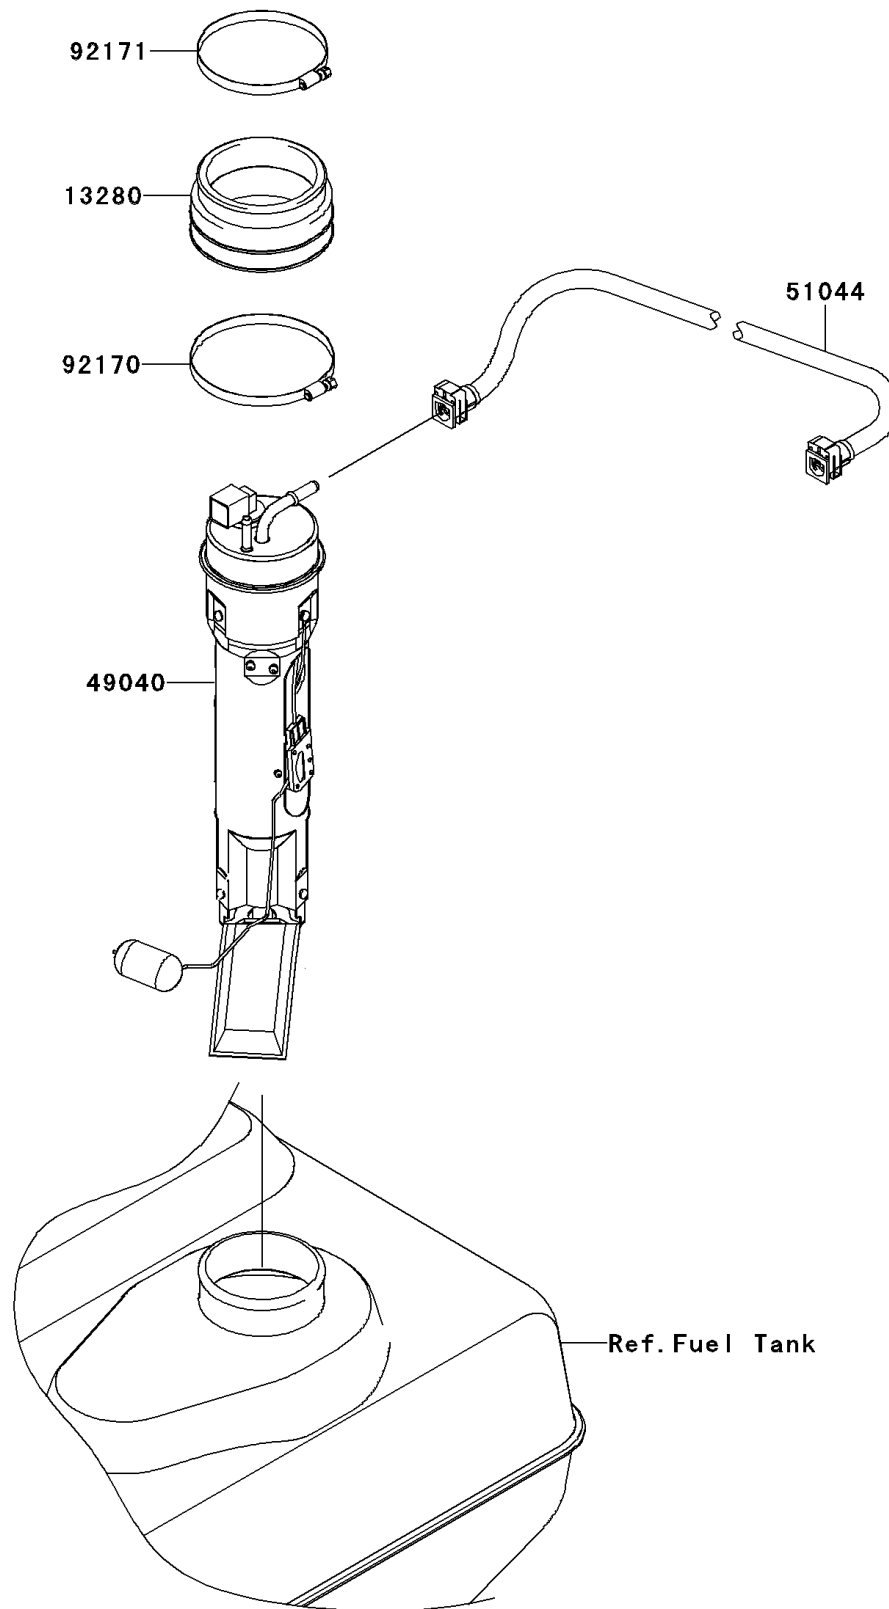

2013 Jet Ski® Ultra® 300X PARTS DIAGRAM

Fuel Pump

E1520

2013 Jet Ski® Ultra® 300X PARTS LIST

Fuel Pump

ITEM NAME	PART NUMBER	QUANTITY
HOLDER (Ref # 13280)	13280-0729	1
PUMP-FUEL (Ref # 49040)	49040-3720	1
TUBE-ASSY,FUEL (Ref # 51044)	51044-3707	1
CLAMP (Ref # 92170)	92170-3760	1
CLAMP (Ref # 92171)	92171-3716	1