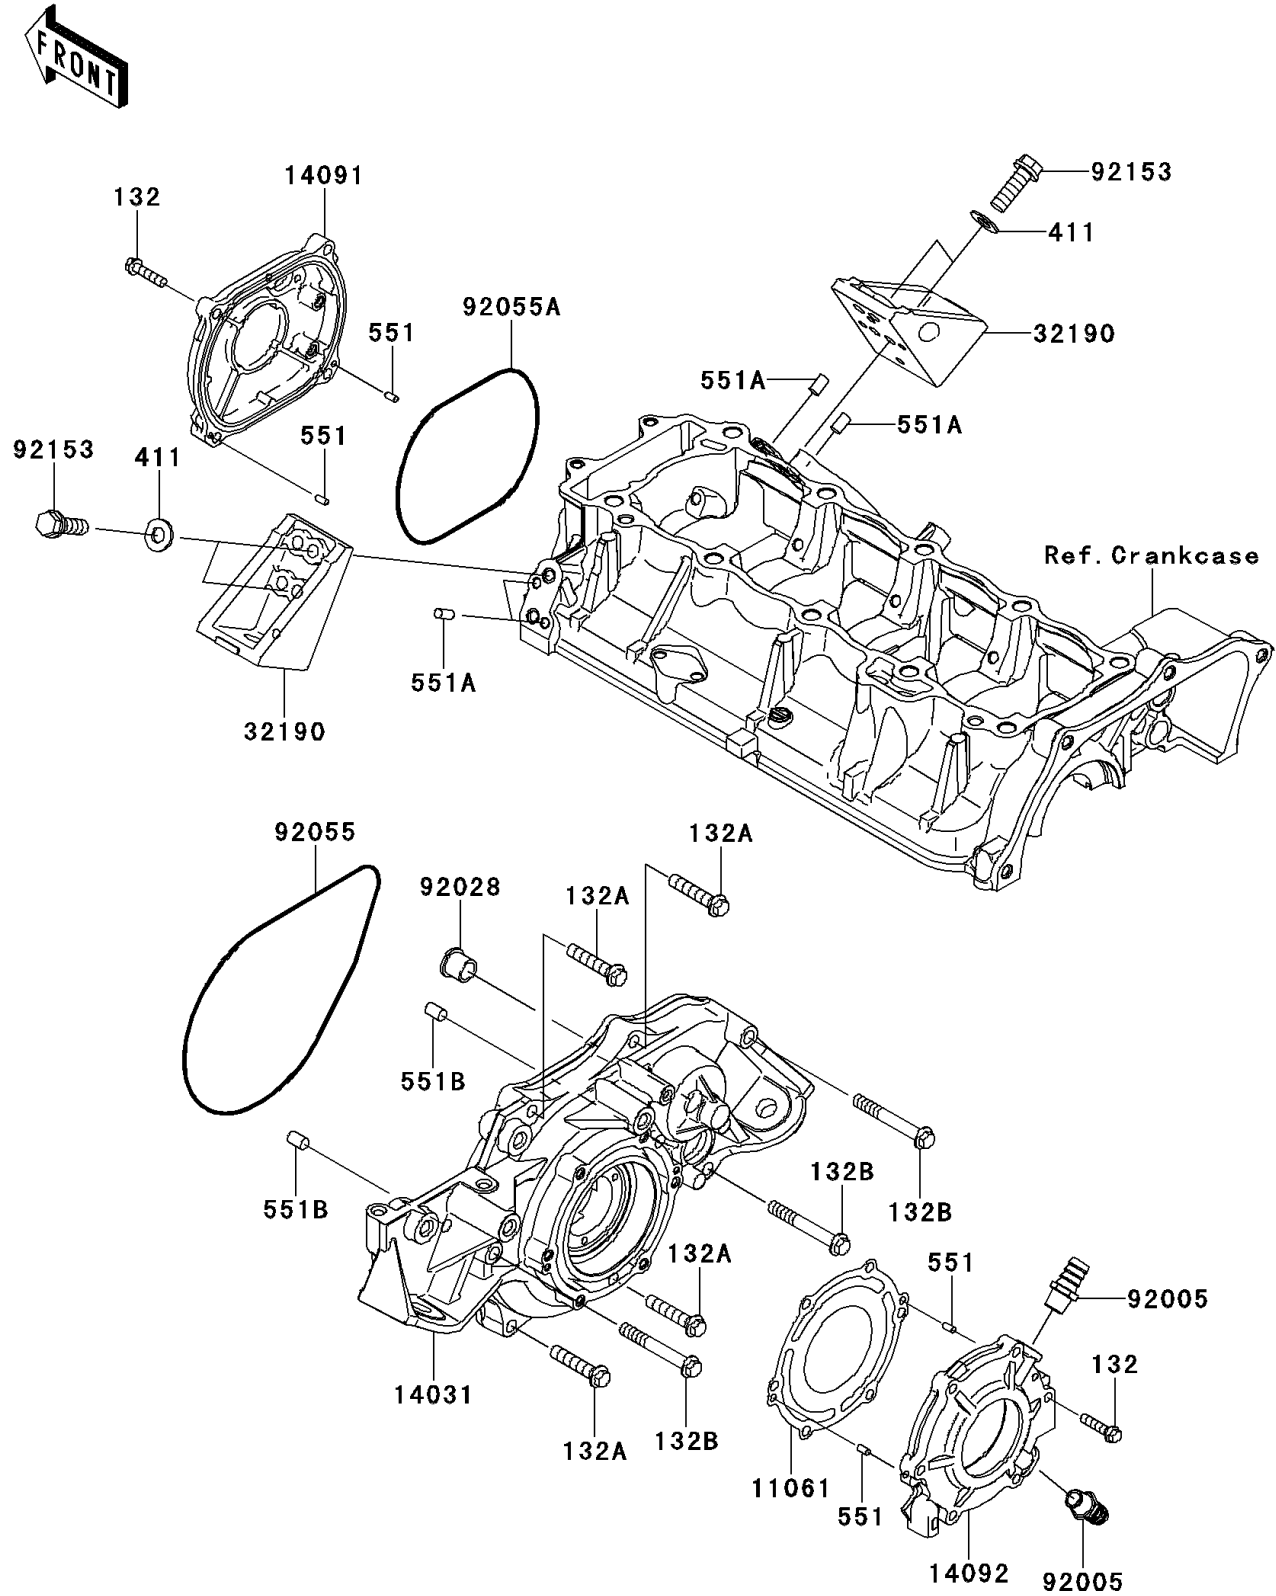

2013 Jet Ski® Ultra® 300X PARTS DIAGRAM

Engine Cover(s)

E1431

2013 Jet Ski® Ultra® 300X PARTS LIST

Engine Cover(s)

ITEM NAME	PART NUMBER	QUANTITY
BOLT-FLANGED-SMALL,6X25 (Ref # 132)	132BD0625	1
BOLT-FLANGED-SMALL,8X40 (Ref # 132A)	132BD0840	1
BOLT-FLANGED-SMALL,8X60 (Ref # 132B)	132BD0860	1
WASHER-PLAIN,8MM (Ref # 411)	411S0800	1
PIN-DOWEL (Ref # 551)	551R0408	1
PIN-DOWEL (Ref # 551A)	551R0612	1
PIN-DOWEL (Ref # 551B)	551R0812	1
GASKET,OUTPUT COVER (Ref # 11061)	11061-0812	1
COVER-GENERATOR (Ref # 14031)	14031-3738	1
COVER,PULS (Ref # 14091)	14091-3763	1
COVER,OUTPUT (Ref # 14092)	14092-1048	1
BRACKET-ENGINE (Ref # 32190)	32190-3703	1
FITTING (Ref # 92005)	92005-3714	1
BUSHING (Ref # 92028)	92028-3718	1
RING-O,196X3 (Ref # 92055)	92055-3761	1
RING-O,120X3 (Ref # 92055A)	92055-3762	1
BOLT,FLANGED,8X30 (Ref # 92153)	92153-3722	1