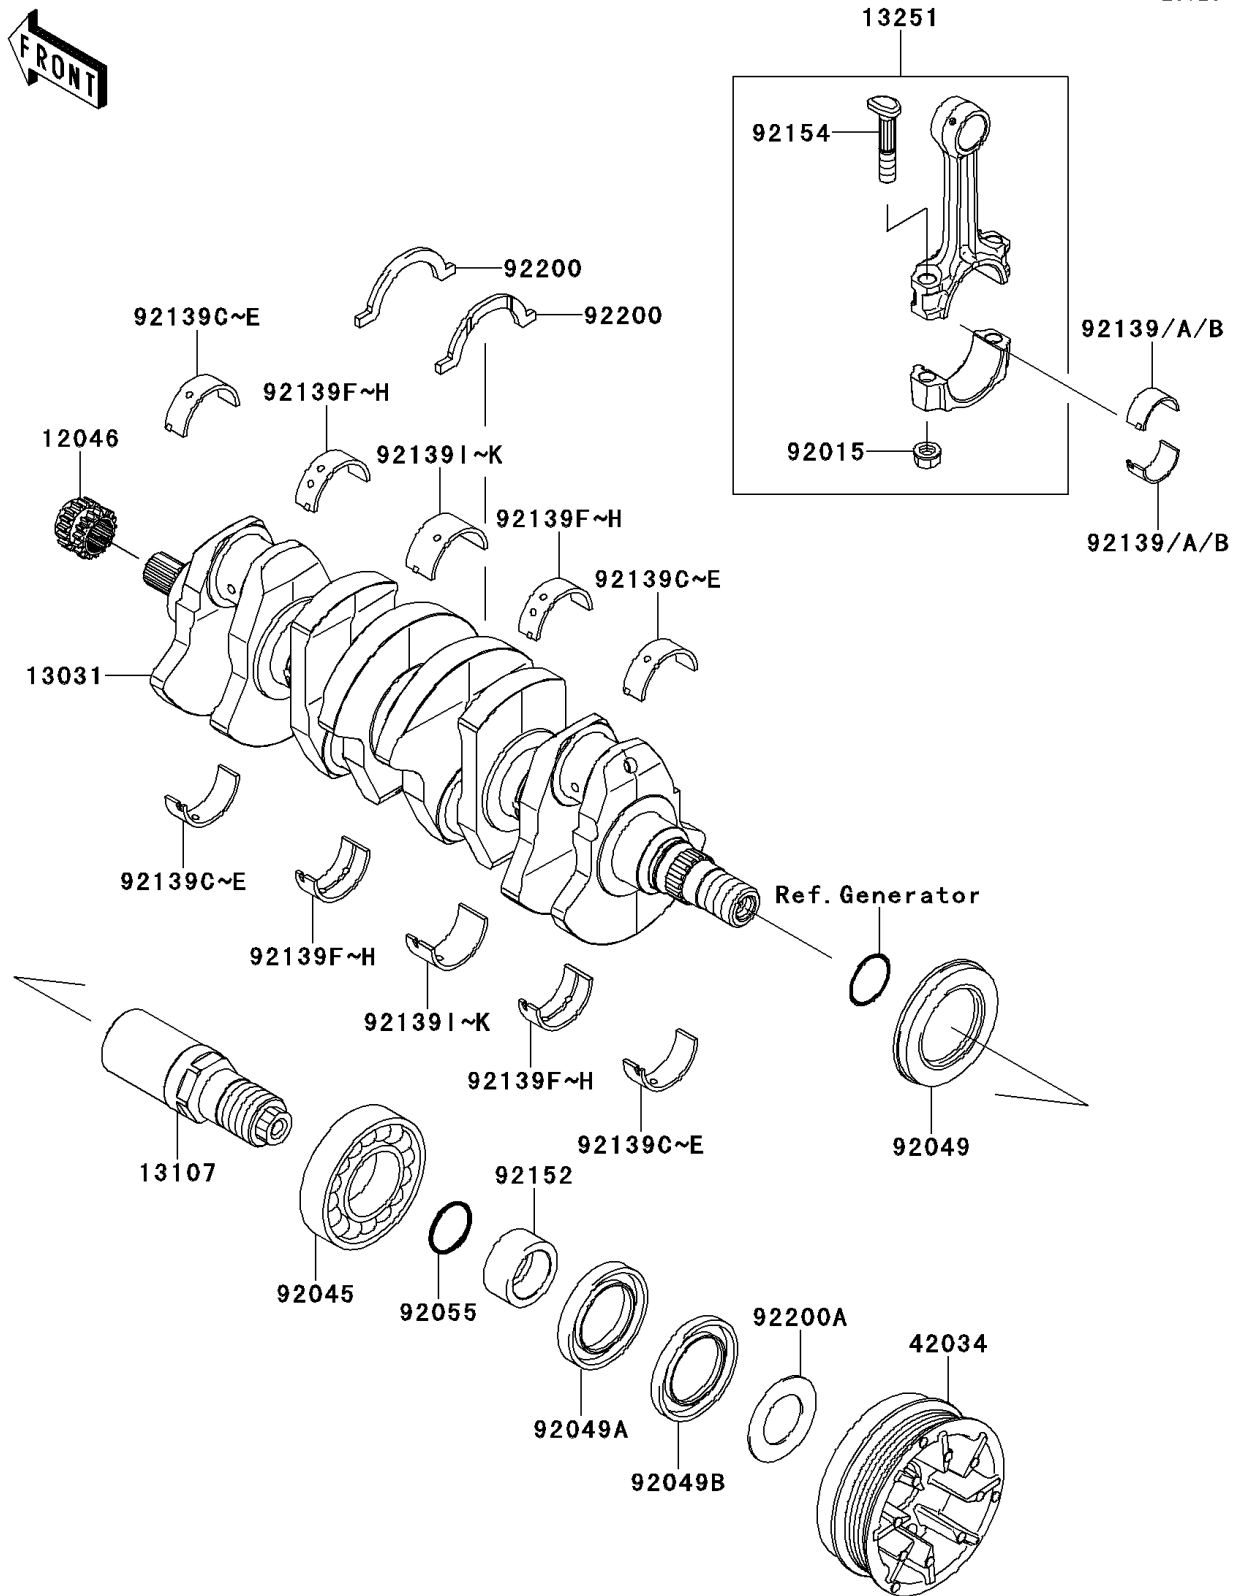

2013 Jet Ski® Ultra® 300X PARTS DIAGRAM

Crankshaft

E1321

2013 Jet Ski® Ultra® 300X PARTS LIST

Crankshaft

ITEM NAME	PART NUMBER	QUANTITY
SPROCKET,17T (Ref # 12046)	12046-3711	1
CRANKSHAFT-COMP (Ref # 13031)	13031-3743	1
SHAFT (Ref # 13107)	13107-3810	1
ROD-ASSY-CONNECTING,J (Ref # 13251)	13251-3703-JJ	1
COUPLING (Ref # 42034)	42034-3723	1
NUT,CONNECTING ROD (Ref # 92015)	92015-1559	1
BEARING-BALL,6208ZZ AS2S (Ref # 92045)	92045-3739	1
SEAL-OIL,SD347626LHS (Ref # 92049)	92049-3736	1
SEAL-OIL,FPJ740628.5ZS (Ref # 92049A)	92049-3737	1
SEAL-OIL,S40626NS (Ref # 92049B)	92049-3738	1
RING-O,27.7X2.4 (Ref # 92055)	92055-091	1
BUSHING,CONNECTING ROD,GREEN (Ref # 92139)	92139-0722	1
BUSHING,CONNECTING ROD,YELLOW (Ref # 92139A)	92139-0723	1
BUSHING,CONNECTING ROD,PINK (Ref # 92139B)	92139-0724	1
BUSHING,CRANKSHAFT,#1,GREEN (Ref # 92139C)	92139-0725	1
BUSHING,CRANKSHAFT,#1,YEL (Ref # 92139D)	92139-0726	1
BUSHING,CRANKSHAFT,#1,PINK (Ref # 92139E)	92139-0727	1
BUSHING,CRANKSHAFT,#2,GREEN (Ref # 92139F)	92139-0728	1
BUSHING,CRANKSHAFT,#2,YEL (Ref # 92139G)	92139-0729	1
BUSHING,CRANKSHAFT,#2,PINK (Ref # 92139H)	92139-0730	1
BUSHING,CRANKSHAFT,#3,GREEN (Ref # 92139I)	92139-0731	1
BUSHING,CRANKSHAFT,#3,YELLOW (Ref # 92139J)	92139-0732	1
BUSHING,CRANKSHAFT,#3,PINK (Ref # 92139K)	92139-0733	1
COLLAR,30X40X18 (Ref # 92152)	92152-3759	1
BOLT,CONNECTING ROD,9MM (Ref # 92154)	92154-3720	1
WASHER (Ref # 92200)	92200-3789	1
WASHER,30.5X52X1.5 (Ref # 92200A)	92200-3808	1