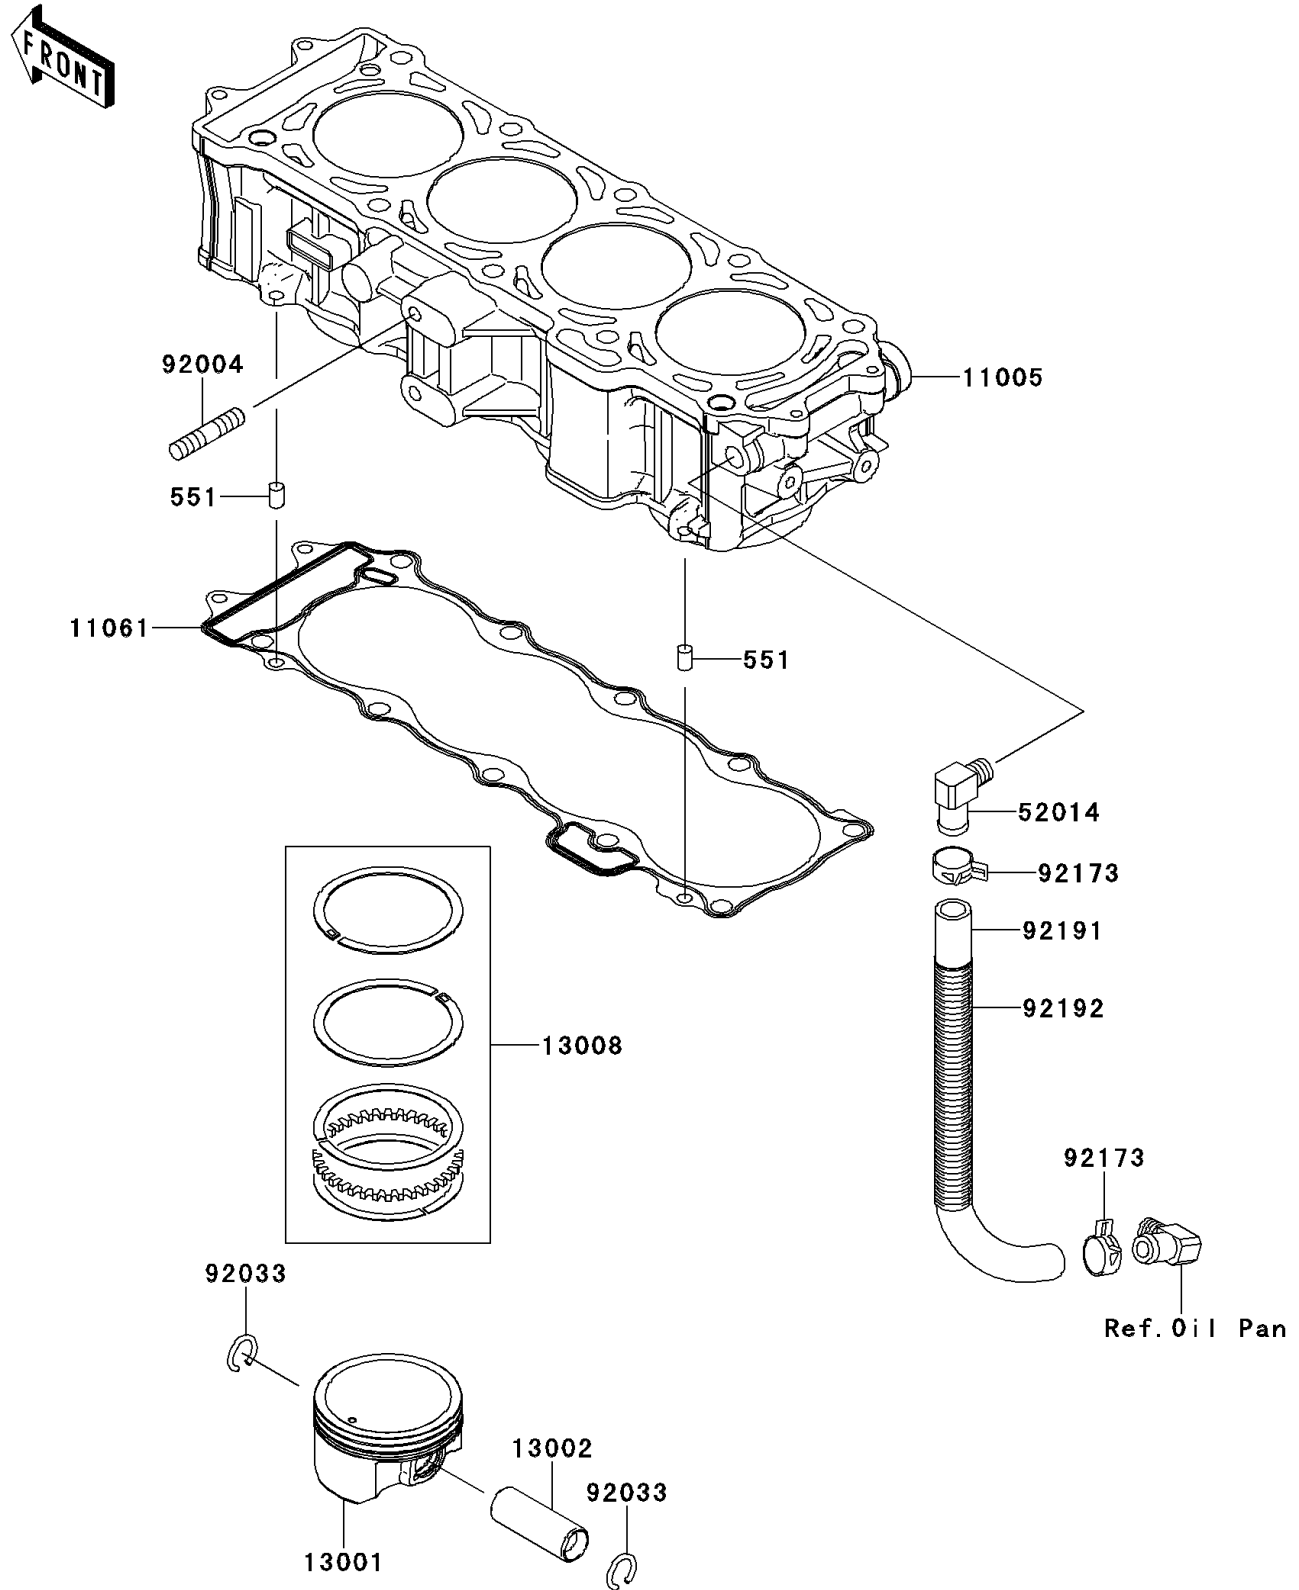

## 2013 Jet Ski® Ultra® 300X PARTS DIAGRAM

Cylinder/Piston(s)

E1120

## 2013 Jet Ski® Ultra® 300X PARTS LIST

Cylinder/Piston(s)

ITEM NAME	PART NUMBER	QUANTITY
PIN-DOWEL (Ref # 551)	551R0812	1
CYLINDER-ENGINE (Ref # 11005)	11005-3770	1
GASKET,CYLINDER BASE (Ref # 11061)	11061-3770	1
PISTON-ENGINE (Ref # 13001)	13001-3741	1
PIN-PISTON (Ref # 13002)	13002-1131	1
RING-SET-PISTON (Ref # 13008)	13008-0048	1
ELBOW (Ref # 52014)	52014-3717	1
STUD,10X32 (Ref # 92004)	92004-3759	1
RING-SNAP (Ref # 92033)	92033-1188	1
CLAMP (Ref # 92173)	92173-1039	1
TUBE,BREATHER (Ref # 92191)	92191-3983	1
TUBE,CORRUGATED,L=265 (Ref # 92192)	92192-1083	1