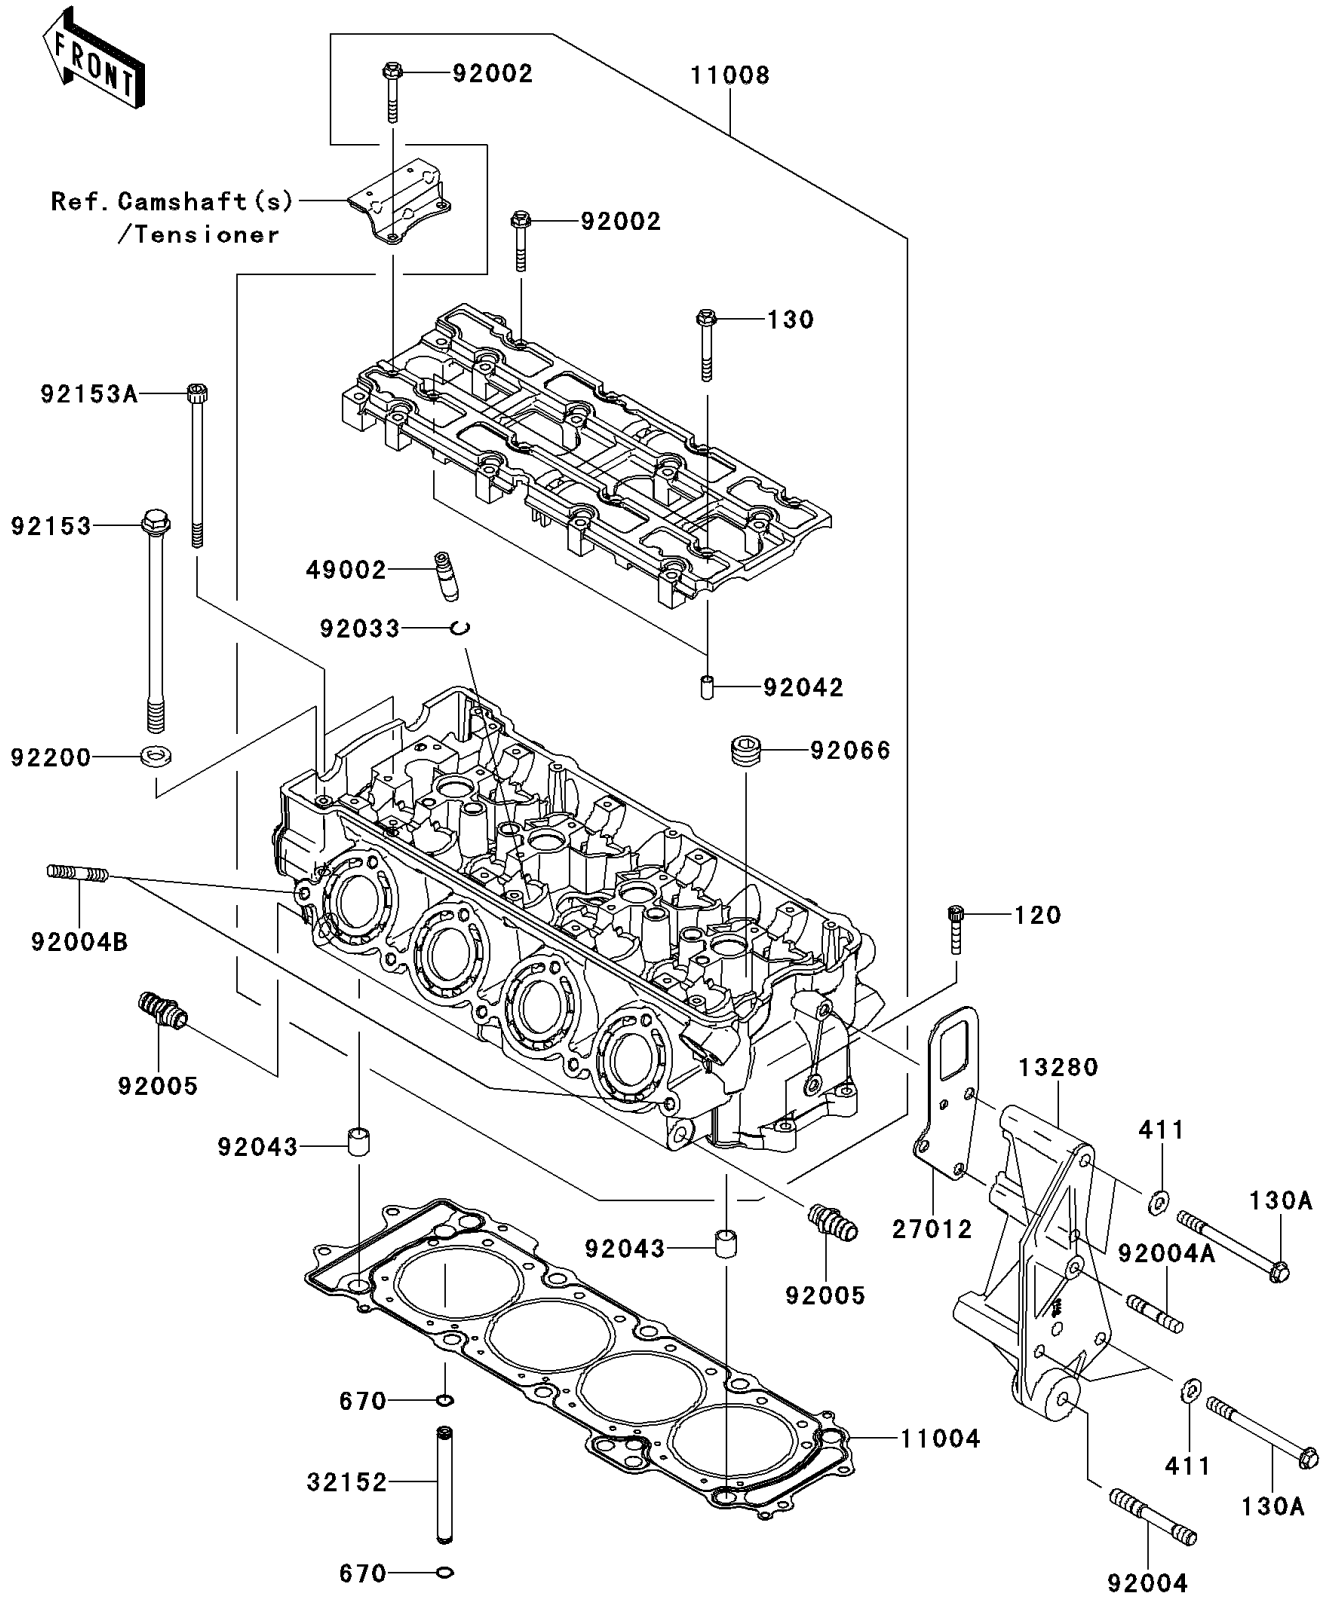

2013 Jet Ski® Ultra® 300X PARTS DIAGRAM

Cylinder Head

E1111

2013 Jet Ski® Ultra® 300X PARTS LIST

Cylinder Head

ITEM NAME	PART NUMBER	QUANTITY
BOLT-SOCKET,6X30 (Ref # 120)	120CD0630	1
BOLT-FLANGED,6X50 (Ref # 130)	130CD0650	1
BOLT-FLANGED,8X95 (Ref # 130A)	130CD0895	1
WASHER-PLAIN,8MM (Ref # 411)	411S0800	1
O RING,7MM (Ref # 670)	670D1507	1
GASKET-HEAD (Ref # 11004)	11004-3724	1
HEAD-COMP-CYLINDER (Ref # 11008)	11008-3710	1
HOLDER,BELT TENSIONER (Ref # 13280)	13280-3763	1
HOOK,ENGINE,RR (Ref # 27012)	27012-3863	1
PIPE,OIL (Ref # 32152)	32152-1544	1
GUIDE-VALVE (Ref # 49002)	49002-1140	1
BOLT,6X40 (Ref # 92002)	92002-1756	1
STUD,10X55 (Ref # 92004)	92004-0023	1
STUD,8X33 (Ref # 92004A)	92004-1253	1
STUD,8X30 (Ref # 92004B)	92004-3743	1
FITTING (Ref # 92005)	92005-3714	1
RING-SNAP (Ref # 92033)	92033-1247	1
PIN,DOWEL,6.3X8X14 (Ref # 92042)	92042-007	1
PIN,14X14 (Ref # 92043)	92043-1593	1
PLUG,PT1/2X12.5 (Ref # 92066)	92066-0002	1
BOLT,FLANGED,11X174 (Ref # 92153)	92153-3730	1
BOLT,SOCKET,7X126 (Ref # 92153A)	92153-3731	1
WASHER,11.5X20.5X3.2 (Ref # 92200)	92200-0727	1