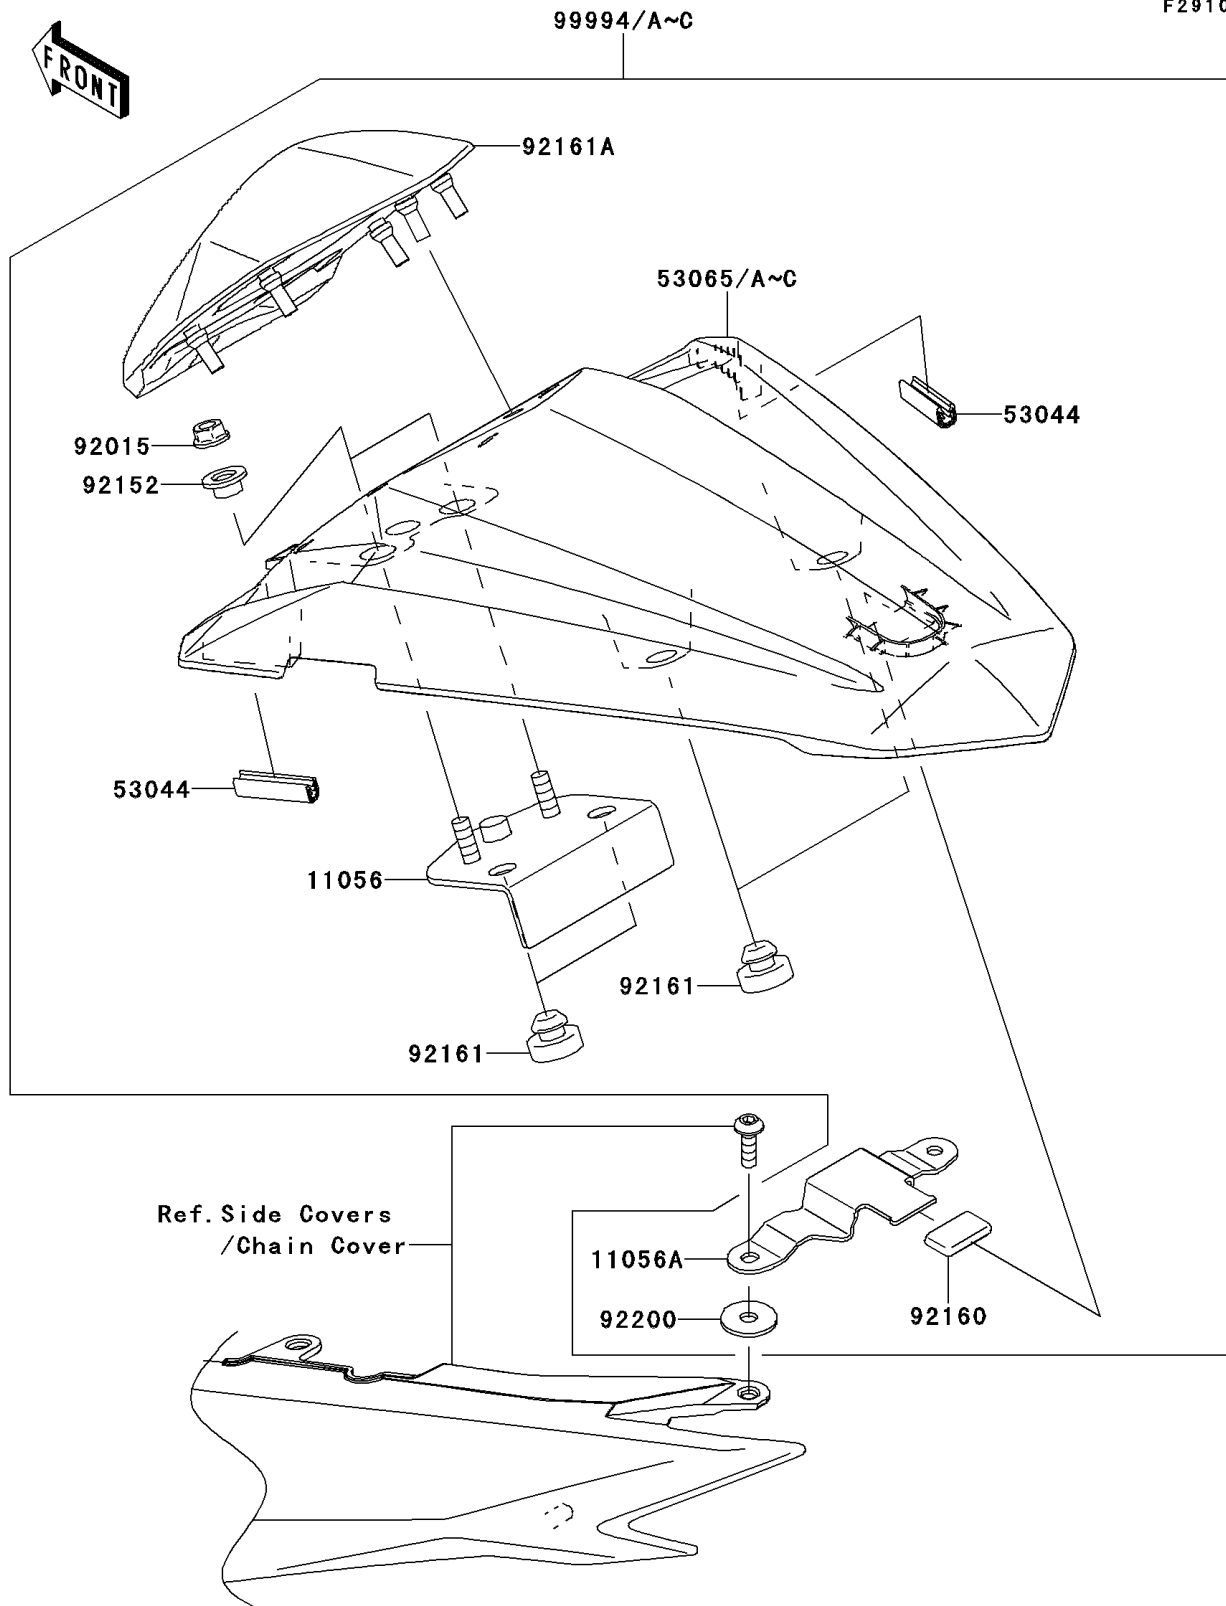

2014 NINJA® 300 ABS PARTS DIAGRAM

Accessory(Single Seat Cover)

F2910

2014 NINJA® 300 ABS PARTS LIST

Accessory(Single Seat Cover)

ITEM NAME	PART NUMBER	QUANTITY
BRACKET (Ref # 11056)	11056-1823	1
BRACKET (Ref # 11056A)	11056-2403	1
TRIM,L=30 (Ref # 53044)	53044-0001	1
COVER SEAT,EBONY (Ref # 53065)	53065-0064-H8	1
NUT,FLANGED,6MM (Ref # 92015)	92015-1367	1
COLLAR,6.8X10(16)X6.6 (Ref # 92152)	92152-0842	1
DAMPER (Ref # 92160)	92160-1190	1
DAMPER (Ref # 92161)	92161-0046	1
DAMPER,CUSHION (Ref # 92161A)	92161-1460	1
WASHER,6X20X1.6 (Ref # 92200)	92200-0212	1
KIT,SINGLE SEAT,EBONY (Ref # 99994)	99994-0354-H8	1
COVER SEAT,P.RED (Ref # 53065A)	53065-0064-234	1
COVER SEAT,P.S.WHITE (Ref # 53065B)	53065-0064-25Y	1
KIT,SINGLE SEAT,P.RED (Ref # 99994A)	99994-0354-234	1
KIT,SINGLE SEAT,P.S.WHITE (Ref # 99994B)	99994-0354-25Y	1