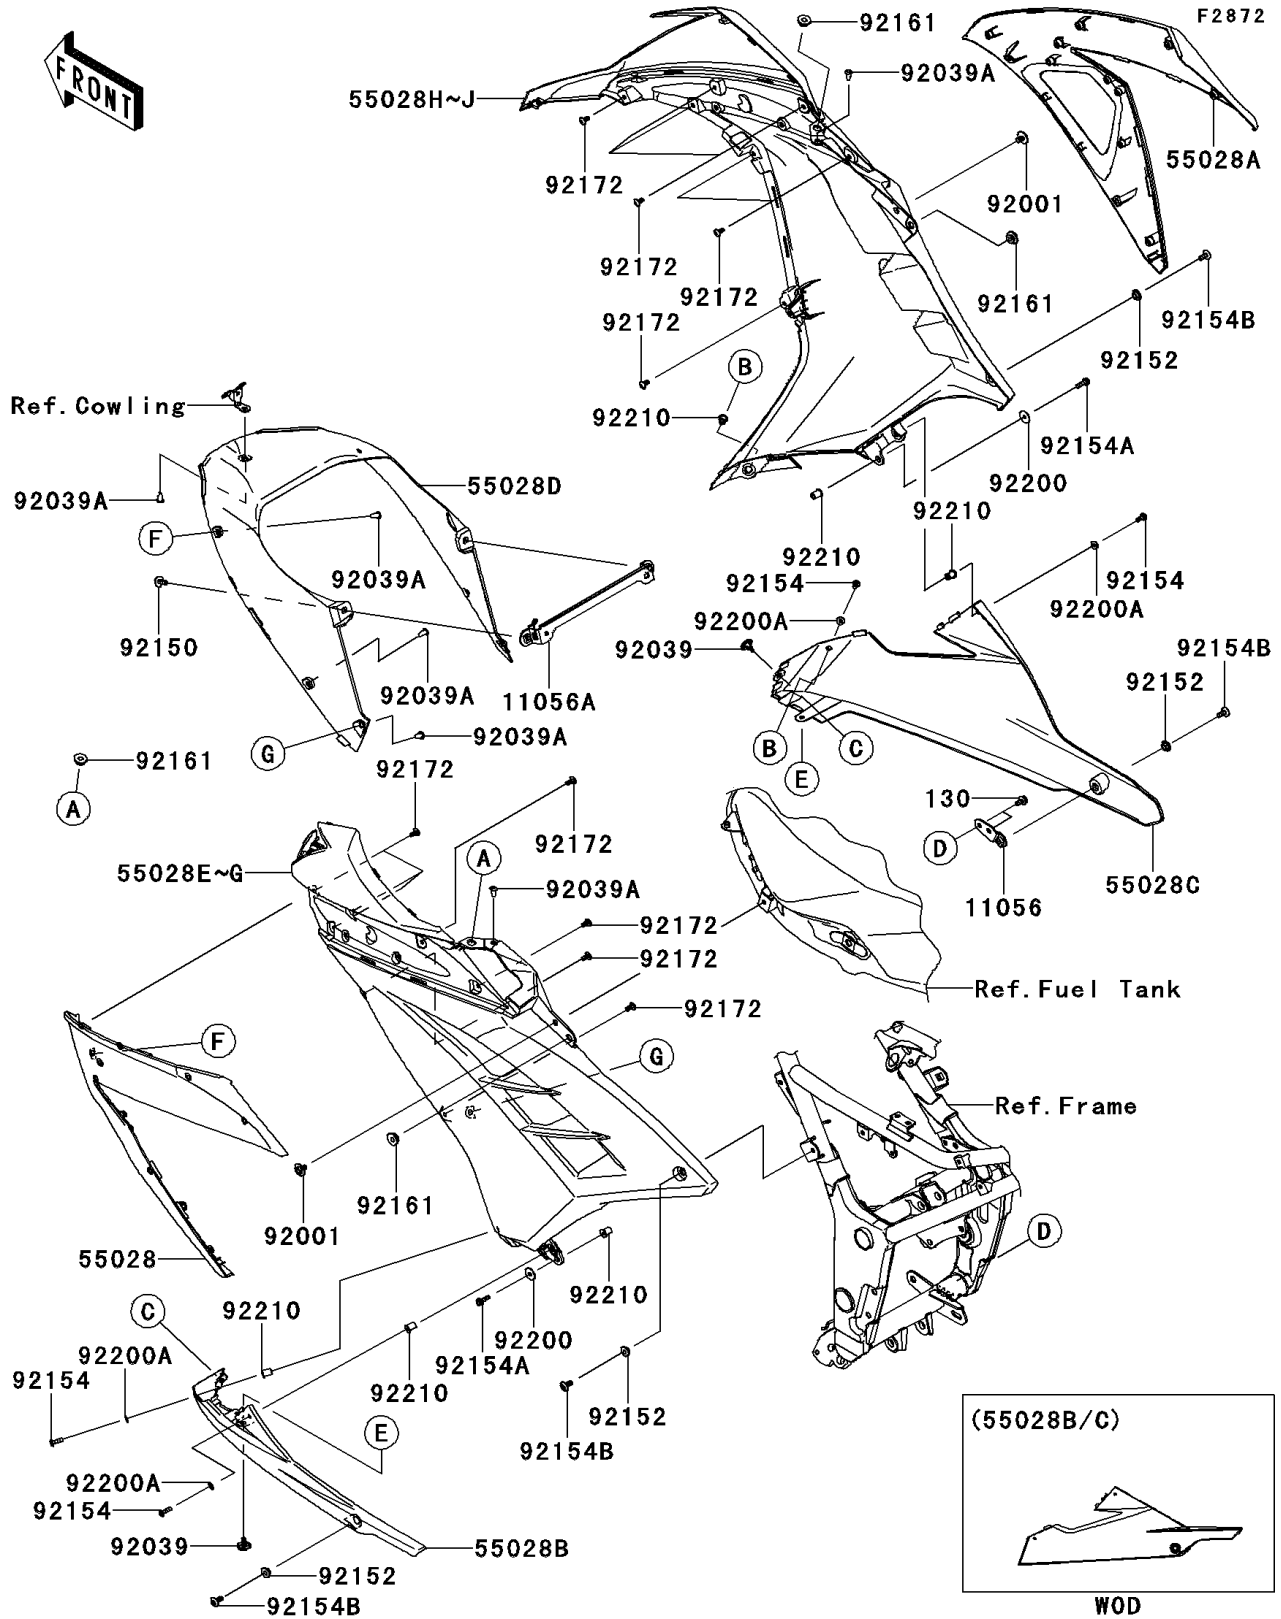

## 2014 NINJA® 300 ABS PARTS DIAGRAM

Cowling Lower(BES)

## 2014 NINJA® 300 ABS PARTS LIST

Cowling Lowers(BES)

ITEM NAME	PART NUMBER	QUANTITY
BOLT-FLANGED,6X14 (Ref # 130)	130BA0614	1
BRACKET,LWR COWL.,RH (Ref # 11056)	11056-1641	1
BRACKET,RADIATOR (Ref # 11056A)	11056-1909	1
COWLING,SIDE,LH (Ref # 55028)	55028-0418	1
COWLING,SIDE,RH (Ref # 55028A)	55028-0419	1
COWLING,LWR,LH,F.S.BLACK (Ref # 55028B)	55028-0420-18T	1
COWLING,LWR,RH,F.S.BLACK (Ref # 55028C)	55028-0421-18T	1
COWLING,FR,INNER (Ref # 55028D)	55028-0422	1
COWLING,CNT,LH,EBONY (Ref # 55028E)	55028-0508-H8	1
COWLING,CNT,RH,EBONY (Ref # 55028H)	55028-0509-H8	1
BOLT,6X12 (Ref # 92001)	92001-1771	1
RIVET,HOLE 8MM (Ref # 92039)	92039-0014	1
RIVET (Ref # 92039A)	92039-0709	1
BOLT,6X16 (Ref # 92150)	92150-1198	1
COLLAR (Ref # 92152)	92152-0445	1
BOLT,SOCKET,5X16 (Ref # 92154)	92154-0182	1
BOLT,FLANGED,5X18 (Ref # 92154A)	92154-0785	1
BOLT,SOCKET,6X14 (Ref # 92154B)	92154-0932	1
DAMPER (Ref # 92161)	92161-1531	1
SCREW,5X12 (Ref # 92172)	92172-0821	1
WASHER,5.5X20X1.2 (Ref # 92200)	92200-0284	1
WASHER,5.2X12X1.0 (Ref # 92200A)	92200-0784	1
NUT,WELL,5MM (Ref # 92210)	92210-0498	1
COWLING,CNT,LH,P.RED (Ref # 55028F)	55028-0508-234	1
COWLING,CNT,LH,P.S.WHITE (Ref # 55028G)	55028-0508-25Y	1
COWLING,CNT,RH,P.RED (Ref # 55028I)	55028-0509-234	1
COWLING,CNT,RH,P.S.WHITE (Ref # 55028J)	55028-0509-25Y	1