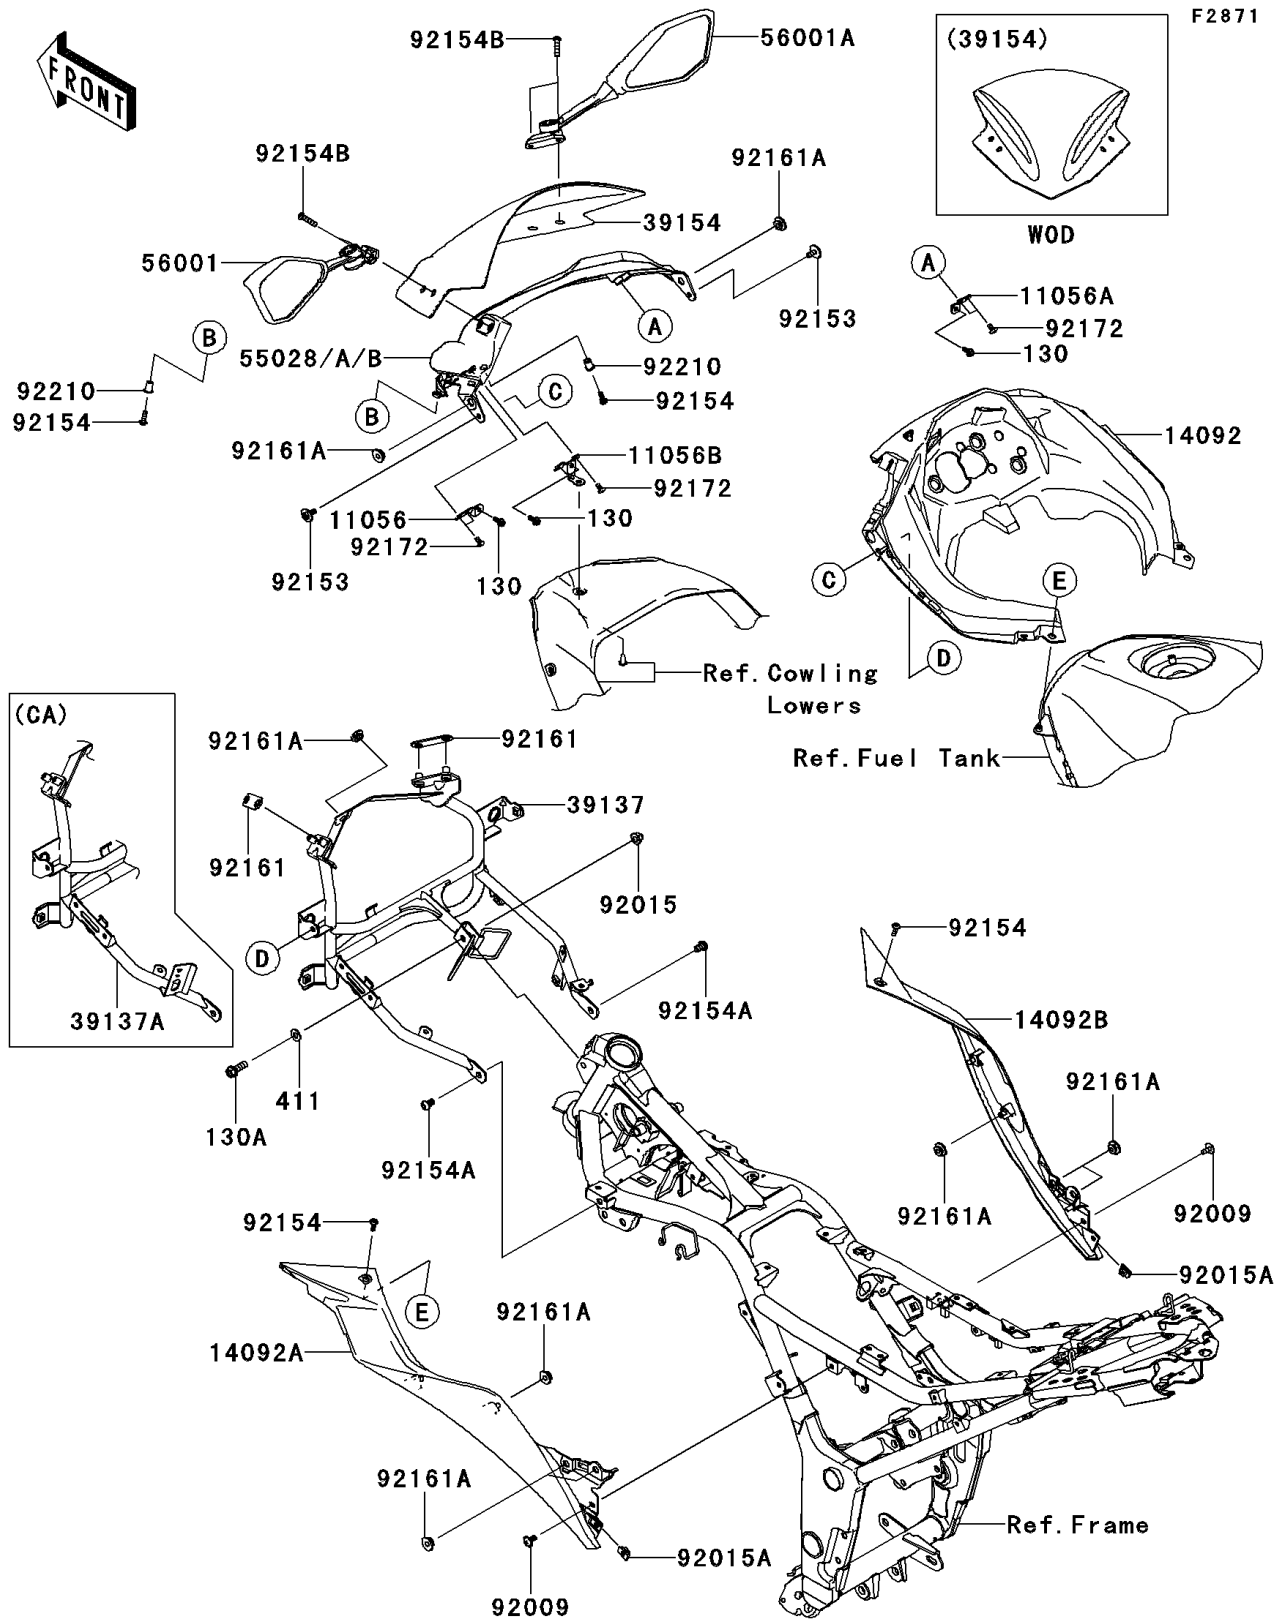

## 2014 NINJA® 300 ABS PARTS DIAGRAM

Cowling

## 2014 NINJA® 300 ABS PARTS LIST

### Cowling

ITEM NAME	PART NUMBER	QUANTITY
BOLT-FLANGED,5X12 (Ref # 130)	130BA0512	1
BOLT-FLANGED,8X25 (Ref # 130A)	130BB0825	1
WASHER-PLAIN,8.5X18X1.6 (Ref # 411)	411AB0800	1
BRACKET,COWL. STAY,LH (Ref # 11056)	11056-1608	1
BRACKET,COWL. STAY,RH (Ref # 11056A)	11056-1610	1
BRACKET,COWL. STAY (Ref # 11056B)	11056-1611	1
COVER,METER (Ref # 14092)	14092-0921	1
COVER,TANK,LH (Ref # 14092A)	14092-0922	1
COVER,TANK,RH (Ref # 14092B)	14092-0923	1
WINDSHIELD (Ref # 39154)	39154-0318	1
COWLING,UPP,EBONY (Ref # 55028)	55028-0496-H8	1
MIRROR-ASSY,LH (Ref # 56001)	56001-0239	1
MIRROR-ASSY,RH (Ref # 56001A)	56001-0240	1
SCREW,6X14 (Ref # 92009)	92009-1662	1
NUT,CAP,8MM,BLACK (Ref # 92015)	92015-1174	1
NUT,5MM (Ref # 92015A)	92015-1627	1
BOLT,6X16 (Ref # 92153)	92153-1423	1
BOLT,SOCKET,5X16 (Ref # 92154)	92154-0182	1
BOLT,SOCKET,8X14 (Ref # 92154A)	92154-1032	1
BOLT,SOCKET,6X25 (Ref # 92154B)	92154-1142	1
DAMPER (Ref # 92161)	92161-1467	1
DAMPER (Ref # 92161A)	92161-1531	1
SCREW,TAPPING,5X10 (Ref # 92172)	92172-0262	1
NUT,WELL,5MM (Ref # 92210)	92210-0498	1
STAY-COMP,COWLING,F.S.BLACK (Ref # 39137)	39137-0565-18R	1
STAY-COMP,COWLING,F.S.BLACK (Ref # 39137A)	39137-0566-18R	1
COWLING,UPP,P.RED (Ref # 55028A)	55028-0496-234	1
COWLING,UPP,P.S.WHITE (Ref # 55028B)	55028-0496-25Y	1