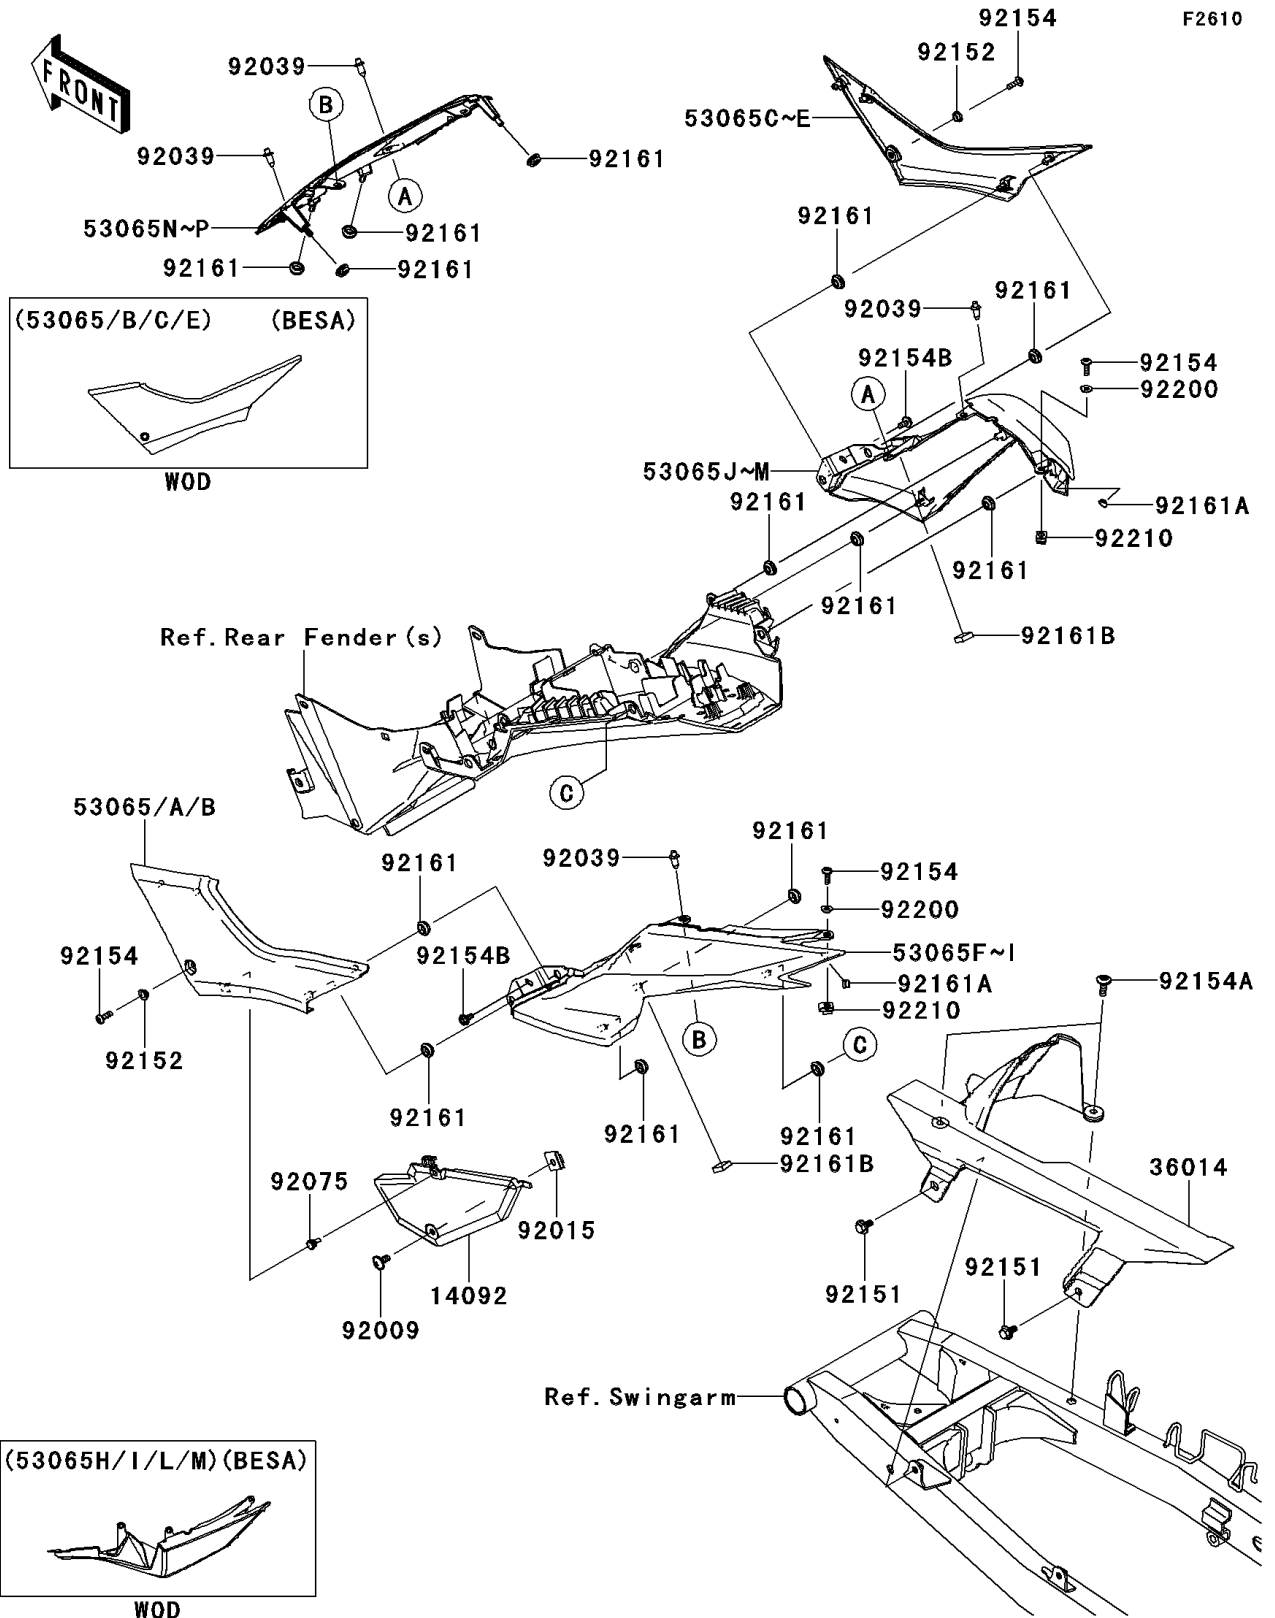

## 2014 NINJA® 300 ABS PARTS DIAGRAM

Side Covers/Chain Cover

## 2014 NINJA® 300 ABS PARTS LIST

Side Covers/Chain Cover

ITEM NAME	PART NUMBER	QUANTITY
COVER,FILTER CAP (Ref # 14092)	14092-0954	1
CASE-CHAIN (Ref # 36014)	36014-0555	1
COVER SEAT,SIDE,LH,EBONY (Ref # 53065)	53065-0026-H8	1
COVER SEAT,SIDE,RH,EBONY (Ref # 53065C)	53065-0027-H8	1
COVER SEAT,TAIL,LH,EBONY (Ref # 53065F)	53065-0060-H8	1
COVER SEAT,TAIL,RH,EBONY (Ref # 53065J)	53065-0061-H8	1
COVER SEAT,CNT,EBONY (Ref # 53065N)	53065-0062-H8	1
SCREW,6X14 (Ref # 92009)	92009-1662	1
NUT,CLAMP,6MM (Ref # 92015)	92015-1531	1
RIVET (Ref # 92039)	92039-0709	1
DAMPER (Ref # 92075)	92075-1808	1
BOLT,FLANGED,6X13 (Ref # 92151)	92151-1703	1
COLLAR,5.8X8.2X4.7 (Ref # 92152)	92152-1697	1
BOLT,SOCKET,5X16 (Ref # 92154)	92154-0182	1
BOLT,SOCKET,6X20 (Ref # 92154A)	92154-0918	1
BOLT,FLANGED,5X12 (Ref # 92154B)	92154-1003	1
DAMPER (Ref # 92161)	92161-0631	1
DAMPER (Ref # 92161A)	92161-1459	1
DAMPER,15X15X5 (Ref # 92161B)	92161-1522	1
WASHER,5.2X12X1.0 (Ref # 92200)	92200-0784	1
NUT,5MM (Ref # 92210)	92210-0817	1
COVER SEAT,SIDE,LH,P.RED (Ref # 53065A)	53065-0026-234	1
COVER SEAT,SIDE,LH,P.S.WHITE (Ref # 53065B)	53065-0026-25Y	1
COVER SEAT,SIDE,RH,P.RED (Ref # 53065D)	53065-0027-234	1
COVER SEAT,SIDE,RH,P.S.WHITE (Ref # 53065E)	53065-0027-25Y	1
COVER SEAT,TAIL,LH,P.RED (Ref # 53065G)	53065-0060-234	1
COVER SEAT,TAIL,LH,P.S.WHITE (Ref # 53065H)	53065-0060-25Y	1
COVER SEAT,TAIL,RH,P.RED (Ref # 53065K)	53065-0061-234	1
COVER SEAT,TAIL,RH,P.S.WHITE (Ref # 53065L)	53065-0061-25Y	1

## 2014 NINJA® 300 ABS PARTS LIST

Side Covers/Chain Cover

ITEM NAME	PART NUMBER	QUANTITY
COVER SEAT,CNT,P.RED (Ref # 530650)	53065-0062-234	1
COVER SEAT,CNT,P.S.WHITE (Ref # 53065P)	53065-0062-25Y	1