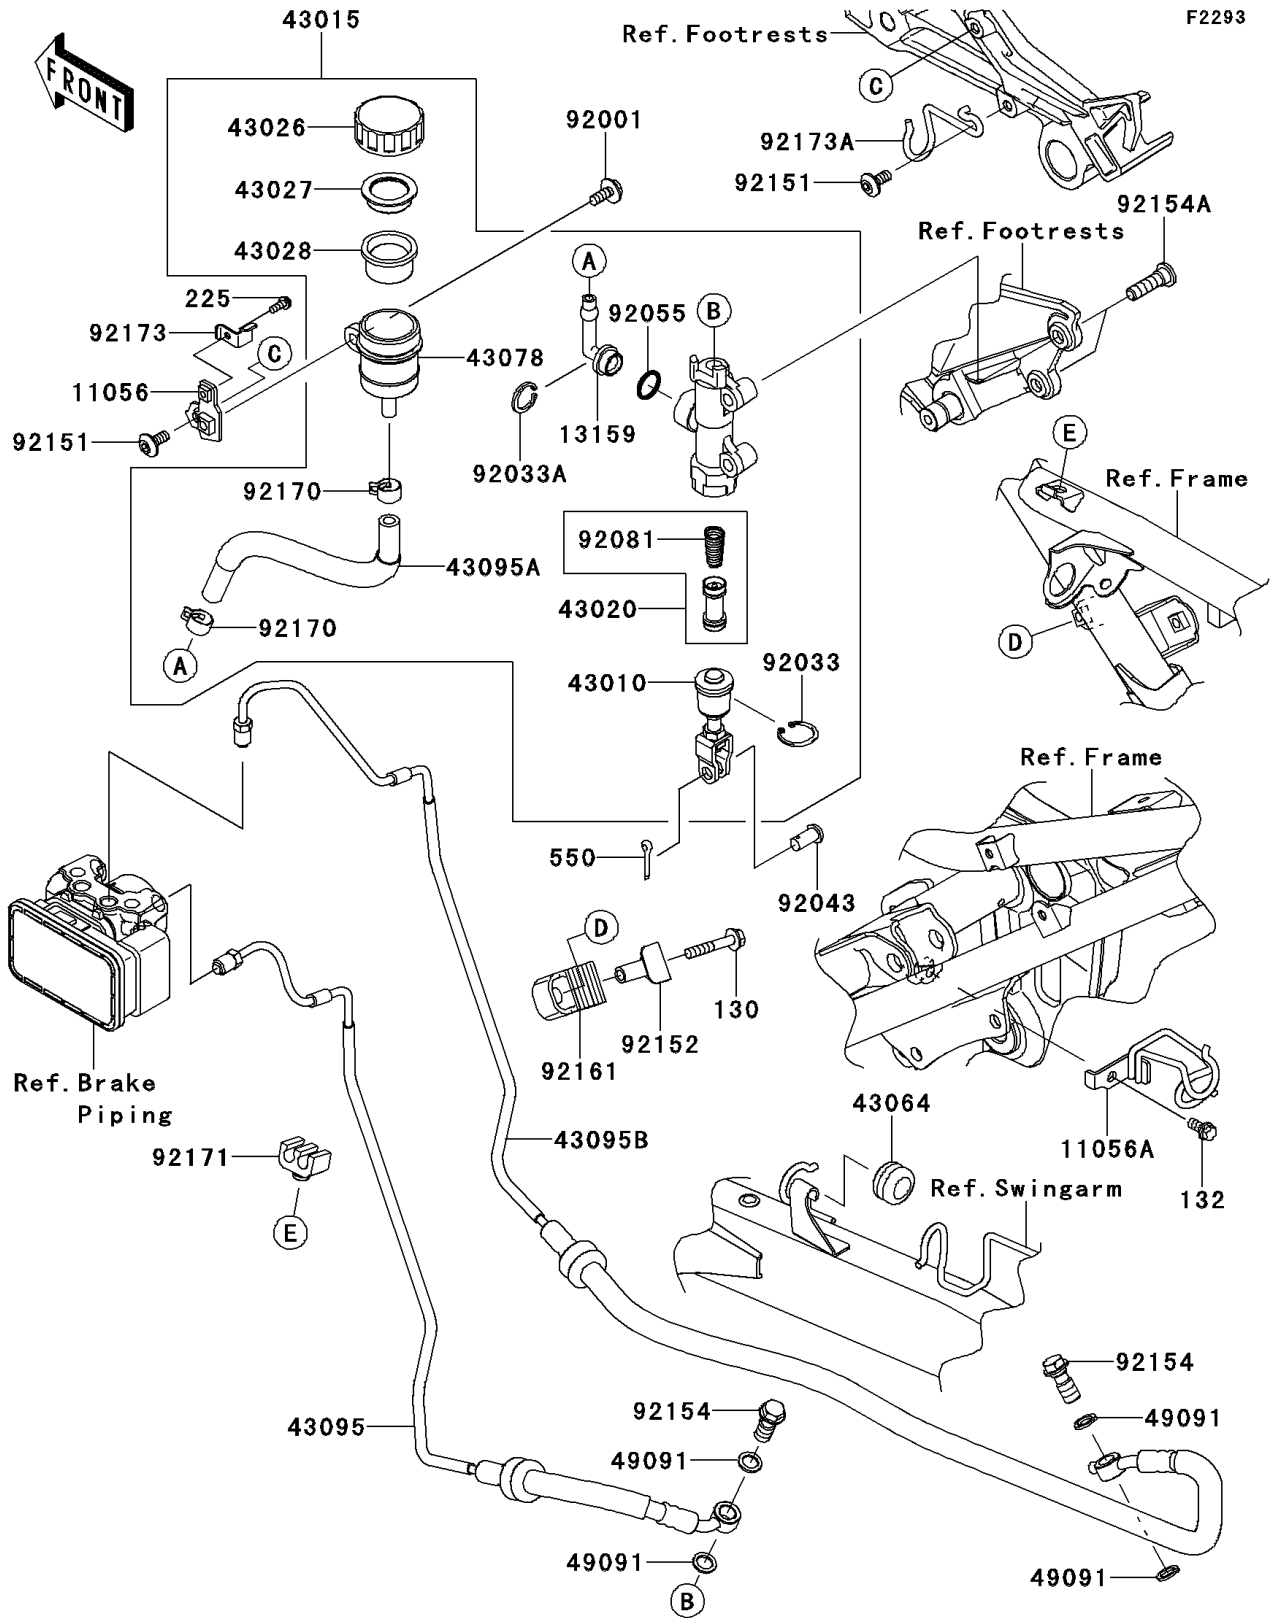

2014 NINJA® 300 ABS PARTS DIAGRAM

Rear Master Cylinder

2014 NINJA® 300 ABS PARTS LIST

Rear Master Cylinder

ITEM NAME	PART NUMBER	QUANTITY
BOLT-FLANGED,6X35 (Ref # 130)	130BB0635	1
BOLT-FLANGED-SMALL,6X12 (Ref # 132)	132BB0612	1
SCREW-PAN-WSP-CROS,4X12 (Ref # 225)	225AB0412	1
PIN-COTTER,2.0X15 (Ref # 550)	550AA2015	1
BRACKET (Ref # 11056)	11056-2306	1
BRACKET,BRAKE HOSE (Ref # 11056A)	11056-2311	1
CONNECTOR (Ref # 13159)	13159-1056	1
ROD-ASSY-BRAKE (Ref # 43010)	43010-0010	1
CYLINDER-ASSY-MASTER,RR (Ref # 43015)	43015-0573	1
PISTON-COMP-BRAKE (Ref # 43020)	43020-1057	1
CAP-BRAKE (Ref # 43026)	43026-0009	1
PLATE-DIAPHRAGM (Ref # 43027)	43027-1053	1
DIAPHRAGM (Ref # 43028)	43028-1065	1
GROMMET,HOSE CLAMP (Ref # 43064)	43064-006	1
RESERVOIR (Ref # 43078)	43078-0040	1
HOSE-BRAKE,RR M/CYLINDER (Ref # 43095)	43095-0695	1
HOSE-BRAKE (Ref # 43095A)	43095-0765	1
HOSE-BRAKE,RR CALIPER (Ref # 43095B)	43095-0768	1
WASHER-SEAL,10.1X14.5X1.5 (Ref # 49091)	49091-0001	1
BOLT,W/P,6X16 (Ref # 92001)	92001-1860	1
RING-SNAP,20.9X24.6X1.2 (Ref # 92033)	92033-0079	1
RING-SNAP,20.5MM (Ref # 92033A)	92033-1186	1
PIN,8X17 (Ref # 92043)	92043-0104	1
RING-O,14.8X2.4 (Ref # 92055)	92055-0741	1
SPRING,MASTER CYLINDER (Ref # 92081)	92081-1737	1
BOLT,SOCKET,6X14 (Ref # 92151)	92151-1654	1
COLLAR (Ref # 92152)	92152-0409	1
BOLT,OIL,L=23 (Ref # 92154)	92154-0226	1
BOLT,SOCKET,8X30 (Ref # 92154A)	92154-0843	1

2014 NINJA® 300 ABS PARTS LIST

Rear Master Cylinder

ITEM NAME	PART NUMBER	QUANTITY
DAMPER,BRAKE PIPE (Ref # 92161)	92161-0347	1
CLAMP,HOSE (Ref # 92170)	92170-1091	1
CLAMP (Ref # 92171)	92171-0818	1
CLAMP,RESERVOIR TANK CAP (Ref # 92173)	92173-0028	1
CLAMP (Ref # 92173A)	92173-0936	1