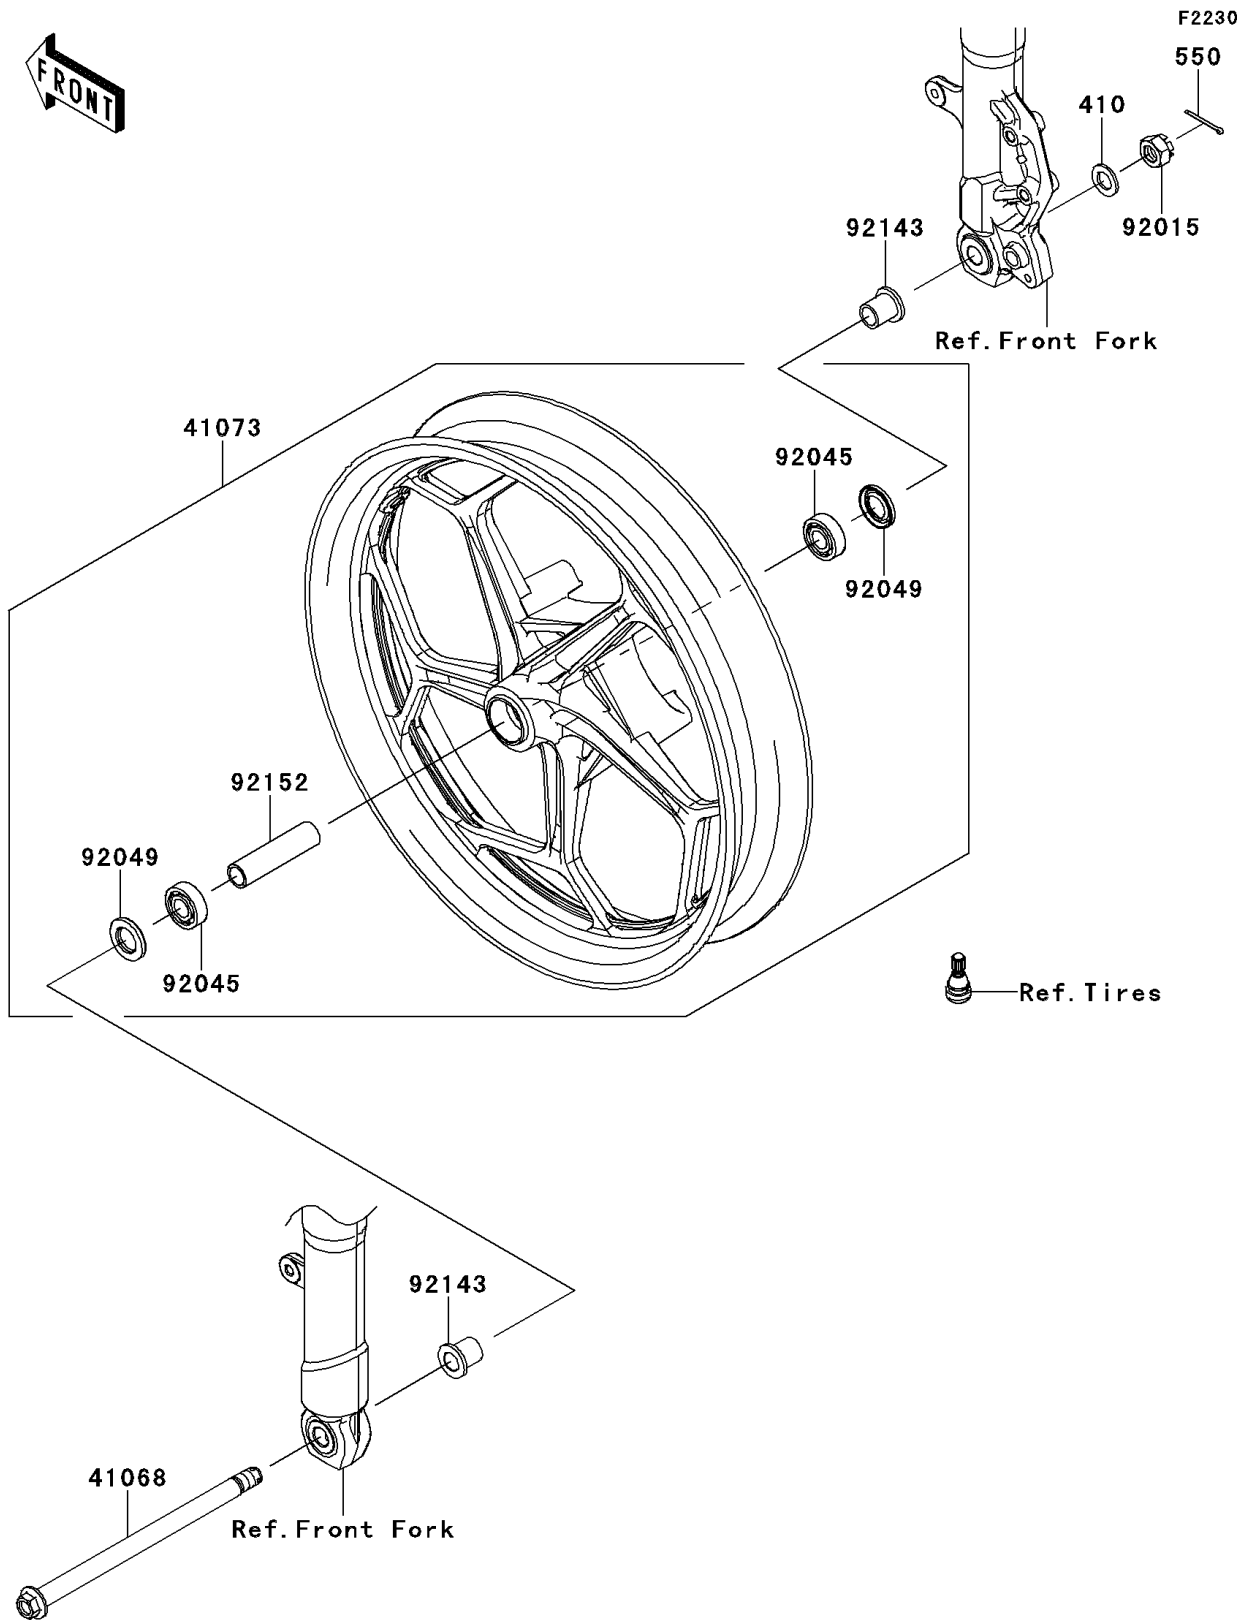

2014 NINJA® 300 ABS PARTS DIAGRAM

Front Wheel(BES)

2014 NINJA® 300 ABS PARTS LIST

Front Wheel(BES)

ITEM NAME	PART NUMBER	QUANTITY
WASHER-PLAIN-SMALL,14MM (Ref # 410)	410AA1400	1
PIN-COTTER,3.0X30 (Ref # 550)	550AA3030	1
AXLE,FR (Ref # 41068)	41068-0024	1
WHEEL-ASSY,FR,BLACK (Ref # 41073)	41073-0589-R2	1
NUT,CASTLE,14MM (Ref # 92015)	92015-1765	1
BEARING-BALL,15X35X11 (Ref # 92045)	92045-0734	1
SEAL-OIL (Ref # 92049)	92049-0136	1
COLLAR,FR AXLE,L=24 (Ref # 92143)	92143-1187	1
COLLAR,15.1X20X80 (Ref # 92152)	92152-1586	1