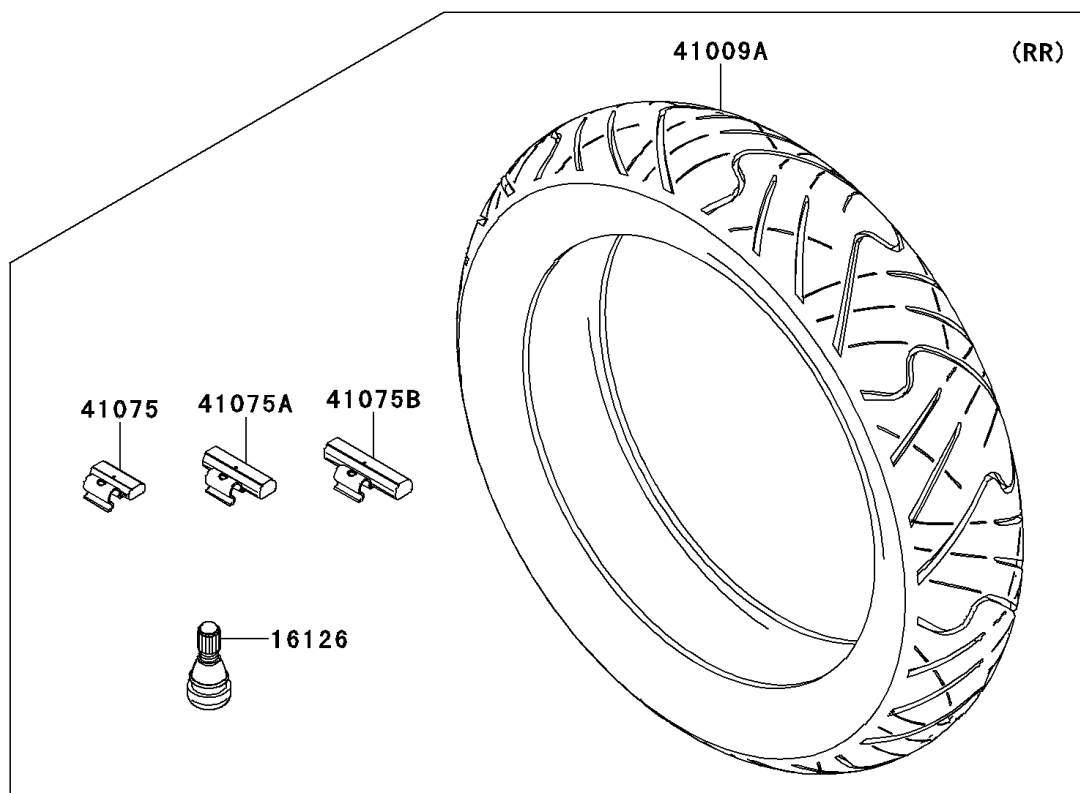

## 2014 NINJA® 300 ABS PARTS DIAGRAM

Tires

F2210

## 2014 NINJA® 300 ABS PARTS LIST

Tires

ITEM NAME	PART NUMBER	QUANTITY
VALVE,TIRE (Ref # 16126)	16126-1140	1
TIRE,FR,110/70-17 54S,RX-01F (Ref # 41009)	41009-0514	1
TIRE,RR,140/70-17 66S,RX-01R (Ref # 41009A)	41009-0520	1
BALANCER-WHEEL,10G,SILVER (Ref # 41075)	41075-0007	1
BALANCER-WHEEL,20G,SILVER (Ref # 41075A)	41075-0008	1
BALANCER-WHEEL,30G,SILVER (Ref # 41075B)	41075-0009	1