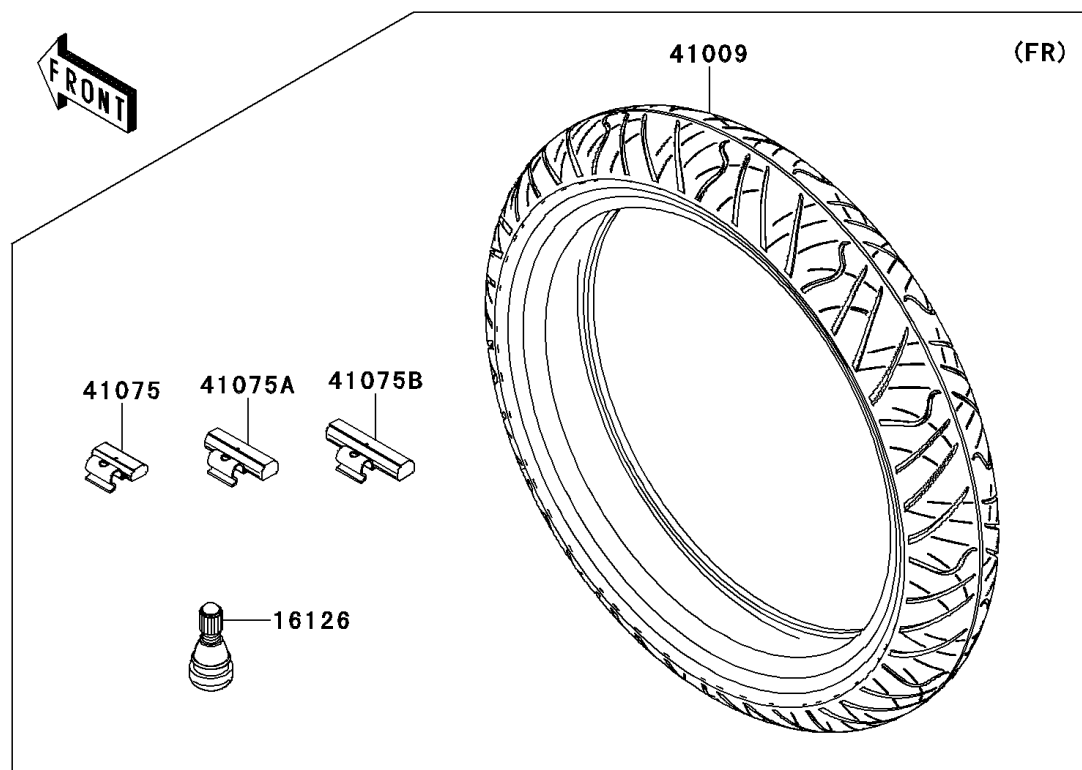

## 2014 NINJA® 300 ABS PARTS DIAGRAM

Tires

F2210

## 2014 NINJA® 300 ABS PARTS LIST

Tires

ITEM NAME	PART NUMBER	QUANTITY
VALVE,TIRE (Ref # 16126)	16126-1140	1
TIRE,FR,110/70-17 54S,RX-01F (Ref # 41009)	41009-0514	1
TIRE,RR,140/70-17 66S,RX-01R (Ref # 41009A)	41009-0520	1
BALANCER-WHEEL,10G,SILVER (Ref # 41075)	41075-0007	1
BALANCER-WHEEL,20G,SILVER (Ref # 41075A)	41075-0008	1
BALANCER-WHEEL,30G,SILVER (Ref # 41075B)	41075-0009	1