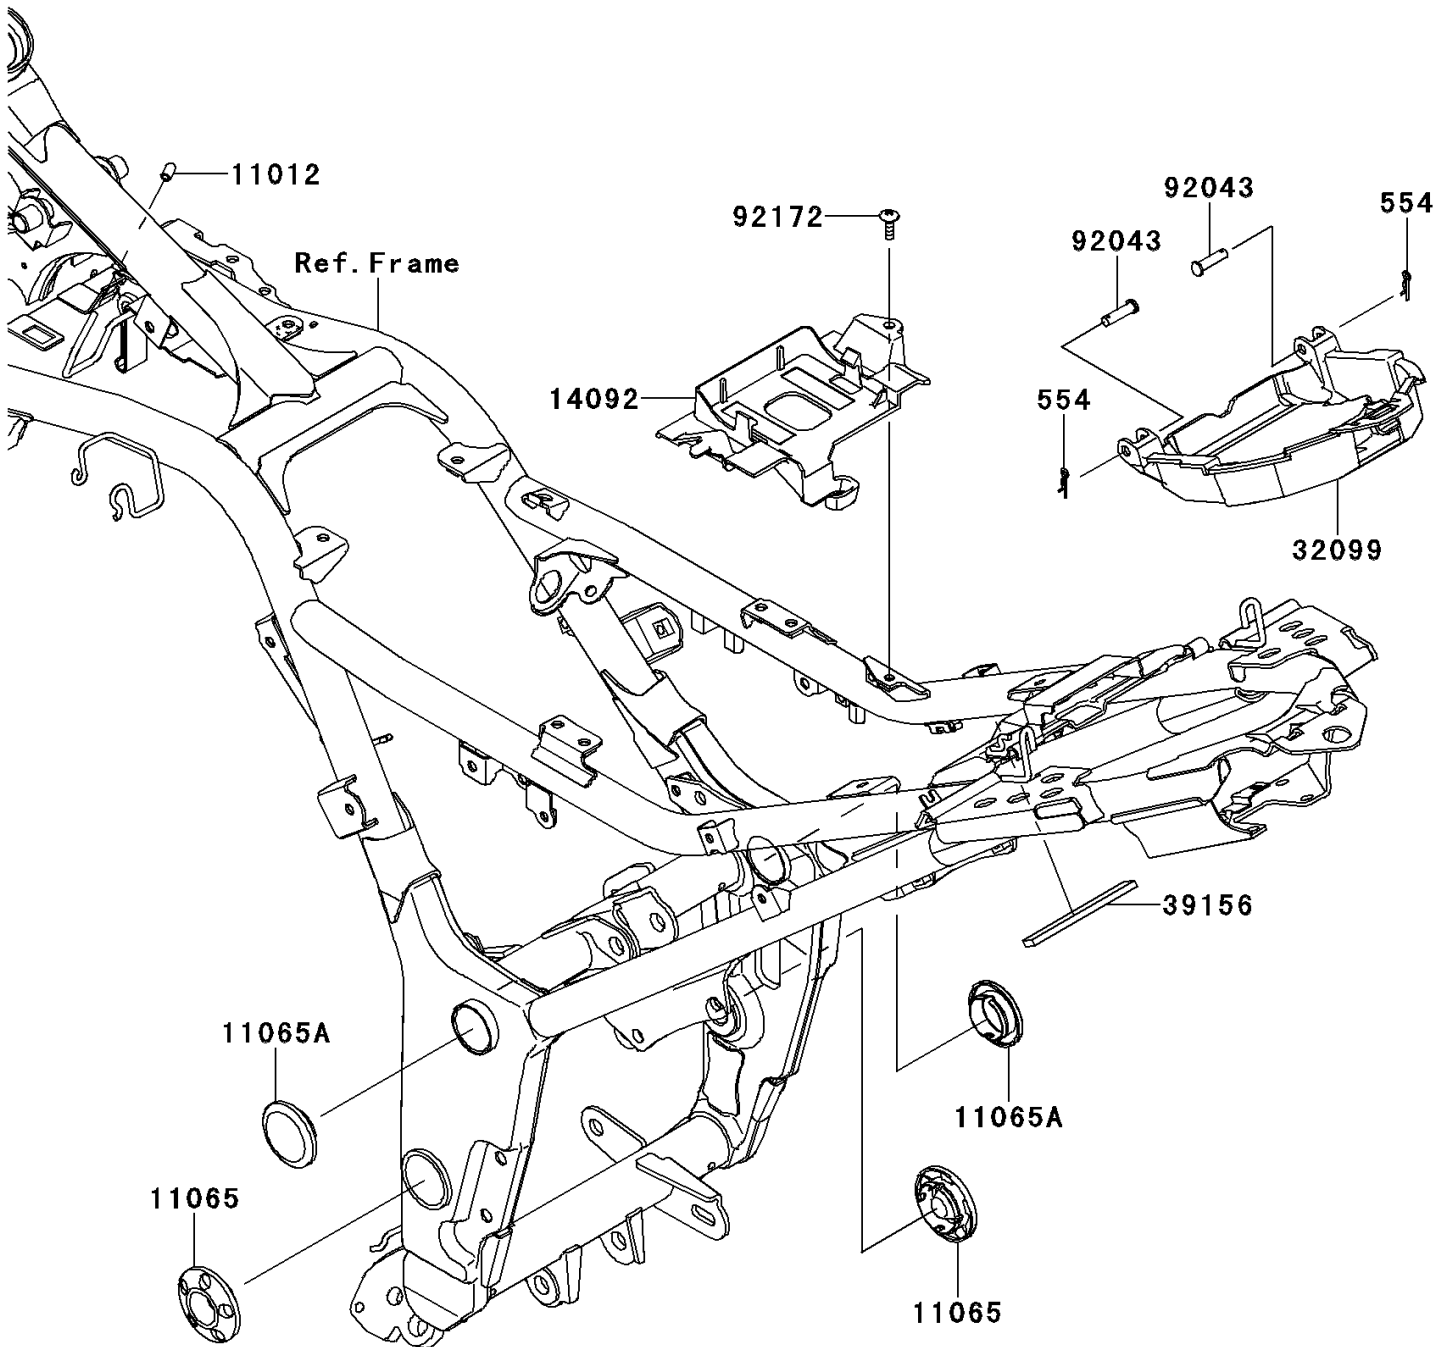

2014 NINJA® 300 ABS PARTS DIAGRAM

Frame Fittings

F2131

2014 NINJA® 300 ABS PARTS LIST

Frame Fittings

ITEM NAME	PART NUMBER	QUANTITY
PIN-SNAP (Ref # 554)	554DA0600	1
CAP (Ref # 11012)	11012-1438	1
CAP,SWING ARM BRACKET,BLACK (Ref # 11065)	11065-0262-18T	1
CAP,SWING ARM BRACKET,BLACK (Ref # 11065A)	11065-0748-18T	1
COVER,BATTERY (Ref # 14092)	14092-0920	1
CASE,TOOL (Ref # 32099)	32099-0721	1
PAD,10X105X4 (Ref # 39156)	39156-1753	1
PIN,6X23 (Ref # 92043)	92043-0746	1
SCREW,5X16 (Ref # 92172)	92172-0322	1