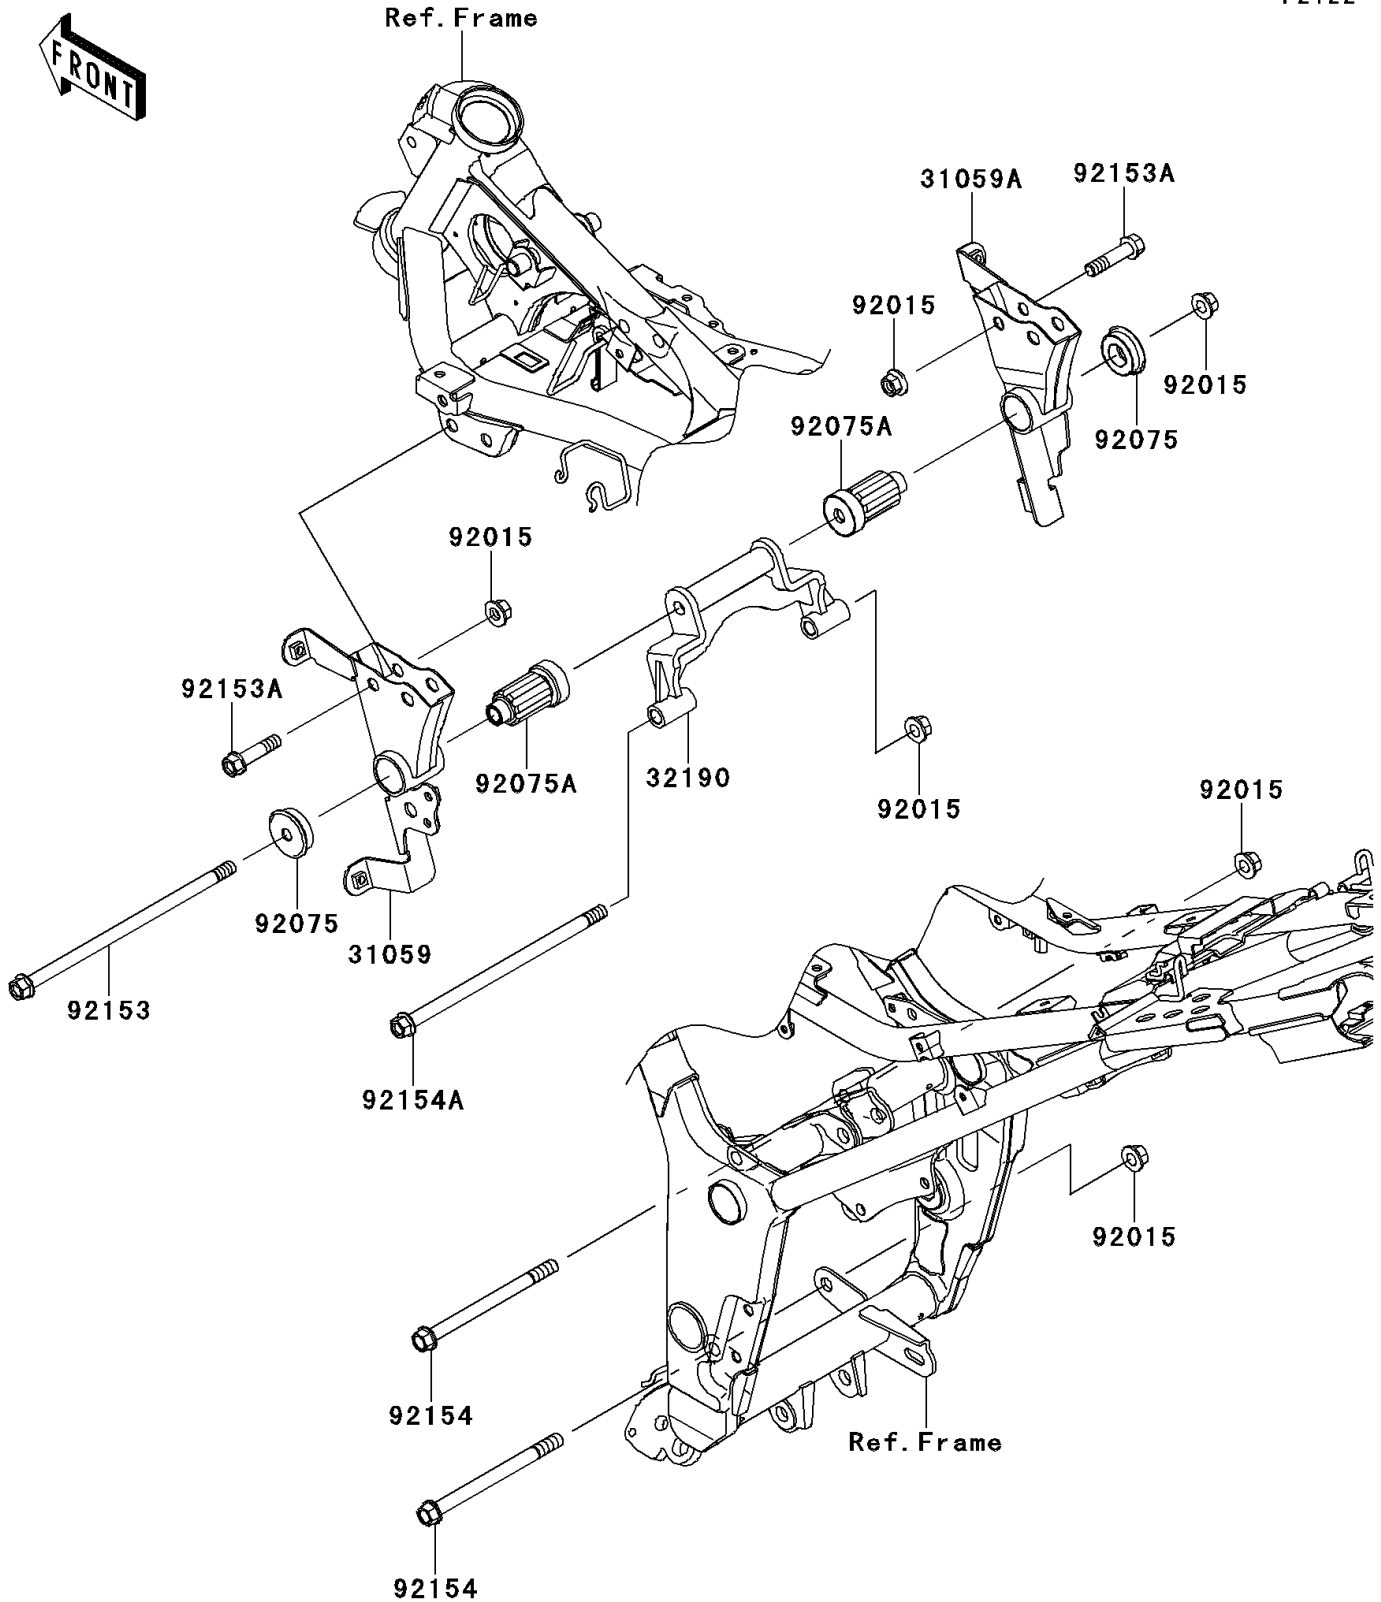

2014 NINJA® 300 ABS PARTS DIAGRAM

Engine Mount

F2122

2014 NINJA® 300 ABS PARTS LIST

Engine Mount

ITEM NAME	PART NUMBER	QUANTITY
BRACKET-COMP-ENGINE,LH (Ref # 31059)	31059-0061	1
BRACKET-COMP-ENGINE,RH (Ref # 31059A)	31059-0062	1
BRACKET-ENGINE (Ref # 32190)	32190-0629	1
NUT,FLANGED,10MM (Ref # 92015)	92015-1415	1
DAMPER,ENGINE MOUNT (Ref # 92075)	92075-1738	1
DAMPER,ENGINE MOUNT,MAIN (Ref # 92075A)	92075-1739	1
BOLT,FLANGED,10X240 (Ref # 92153)	92153-0559	1
BOLT,FLANGED,10X42 (Ref # 92153A)	92153-1957	1
BOLT,FLANGED,10X135 (Ref # 92154)	92154-0359	1
BOLT,FLANGED,10X210 (Ref # 92154A)	92154-0360	1