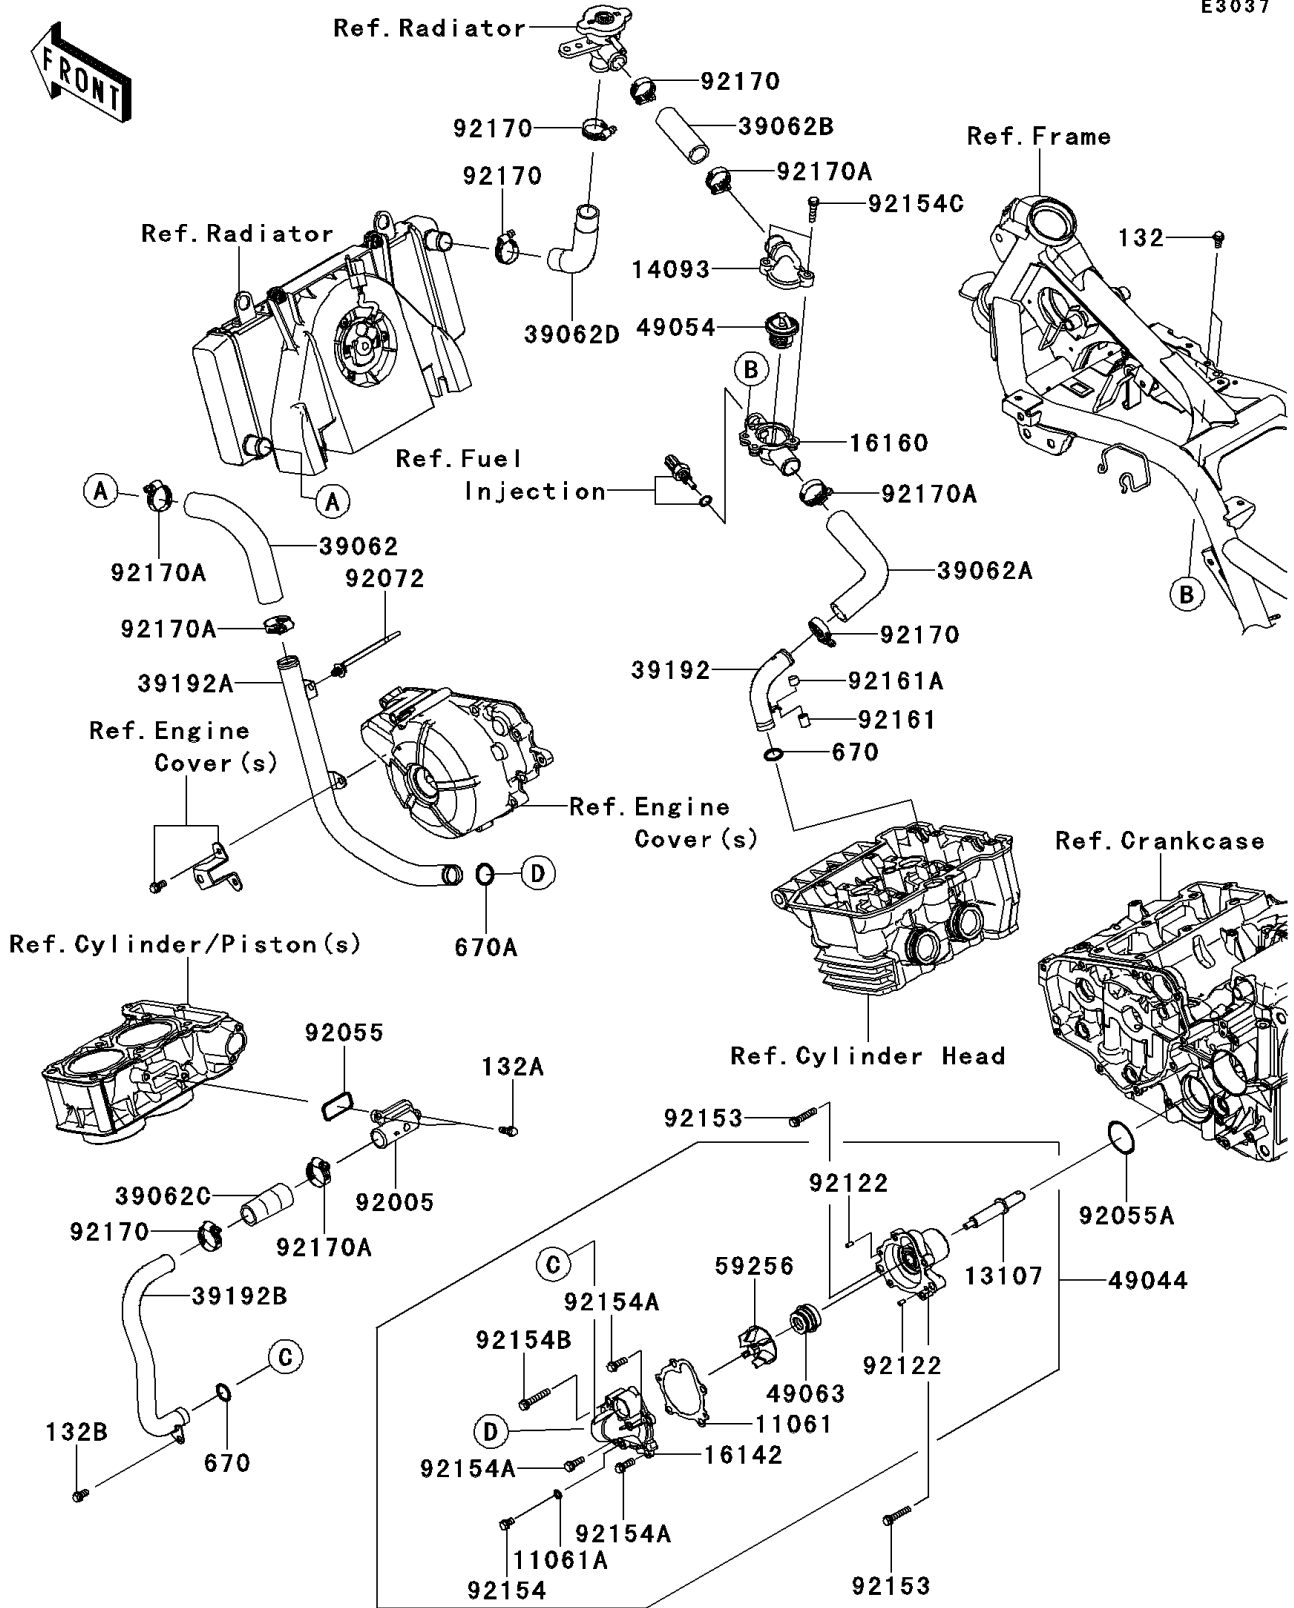

2014 NINJA® 300 ABS PARTS DIAGRAM

Water Pipe

E3037

2014 NINJA® 300 ABS PARTS LIST

Water Pipe

ITEM NAME	PART NUMBER	QUANTITY
BOLT-FLANGED-SMALL,6X14 (Ref # 132)	132BA0614	1
BOLT-FLANGED-SMALL,6X16 (Ref # 132A)	132BA0616	1
BOLT-FLANGED-SMALL,6X12 (Ref # 132B)	132BB0612	1
O RING,16MM (Ref # 670)	670B2016	1
O RING,18MM (Ref # 670A)	670B2018	1
GASKET (Ref # 11061)	11061-0795	1
GASKET,DRAIN (Ref # 11061A)	11061-0875	1
SHAFT (Ref # 13107)	13107-0742	1
COVER,THERMOSTAT (Ref # 14093)	14093-0010	1
COVER-PUMP (Ref # 16142)	16142-0708	1
BODY,THERMO,LWR (Ref # 16160)	16160-0754	1
HOSE-COOLING,RAD.-W/P (Ref # 39062)	39062-0196	1
HOSE-COOLING,THERMO.-HEAD (Ref # 39062A)	39062-0337	1
HOSE-COOLING,THERMO.-CAP (Ref # 39062B)	39062-0338	1
HOSE-COOLING,W/P-CYLINDER (Ref # 39062C)	39062-0603	1
HOSE-COOLING,RAD.-CAP (Ref # 39062D)	39062-0607	1
PIPE-WATER (Ref # 39192)	39192-0131	1
PIPE-WATER,RAD.-W/P (Ref # 39192A)	39192-0564	1
PIPE-WATER,W/P-CYLINDER (Ref # 39192B)	39192-0565	1
PUMP-WATER (Ref # 49044)	49044-0554	1
THERMOSTAT (Ref # 49054)	49054-1056	1
SEAL-MECHANICAL,WATER (Ref # 49063)	49063-1055	1
IMPELLER (Ref # 59256)	59256-0554	1
FITTING,CYLINDER (Ref # 92005)	92005-0737	1
RING-O,2.4MM (Ref # 92055)	92055-0735	1
RING-O,34.4X3.1 (Ref # 92055A)	92055-0736	1
BAND (Ref # 92072)	92072-1414	1
ROLLER,4X8 (Ref # 92122)	92122-0557	1
BOLT,6X30 (Ref # 92153)	92153-0832	1

2014 NINJA® 300 ABS PARTS LIST

Water Pipe

ITEM NAME	PART NUMBER	QUANTITY
BOLT,FLANGED,6X10 (Ref # 92154)	92154-0950	1
BOLT,FLANGED-SMALL,6X18 (Ref # 92154A)	92154-1062	1
BOLT,FLANGED-SMALL,6X35 (Ref # 92154B)	92154-1063	1
BOLT,FLANGED,6X25 (Ref # 92154C)	92154-1212	1
DAMPER,10X11.5 (Ref # 92161)	92161-0690	1
DAMPER,10X7.5 (Ref # 92161A)	92161-0691	1
CLAMP,COOLING HOSE (Ref # 92170)	92170-1033	1
CLAMP,HOSE,32MM (Ref # 92170A)	92170-1286	1