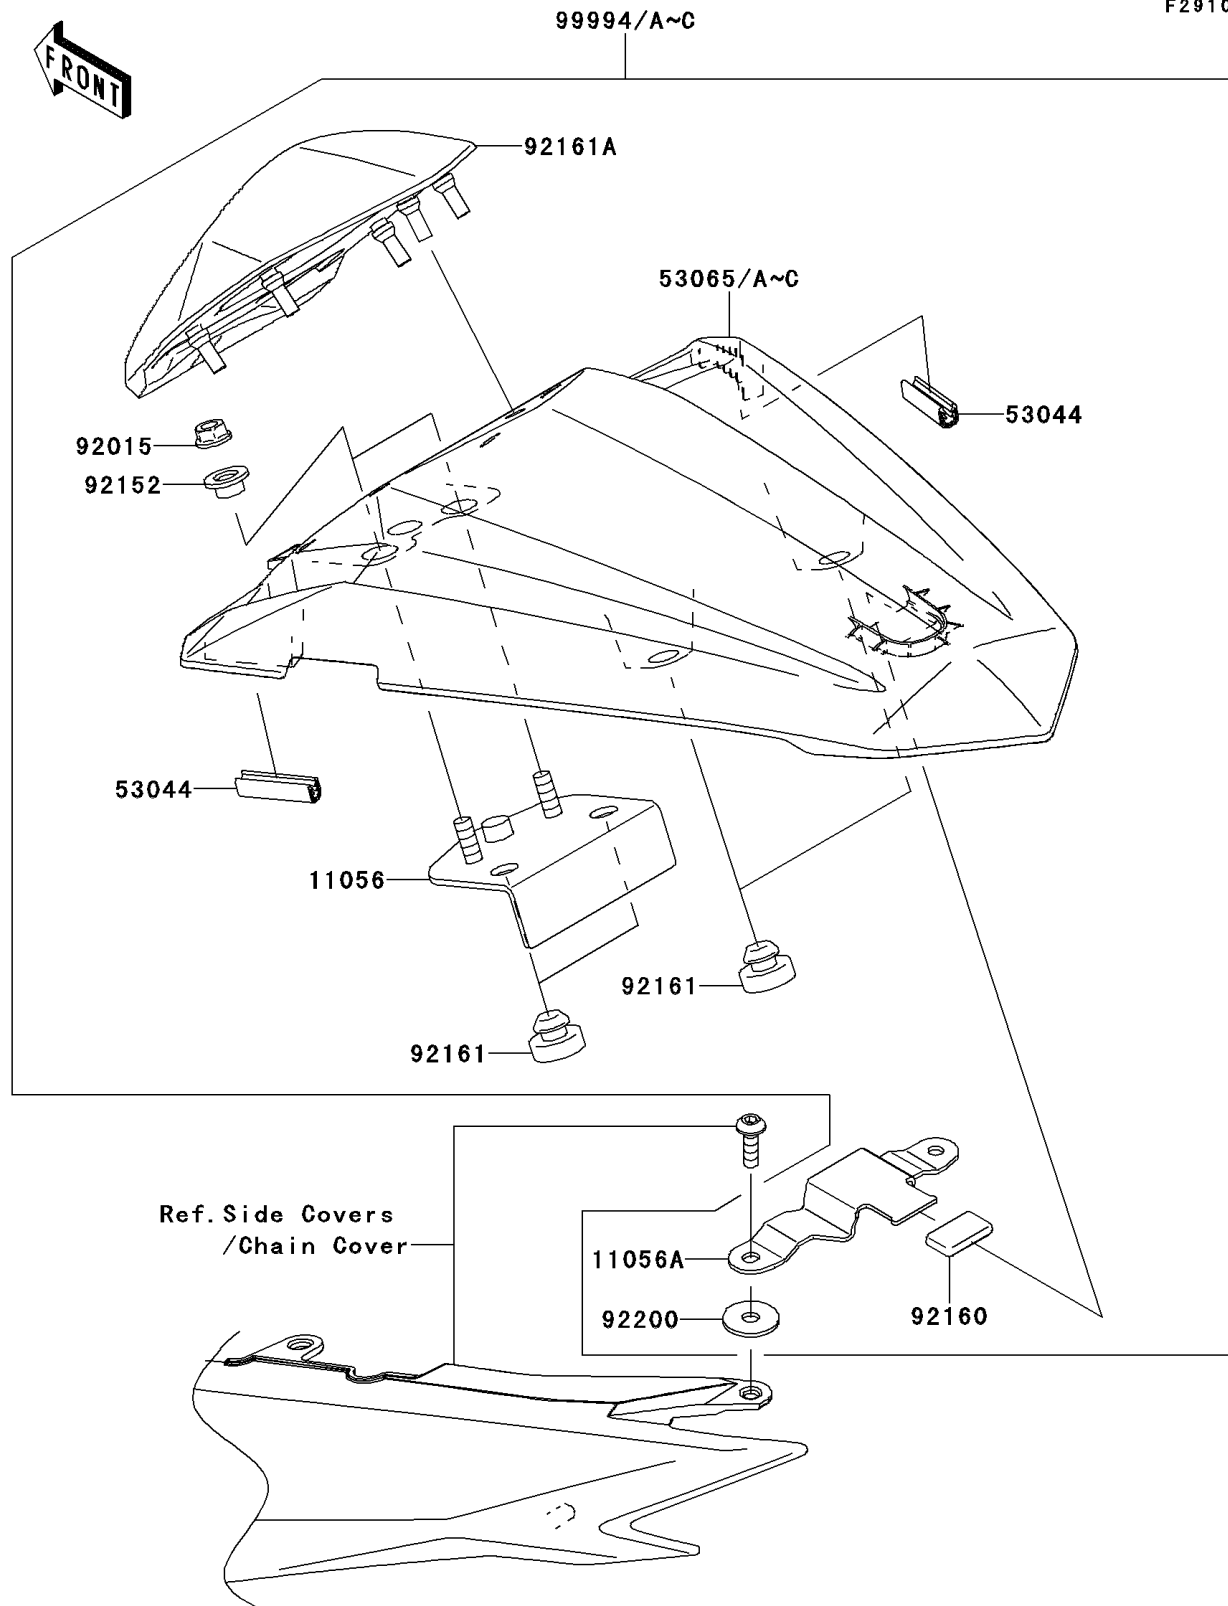

## 2014 NINJA® 300 PARTS DIAGRAM

Accessory(Single Seat Cover)

F2910

## 2014 NINJA® 300 PARTS LIST

Accessory(Single Seat Cover)

ITEM NAME	PART NUMBER	QUANTITY
BRACKET (Ref # 11056)	11056-1823	1
BRACKET (Ref # 11056A)	11056-2403	1
TRIM,L=30 (Ref # 53044)	53044-0001	1
COVER SEAT,EBONY (Ref # 53065)	53065-0064-H8	1
NUT,FLANGED,6MM (Ref # 92015)	92015-1367	1
COLLAR,6.8X10(16)X6.6 (Ref # 92152)	92152-0842	1
DAMPER (Ref # 92160)	92160-1190	1
DAMPER (Ref # 92161)	92161-0046	1
DAMPER,CUSHION (Ref # 92161A)	92161-1460	1
WASHER,6X20X1.6 (Ref # 92200)	92200-0212	1
KIT,SINGLE SEAT,EBONY (Ref # 99994)	99994-0354-H8	1
COVER SEAT,P.RED (Ref # 53065A)	53065-0064-234	1
COVER SEAT,P.S.WHITE (Ref # 53065B)	53065-0064-25Y	1
KIT,SINGLE SEAT,P.RED (Ref # 99994A)	99994-0354-234	1
KIT,SINGLE SEAT,P.S.WHITE (Ref # 99994B)	99994-0354-25Y	1