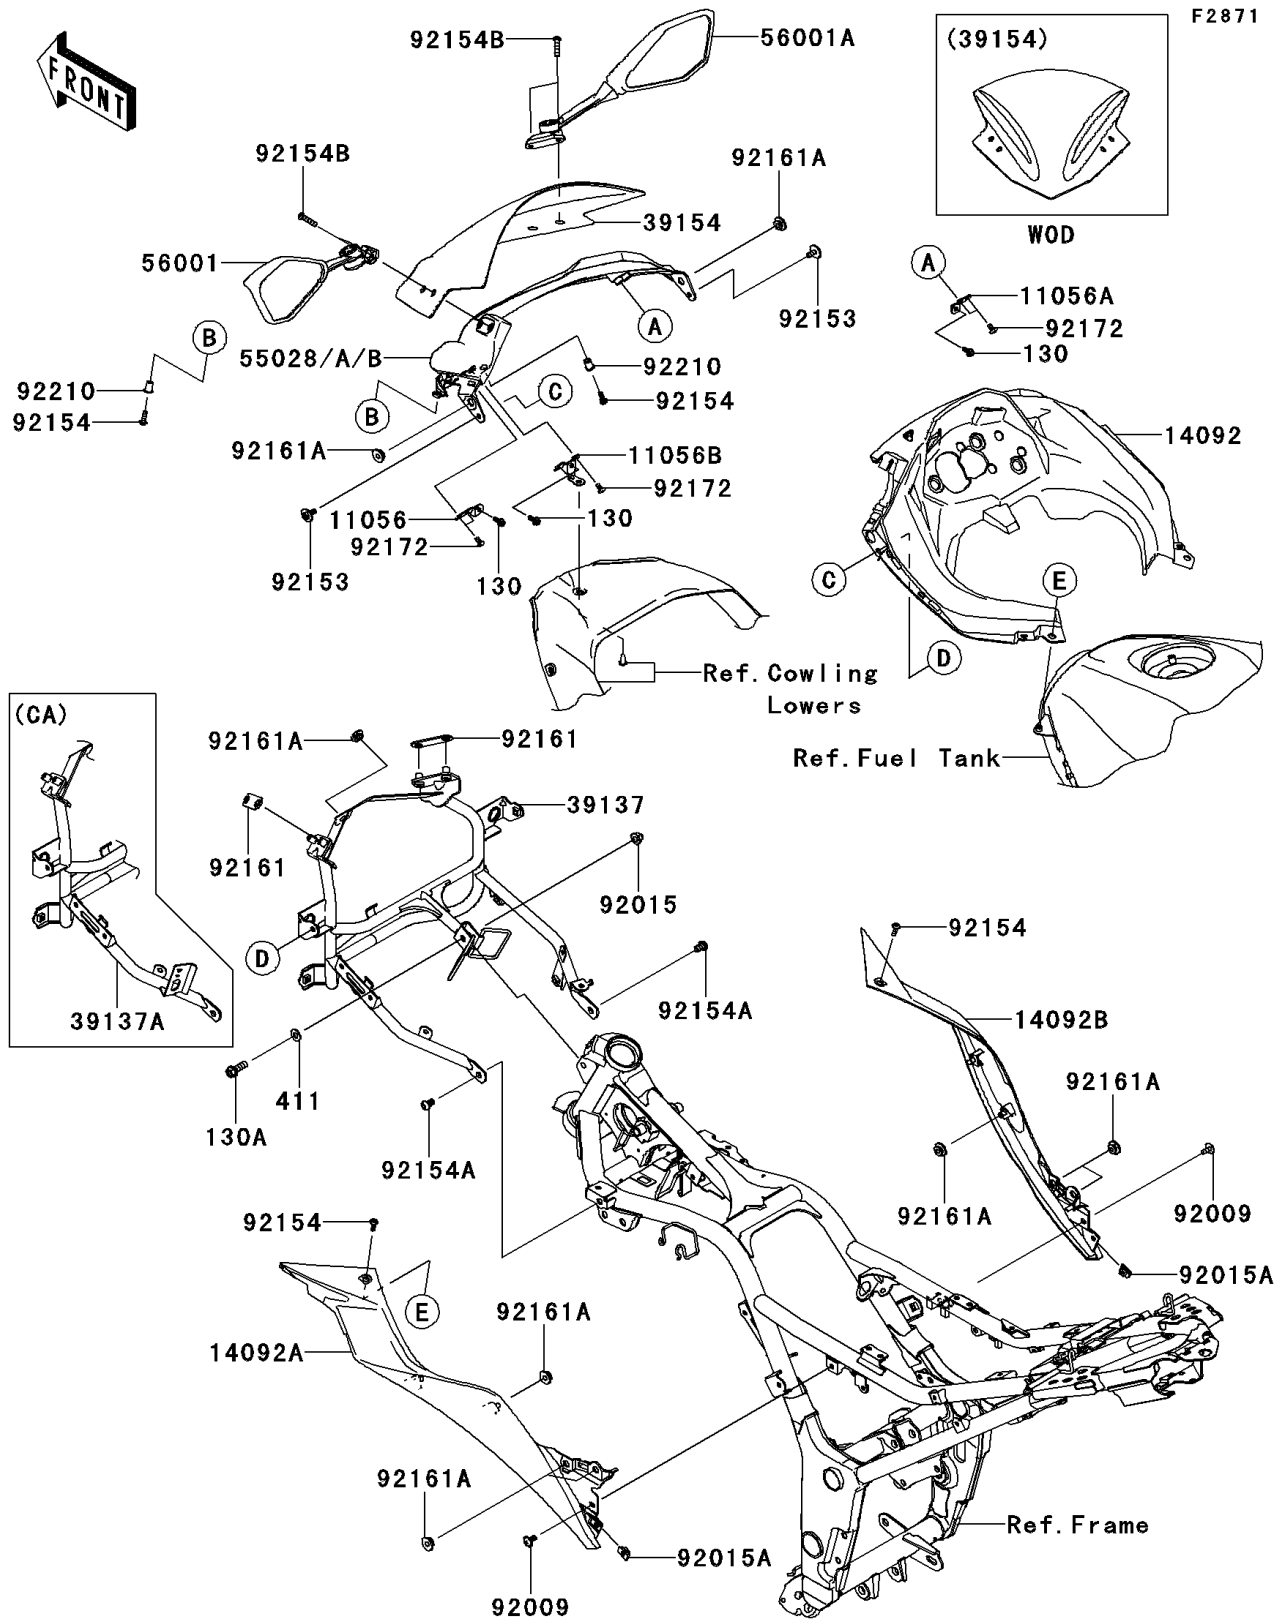

2014 NINJA® 300 PARTS DIAGRAM

Cowling

2014 NINJA® 300 PARTS LIST

Cowling

ITEM NAME	PART NUMBER	QUANTITY
BOLT-FLANGED,5X12 (Ref # 130)	130BA0512	1
BOLT-FLANGED,8X25 (Ref # 130A)	130BB0825	1
WASHER-PLAIN,8.5X18X1.6 (Ref # 411)	411AB0800	1
BRACKET,COWL. STAY,LH (Ref # 11056)	11056-1608	1
BRACKET,COWL. STAY,RH (Ref # 11056A)	11056-1610	1
BRACKET,COWL. STAY (Ref # 11056B)	11056-1611	1
COVER,METER (Ref # 14092)	14092-0921	1
COVER,TANK,LH (Ref # 14092A)	14092-0922	1
COVER,TANK,RH (Ref # 14092B)	14092-0923	1
WINDSHIELD (Ref # 39154)	39154-0318	1
COWLING,UPP,EBONY (Ref # 55028)	55028-0496-H8	1
MIRROR-ASSY,LH (Ref # 56001)	56001-0239	1
MIRROR-ASSY,RH (Ref # 56001A)	56001-0240	1
SCREW,6X14 (Ref # 92009)	92009-1662	1
NUT,CAP,8MM,BLACK (Ref # 92015)	92015-1174	1
NUT,5MM (Ref # 92015A)	92015-1627	1
BOLT,6X16 (Ref # 92153)	92153-1423	1
BOLT,SOCKET,5X16 (Ref # 92154)	92154-0182	1
BOLT,SOCKET,8X14 (Ref # 92154A)	92154-1032	1
BOLT,SOCKET,6X25 (Ref # 92154B)	92154-1142	1
DAMPER (Ref # 92161)	92161-1467	1
DAMPER (Ref # 92161A)	92161-1531	1
SCREW,TAPPING,5X10 (Ref # 92172)	92172-0262	1
NUT,WELL,5MM (Ref # 92210)	92210-0498	1
STAY-COMP,COWLING,F.S.BLACK (Ref # 39137)	39137-0565-18R	1
STAY-COMP,COWLING,F.S.BLACK (Ref # 39137A)	39137-0566-18R	1
COWLING,UPP,P.RED (Ref # 55028A)	55028-0496-234	1
COWLING,UPP,P.S.WHITE (Ref # 55028B)	55028-0496-25Y	1