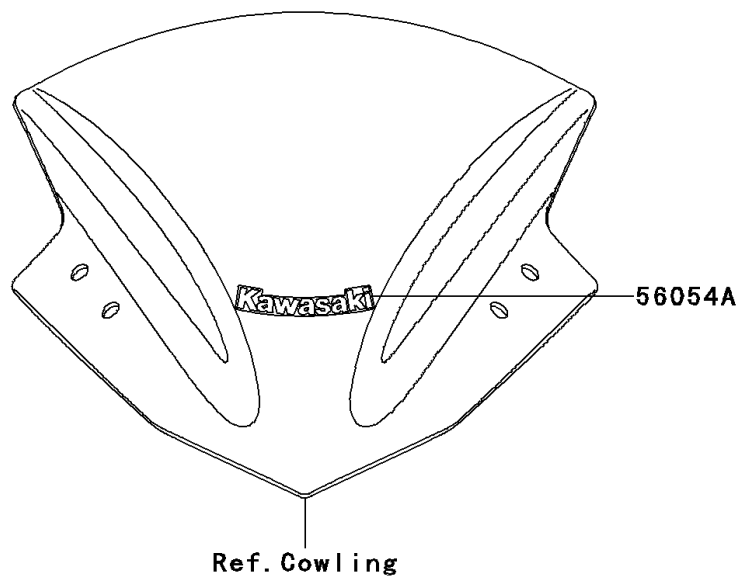

2014 NINJA® 300 PARTS DIAGRAM

Decals(Red)(AES)(CA,US)

F2861A

2014 NINJA® 300 PARTS LIST

Decals(Ref)(AES)(CA,US)

ITEM NAME	PART NUMBER	QUANTITY
MARK,FUEL TANK,NINJA (Ref # 56054)	56054-0889	1
MARK,WINDSHIELD,KAWASAKI (Ref # 56054A)	56054-1088	1
MARK,LWR COWL.,KAWASAKI (Ref # 56054B)	56054-1407	1