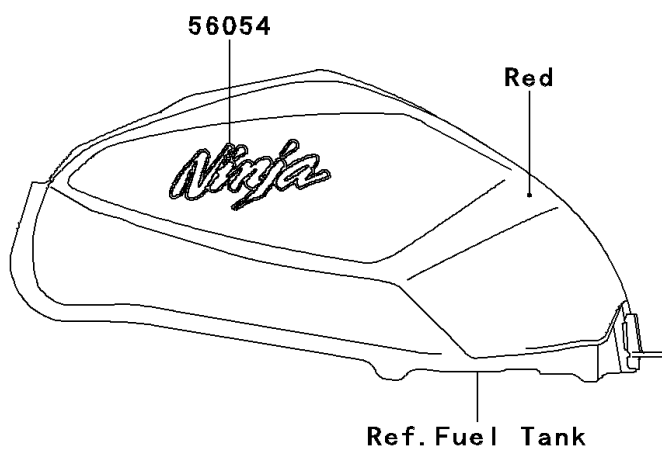

2014 NINJA® 300 PARTS DIAGRAM

Decals(Red)(AES)(CA,US)

F2861A

2014 NINJA® 300 PARTS LIST

Decals(Ref)(AES)(CA,US)

ITEM NAME	PART NUMBER	QUANTITY
MARK,FUEL TANK,NINJA (Ref # 56054)	56054-0889	1
MARK,WINDSHIELD,KAWASAKI (Ref # 56054A)	56054-1088	1
MARK,LWR COWL.,KAWASAKI (Ref # 56054B)	56054-1407	1