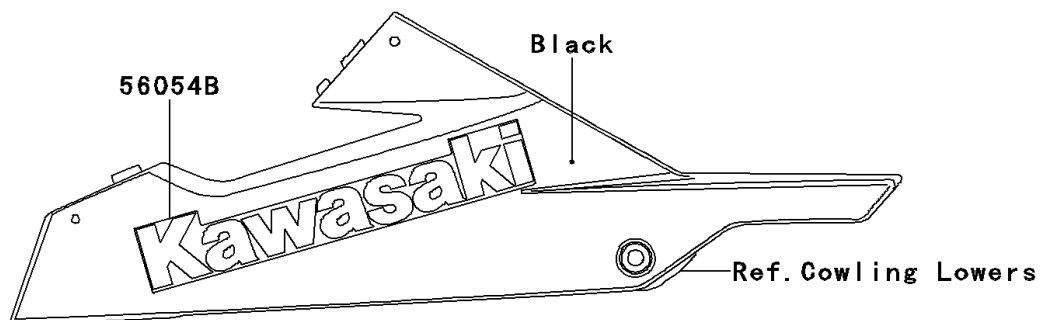

2014 NINJA® 300 PARTS DIAGRAM

Decals(Red)(AES)(CA,US)

F2861A

2014 NINJA® 300 PARTS LIST

Decals(Ref)(AES)(CA,US)

ITEM NAME	PART NUMBER	QUANTITY
MARK,FUEL TANK,NINJA (Ref # 56054)	56054-0889	1
MARK,WINDSHIELD,KAWASAKI (Ref # 56054A)	56054-1088	1
MARK,LWR COWL.,KAWASAKI (Ref # 56054B)	56054-1407	1